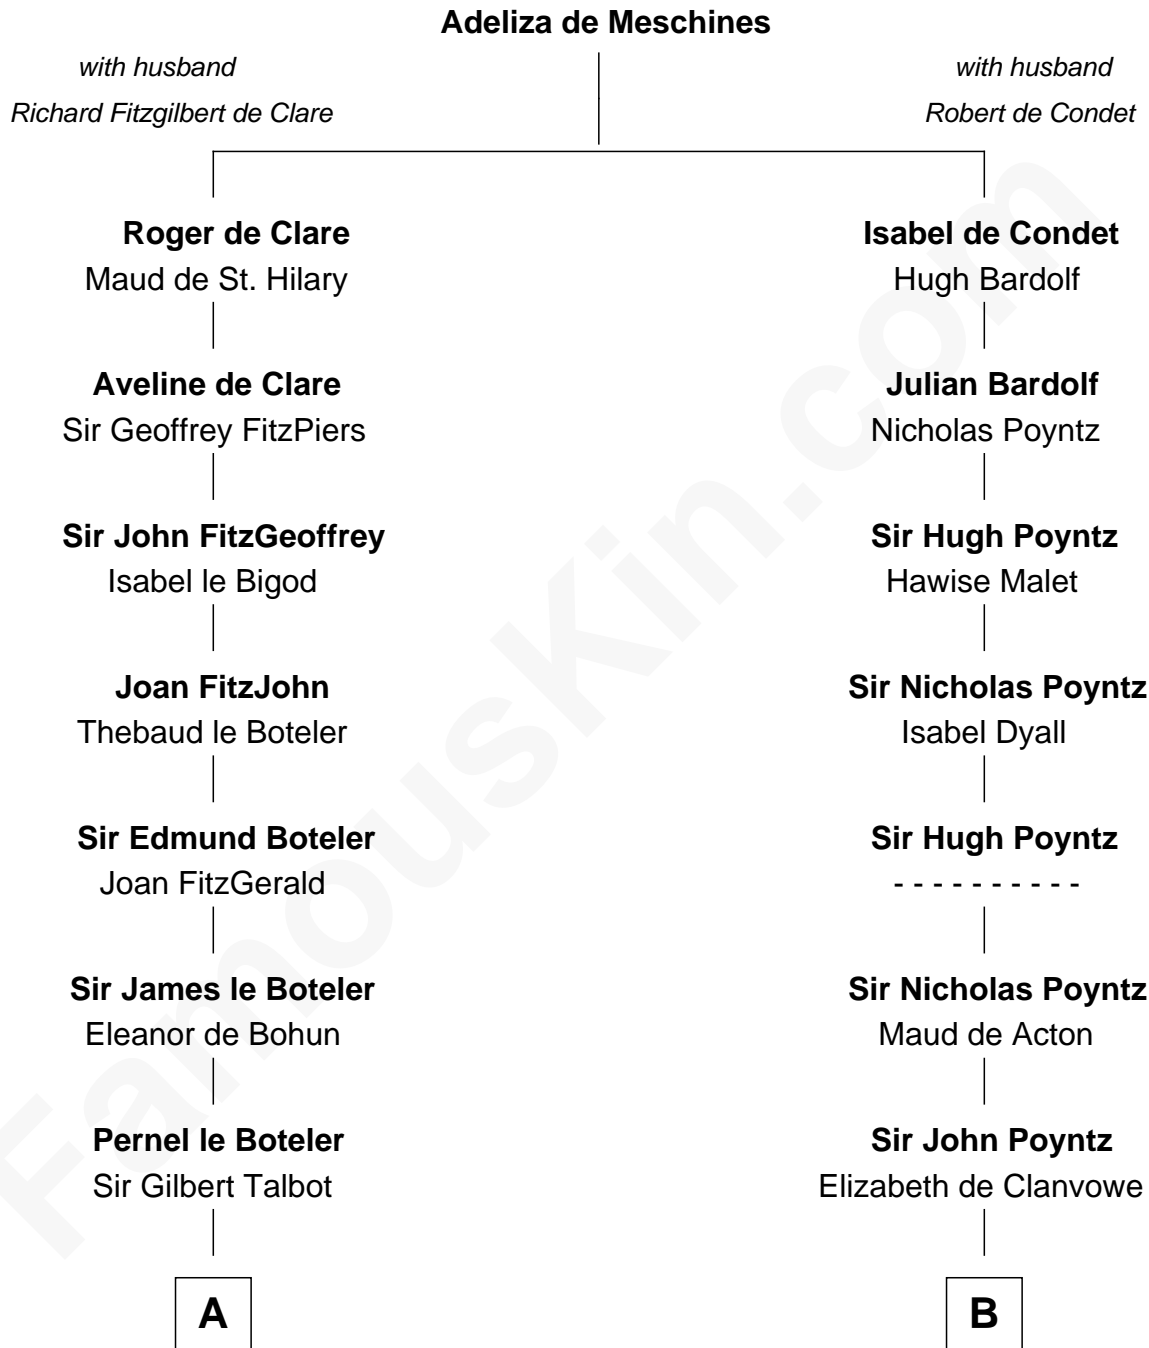

# FamousKin.com Relationship Chart of

**Jonathan Swift**

*Author of Gulliver's Travels*

18th cousin 2 times removed of

**Robert Townsend**

*Member of the Culper Spy Ring during the American Revolution*

**C**

**Jonathan Swift**

Abigail Erick

**Jonathan Swift**

*Author of Gulliver's Travels*

**D**

**Audrey Almy**

James Townsend

**Jacob Townsend**

Phoebe Seaman

**Samuel Townsend**

Sarah Stoddard

**Robert Townsend**

*Spy known as "Culper Jr."*

FamousKin.com