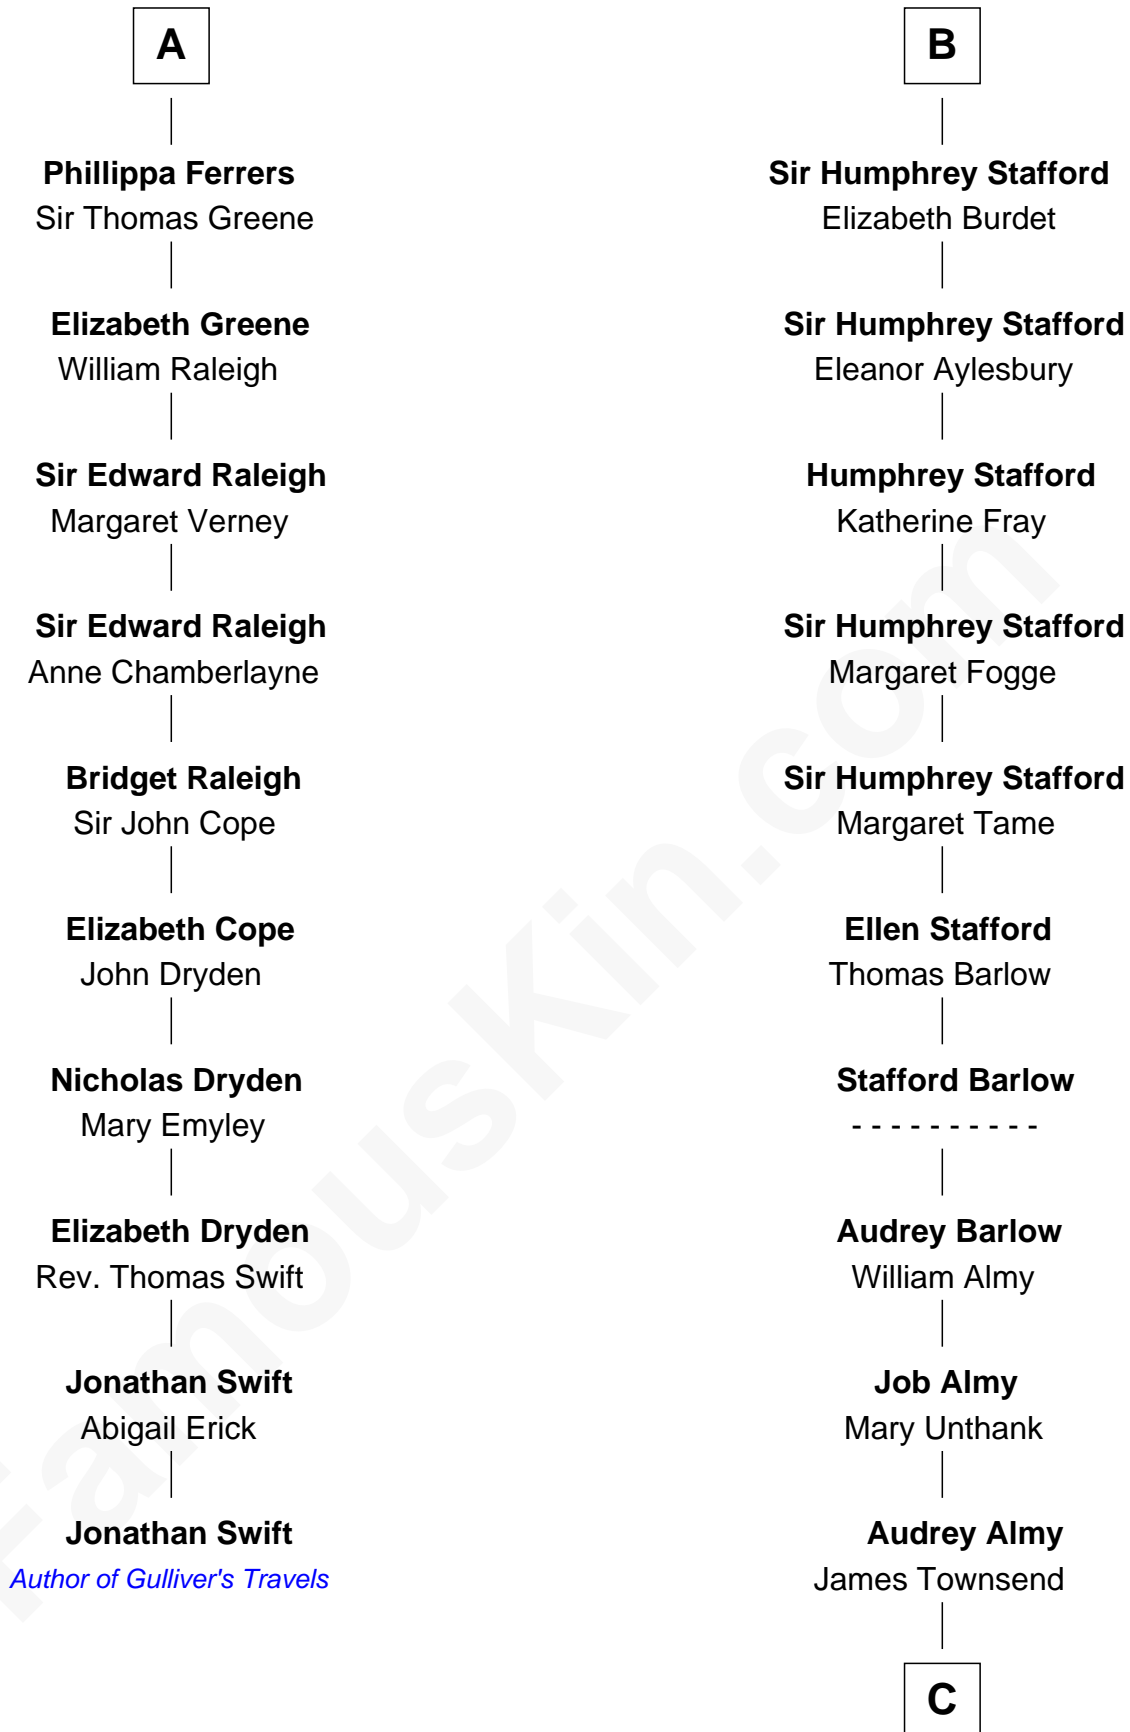

FamousKin.com Relationship Chart of

Jonathan Swift

Author of Gulliver's Travels

16th cousin 3 times removed of

Robert Townsend

Member of the Culper Spy Ring during the American Revolution

Sir William Longespee

Maud de St. Philibert

Sir Warin Trussell

Maud Trussell

Sir John de Hastang

Maud de Hastang

Ralph Stafford

B

C

—
Jacob Townsend

Phoebe Seaman

—
Samuel Townsend

Sarah Stoddard

—
Robert Townsend

Spy known as "Culper Jr."

FamousKin.com