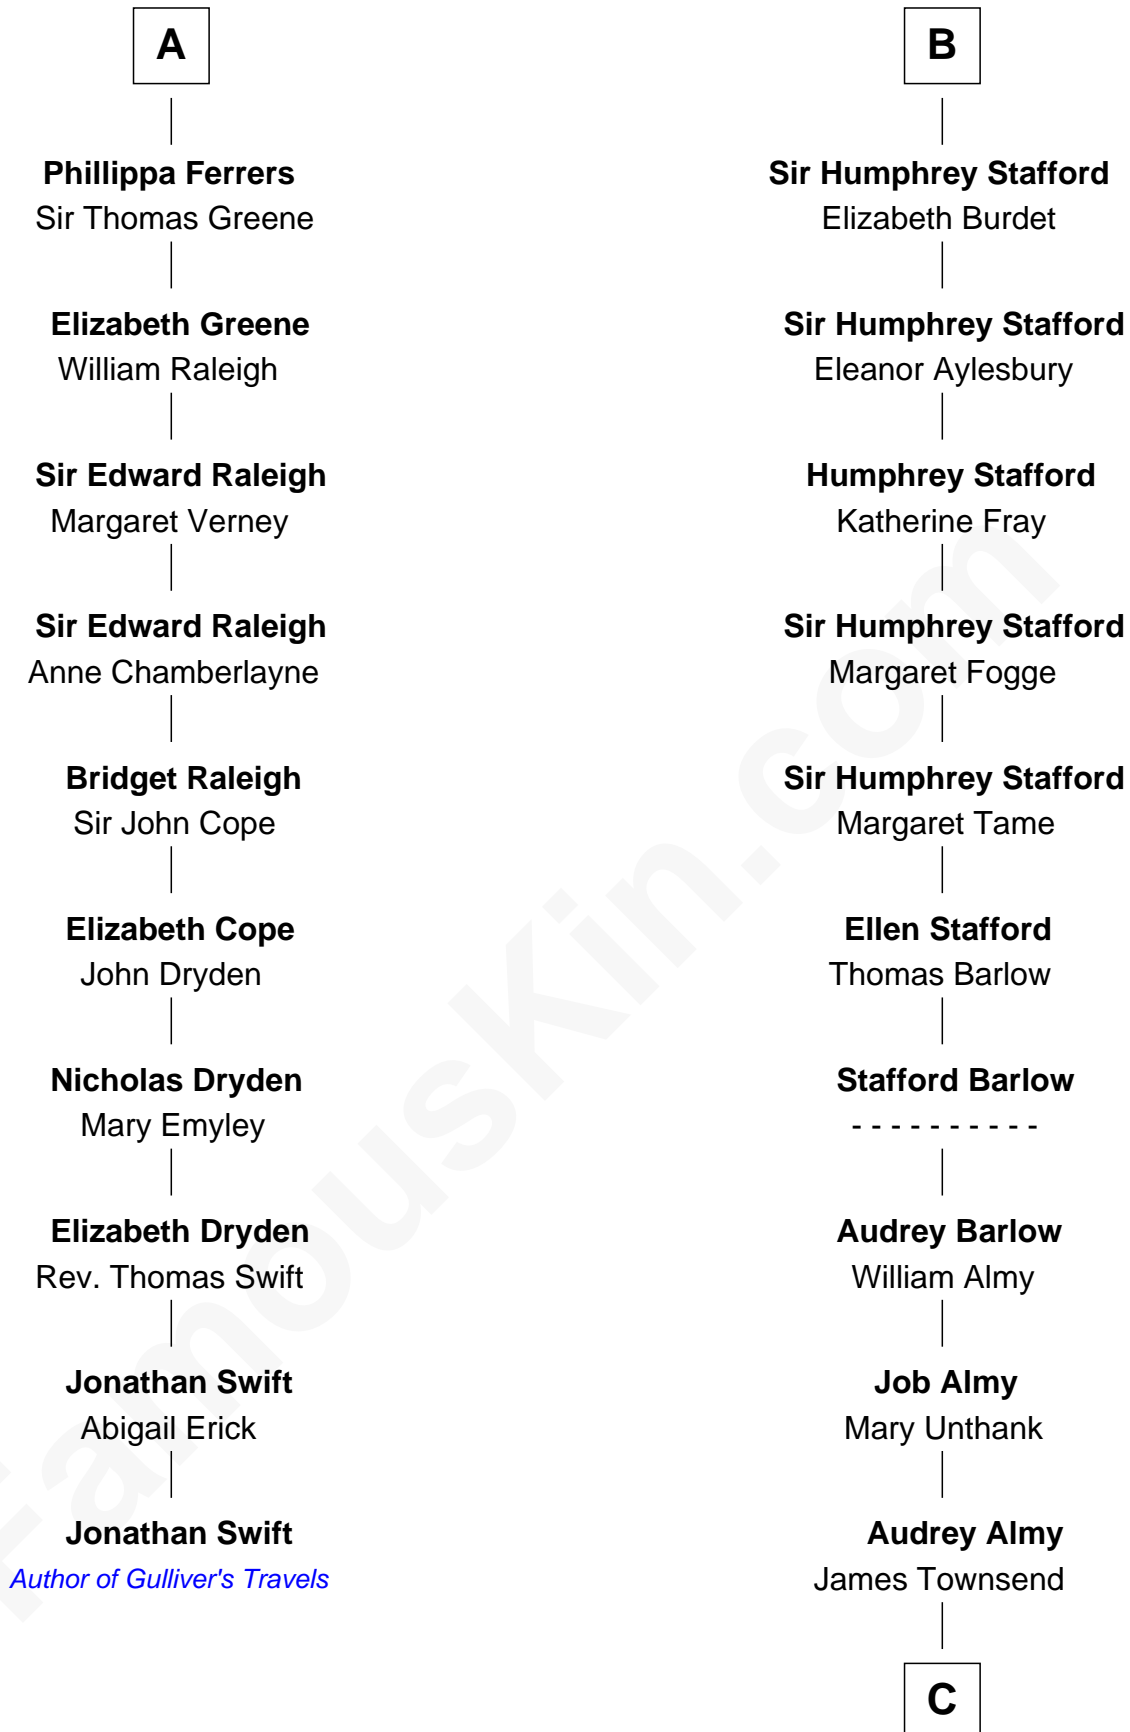

# FamousKin.com Relationship Chart of

**Jonathan Swift**

*Author of Gulliver's Travels*

16th cousin 3 times removed of

**Robert Townsend**

*Member of the Culper Spy Ring during the American Revolution*

**C**

—  
**Jacob Townsend**

Phoebe Seaman

—  
**Samuel Townsend**

Sarah Stoddard

—  
**Robert Townsend**

*Spy known as "Culper Jr."*

FamousKin.com