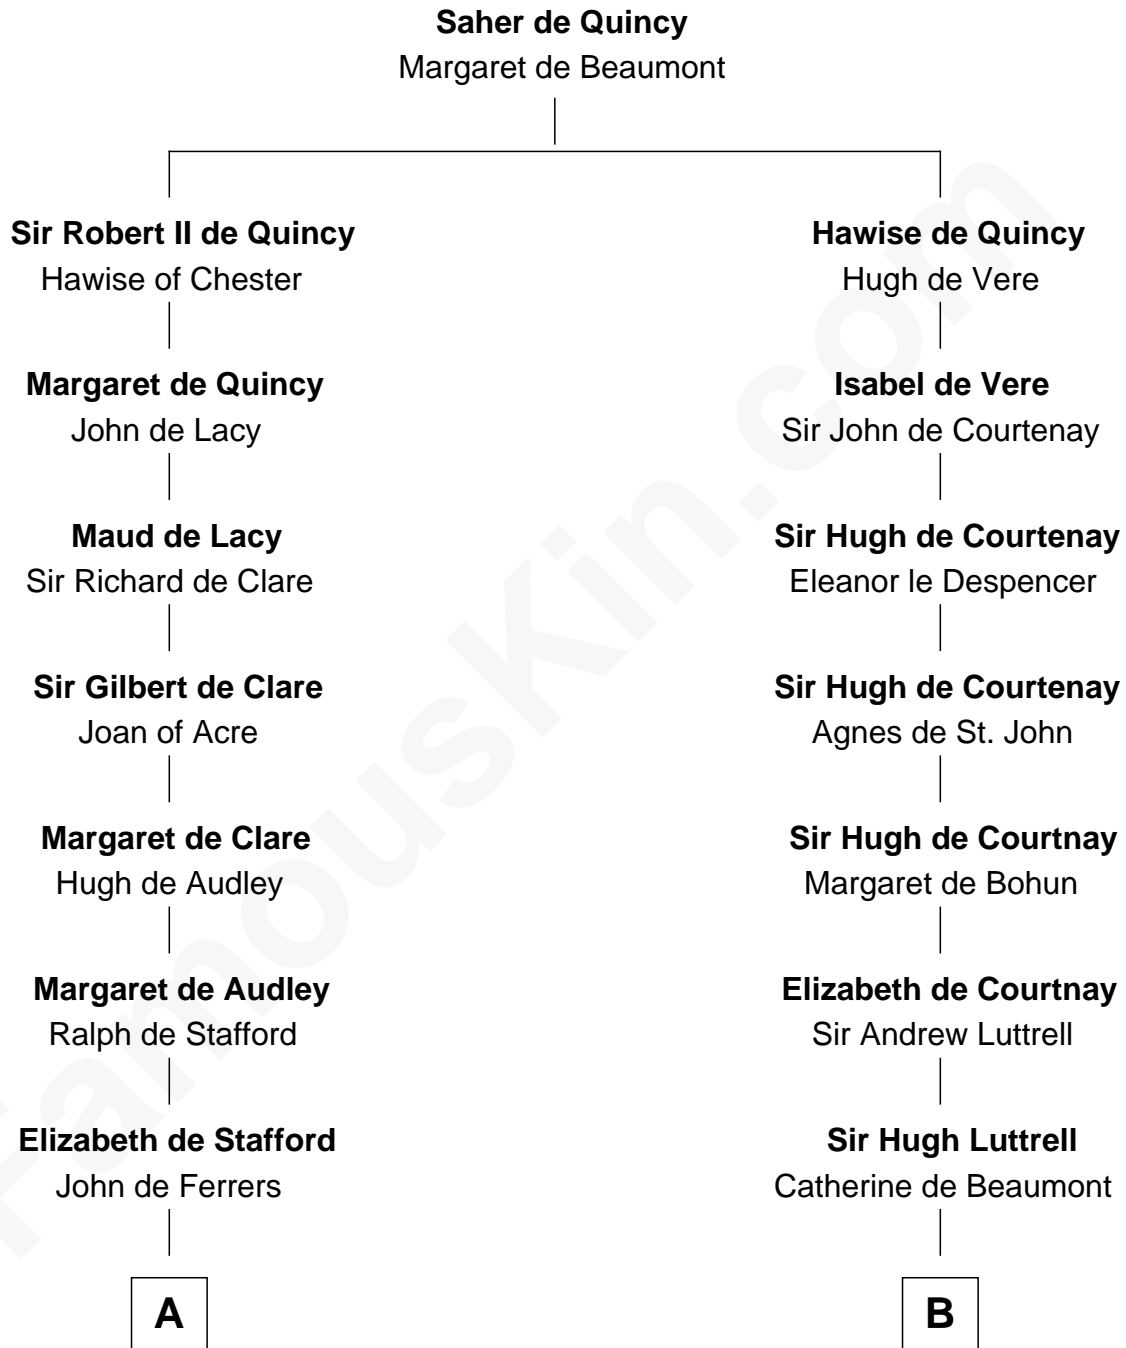

# FamousKin.com Relationship Chart of

**Jonathan Swift**

*Author of Gulliver's Travels*

17th cousin of

**Caleb Brewster**

*Member of the Culper Spy Ring during the American Revolution*

**A**

**Robert de Ferrers**  
Margaret Despencer

**Phillippa Ferrers**  
Sir Thomas Greene

**Elizabeth Greene**  
William Raleigh

**Sir Edward Raleigh**  
Margaret Verney

**Sir Edward Raleigh**  
Anne Chamberlayne

**Bridget Raleigh**  
Sir John Cope

**Elizabeth Cope**  
John Dryden