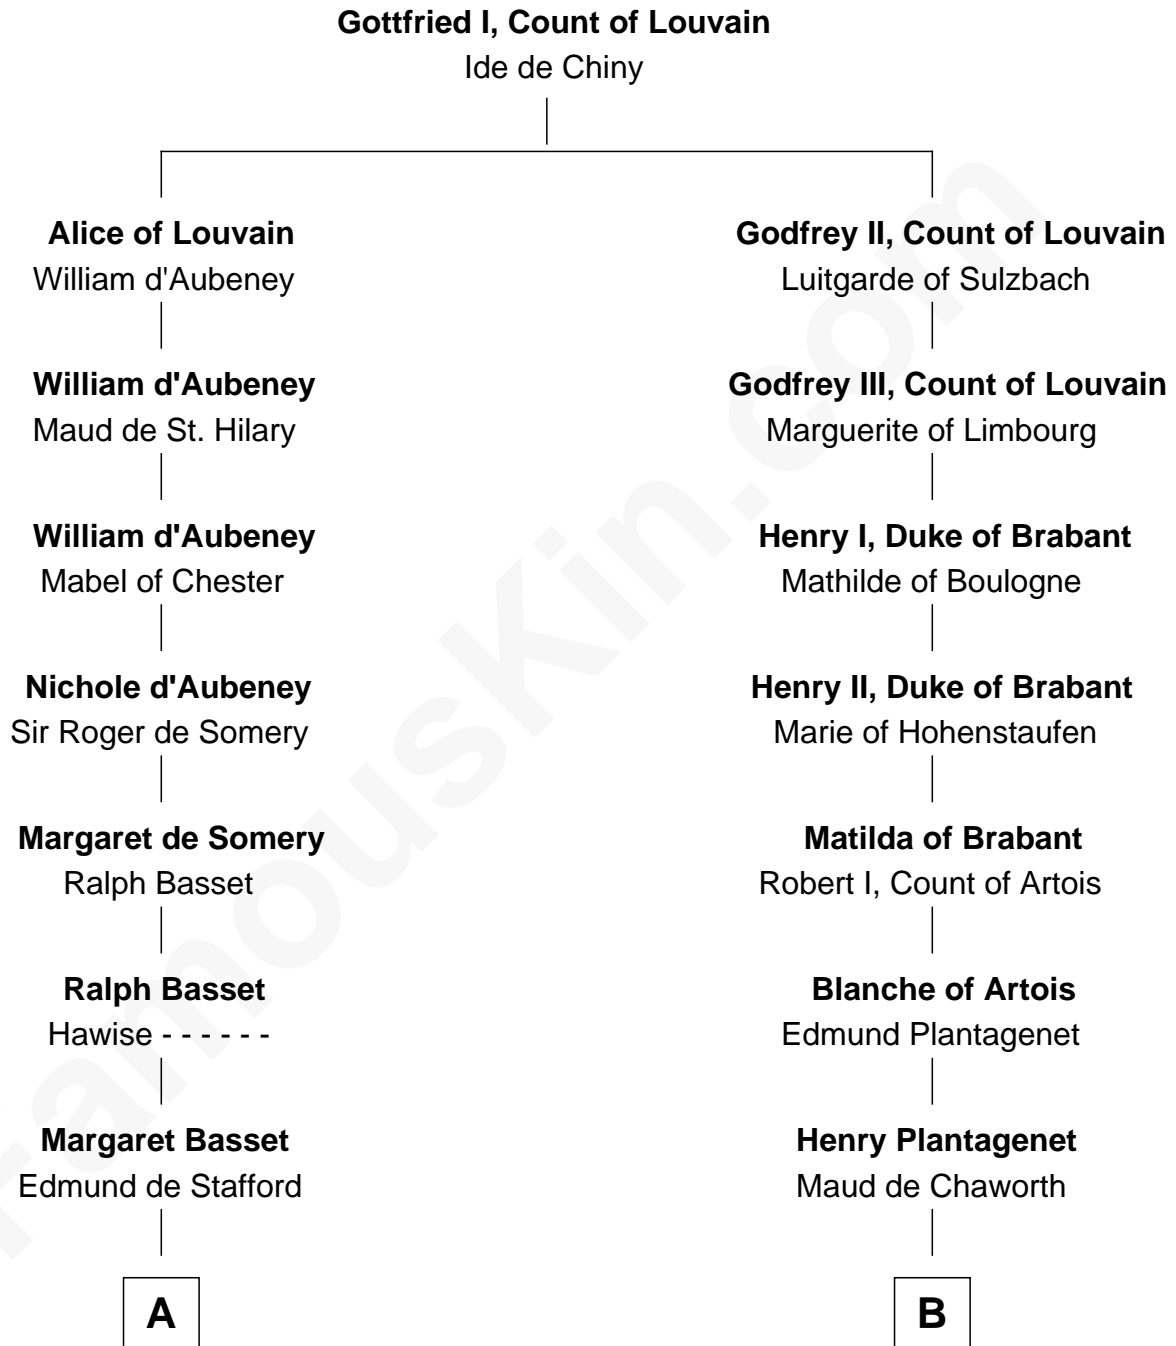

FamousKin.com

Relationship Chart of Jonathan Swift

Author of Gulliver's Travels

19th cousin 1 time removed of

Caesar Rodney

Signer of the Declaration of Independence

C

Elizabeth Dryden
Rev. Thomas Swift

Jonathan Swift
Abigail Erick

Jonathan Swift
Author of Gulliver's Travels

D

William Rodney
Rachel - - - - -

Capt. William Rodney
Sarah Jones

Caesar Rodney
Elizabeth Crawford

Caesar Rodney
Signer of Declaration of Independence