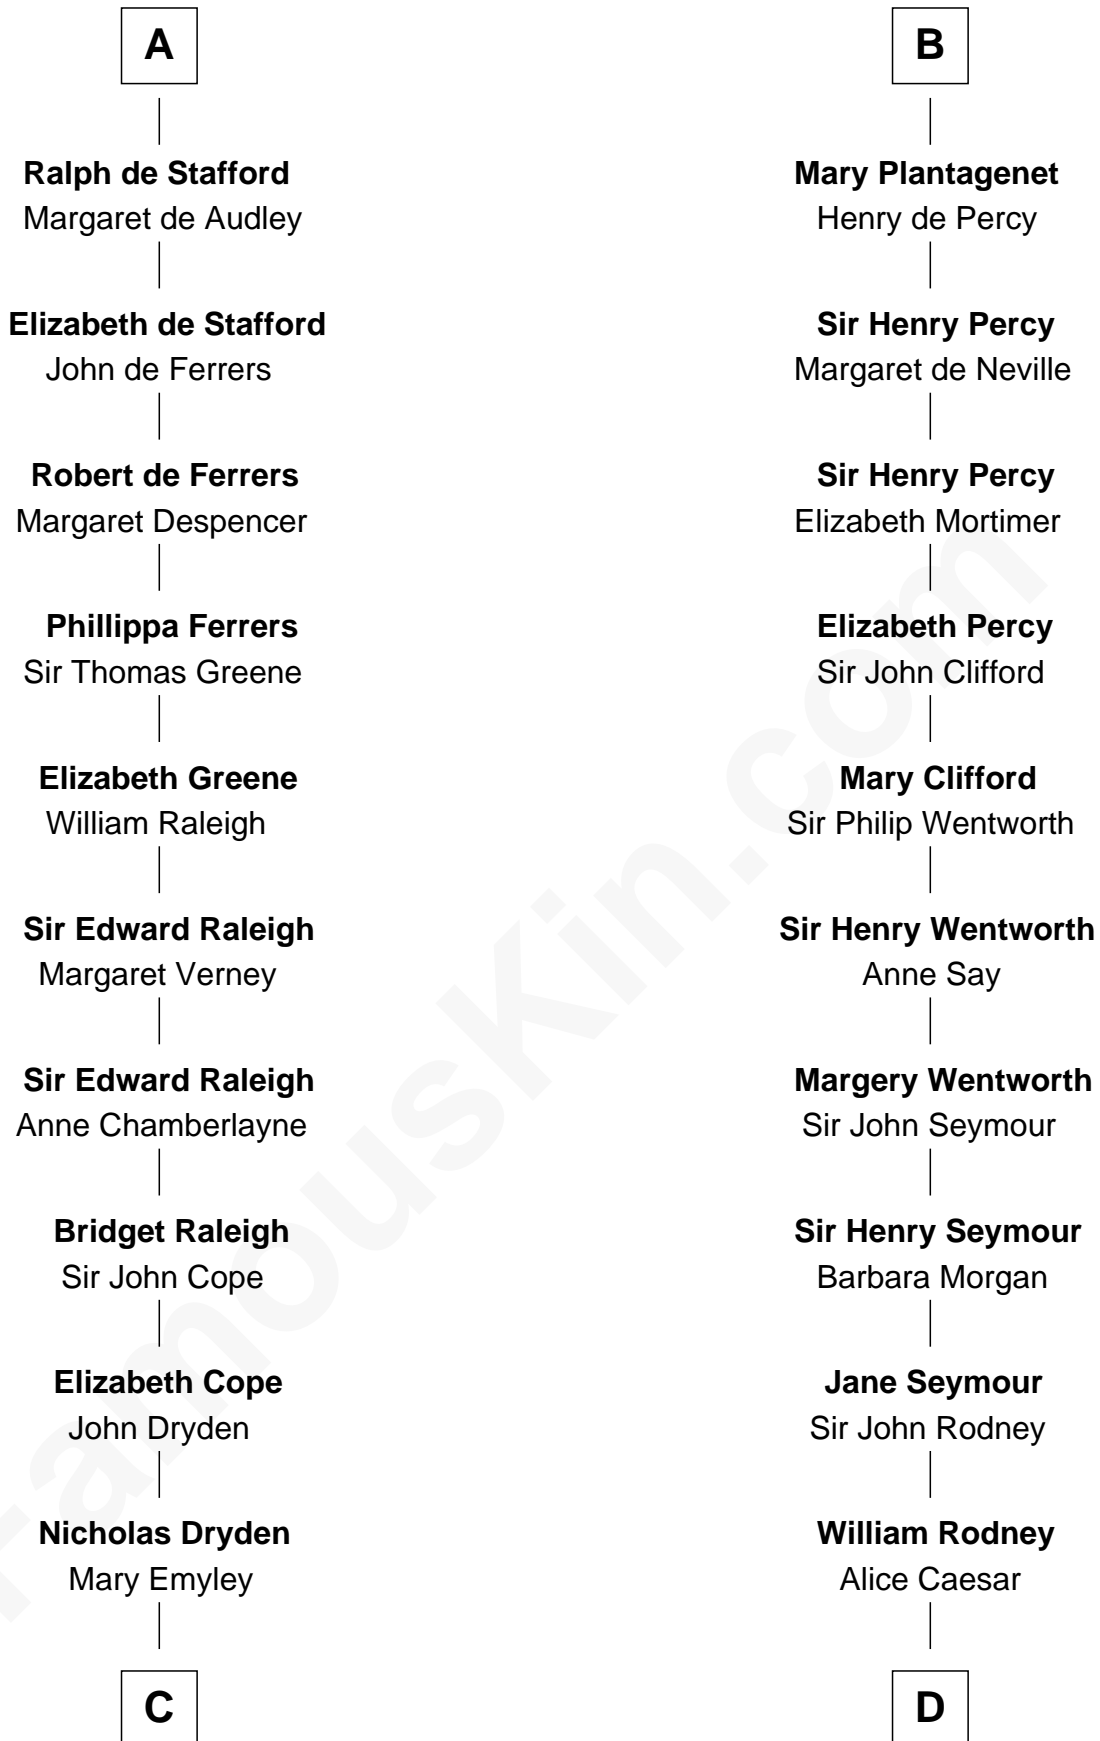

FamousKin.com

Relationship Chart of Jonathan Swift

Author of Gulliver's Travels

19th cousin 1 time removed of

Caesar Rodney

Signer of the Declaration of Independence

C

Elizabeth Dryden
Rev. Thomas Swift

Jonathan Swift
Abigail Erick

Jonathan Swift
Author of Gulliver's Travels

D

William Rodney
Rachel - - - - -

Capt. William Rodney
Sarah Jones

Caesar Rodney
Elizabeth Crawford

Caesar Rodney
Signer of Declaration of Independence