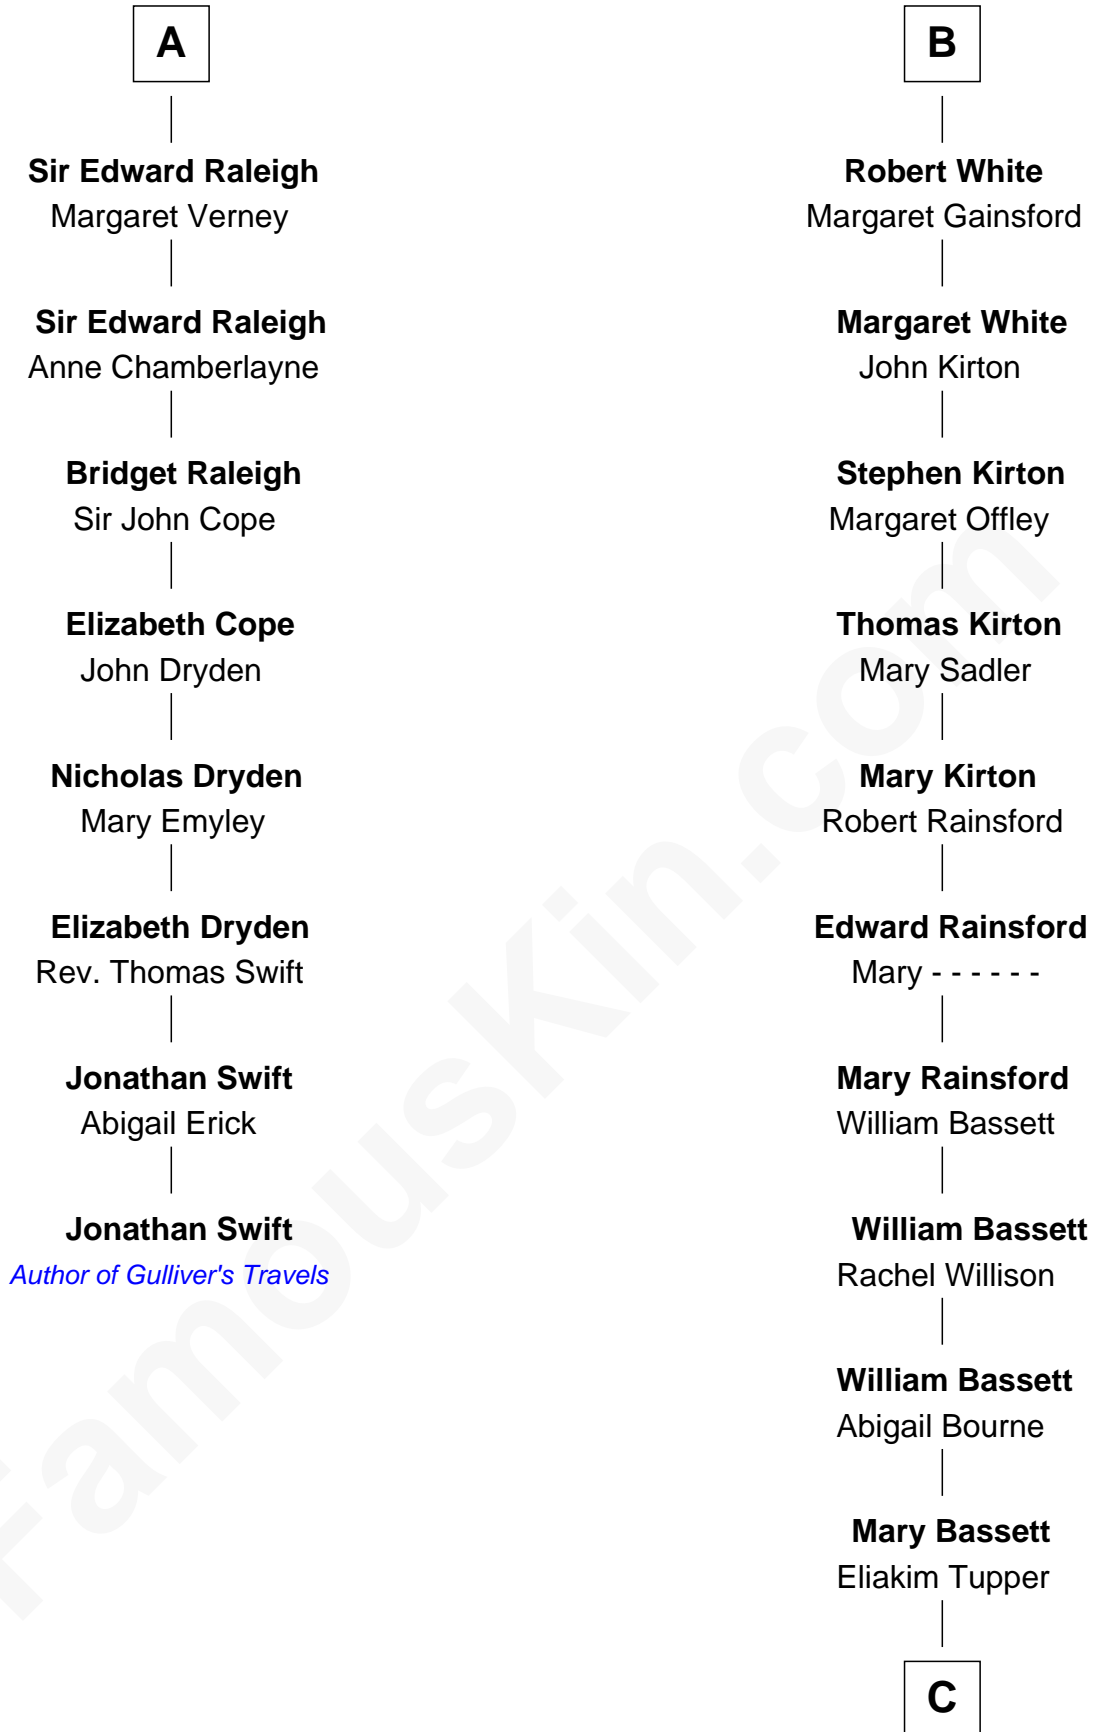

FamousKin.com Relationship Chart of

Jonathan Swift

Author of Gulliver's Travels

14th cousin 5 times removed of

Sir Charles Tupper

6th Prime Minister of Canada

Sir Hugh le Despencer

Aveline Basset

Sir Walter Hungerford

Sir Robert Hungerford

Margaret Botreaux

Eleanor Hungerford

Sir John White

B

C

Charles Tupper