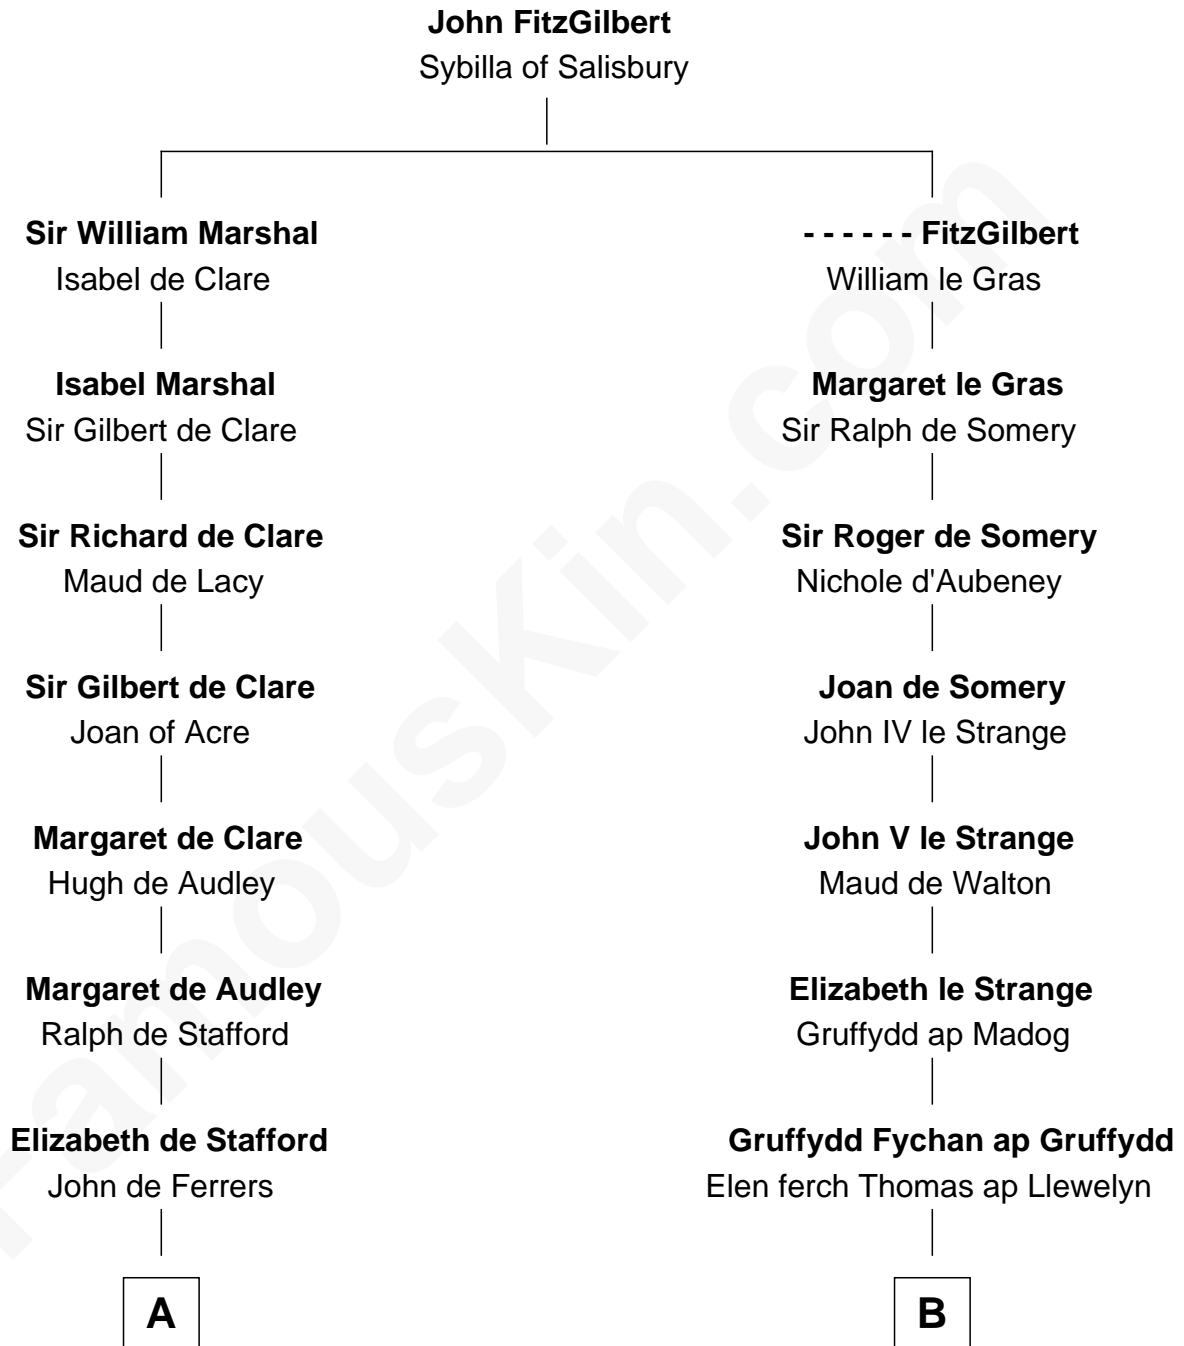

FamousKin.com Relationship Chart of

Jonathan Swift

Author of Gulliver's Travels

15th cousin 2 times removed of

Elihu Yale

Benefactor and Namesake of Yale College

A

Robert de Ferrers
Margaret Despencer

Elizabeth Dryden
Rev. Thomas Swift

Jonathan Swift
Abigail Erick

Jonathan Swift
Author of Gulliver's Travels

B

Tudor Gruffydd
Maud ferch Ienaf ap Adda

Lowri ferch Twdr
Gruffyd ap Einion

Elisau ap Gruffydd
Margaret ferch Jenkyn