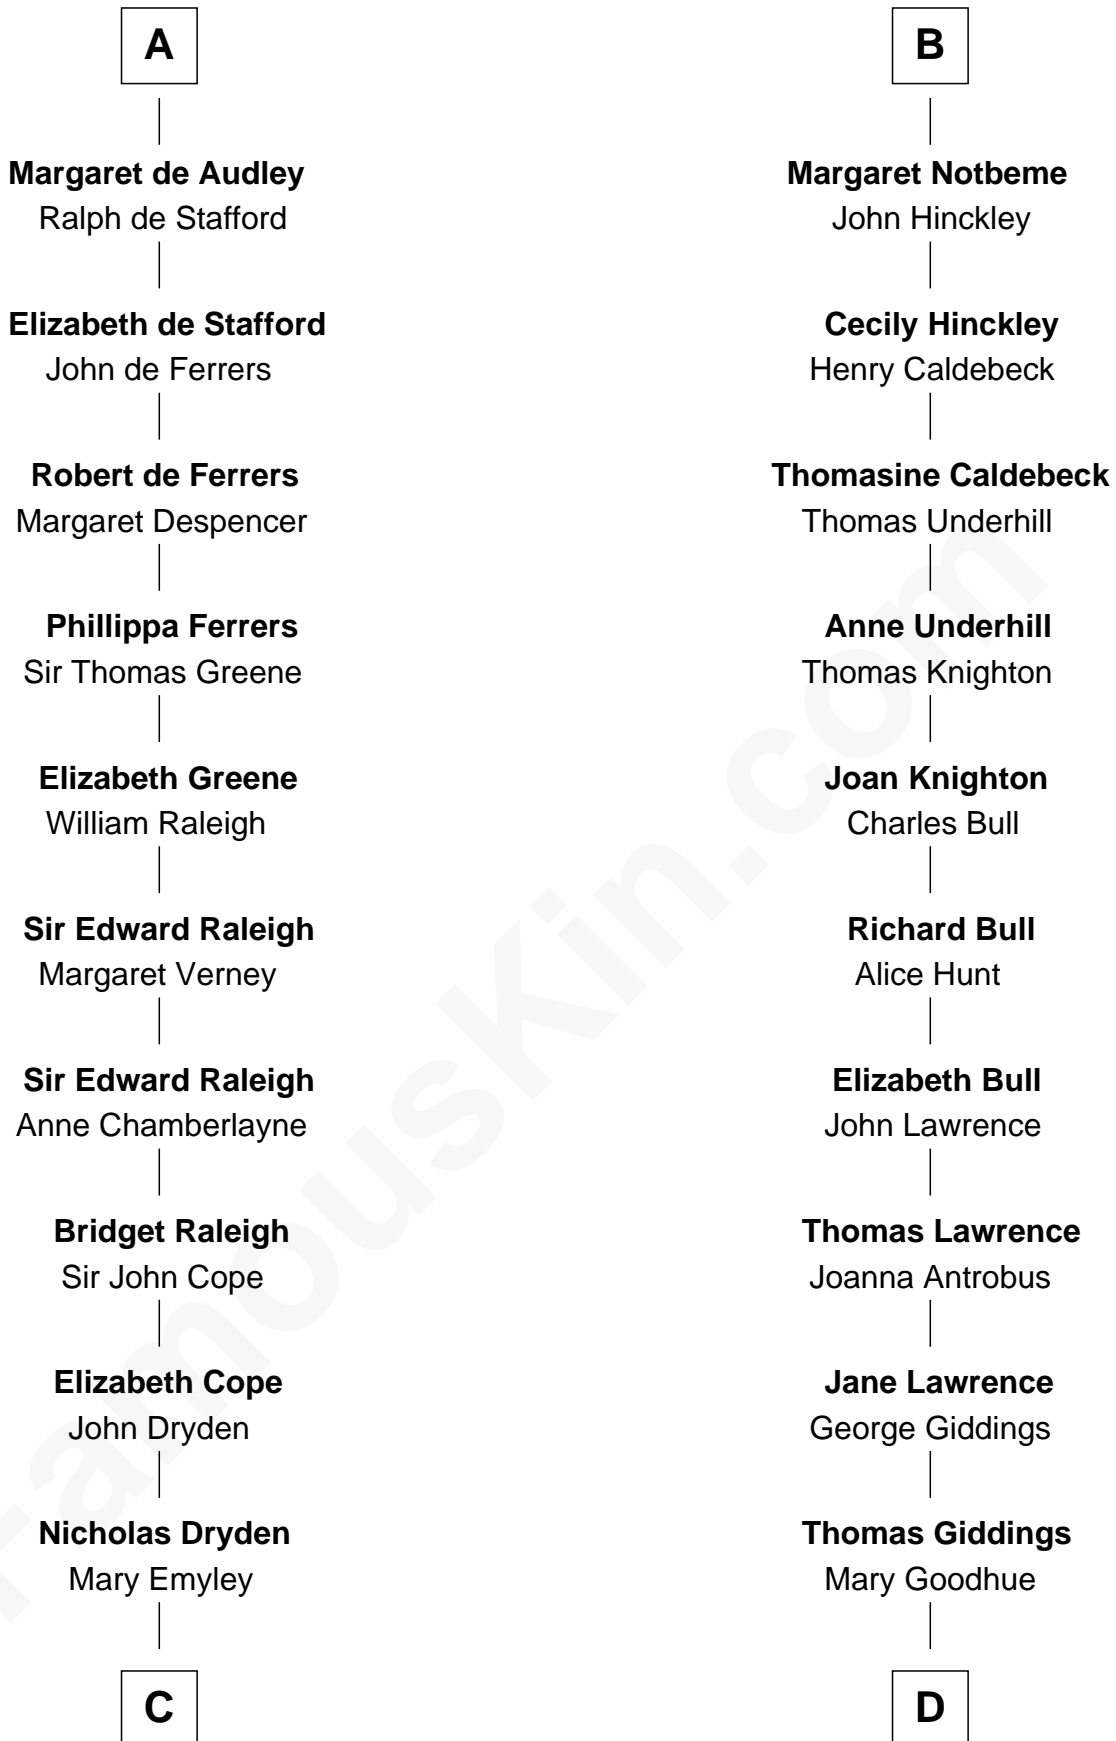

FamousKin.com Relationship Chart of

Jonathan Swift

Author of Gulliver's Travels

19th cousin 2 times removed of

Nathaniel Hawthorne

Author of The Scarlet Letter

C

Elizabeth Dryden
Rev. Thomas Swift

Jonathan Swift
Abigail Erick

Jonathan Swift
Author of Gulliver's Travels

D

Mary Giddings
Thomas Manning

John Manning
Ruth Potter

Richard Manning
Miriam Lord

Elizabeth Clarke Manning
Nathaniel Hawthorne

Nathaniel Hawthorne
Author of The Scarlet Letter