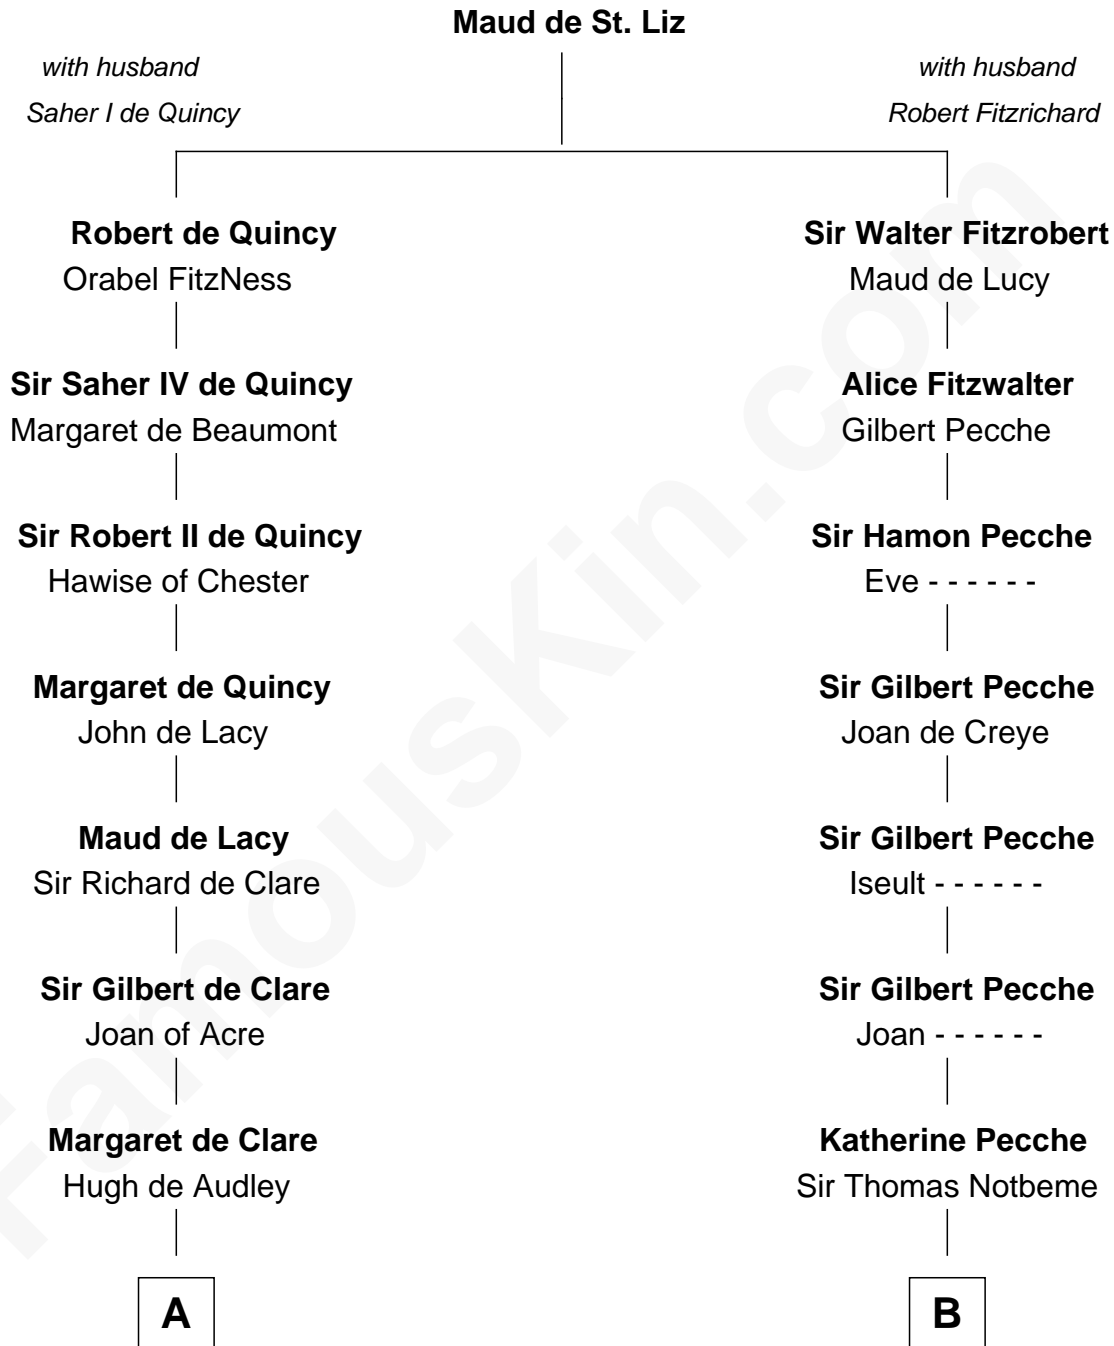

FamousKin.com Relationship Chart of

Jonathan Swift

Author of Gulliver's Travels

19th cousin 2 times removed of

Nathaniel Hawthorne

Author of The Scarlet Letter

C

Elizabeth Dryden
Rev. Thomas Swift

Jonathan Swift
Abigail Erick

Jonathan Swift
Author of Gulliver's Travels

D

Mary Giddings
Thomas Manning

John Manning
Ruth Potter

Richard Manning
Miriam Lord

Elizabeth Clarke Manning
Nathaniel Hawthorne

Nathaniel Hawthorne
Author of The Scarlet Letter