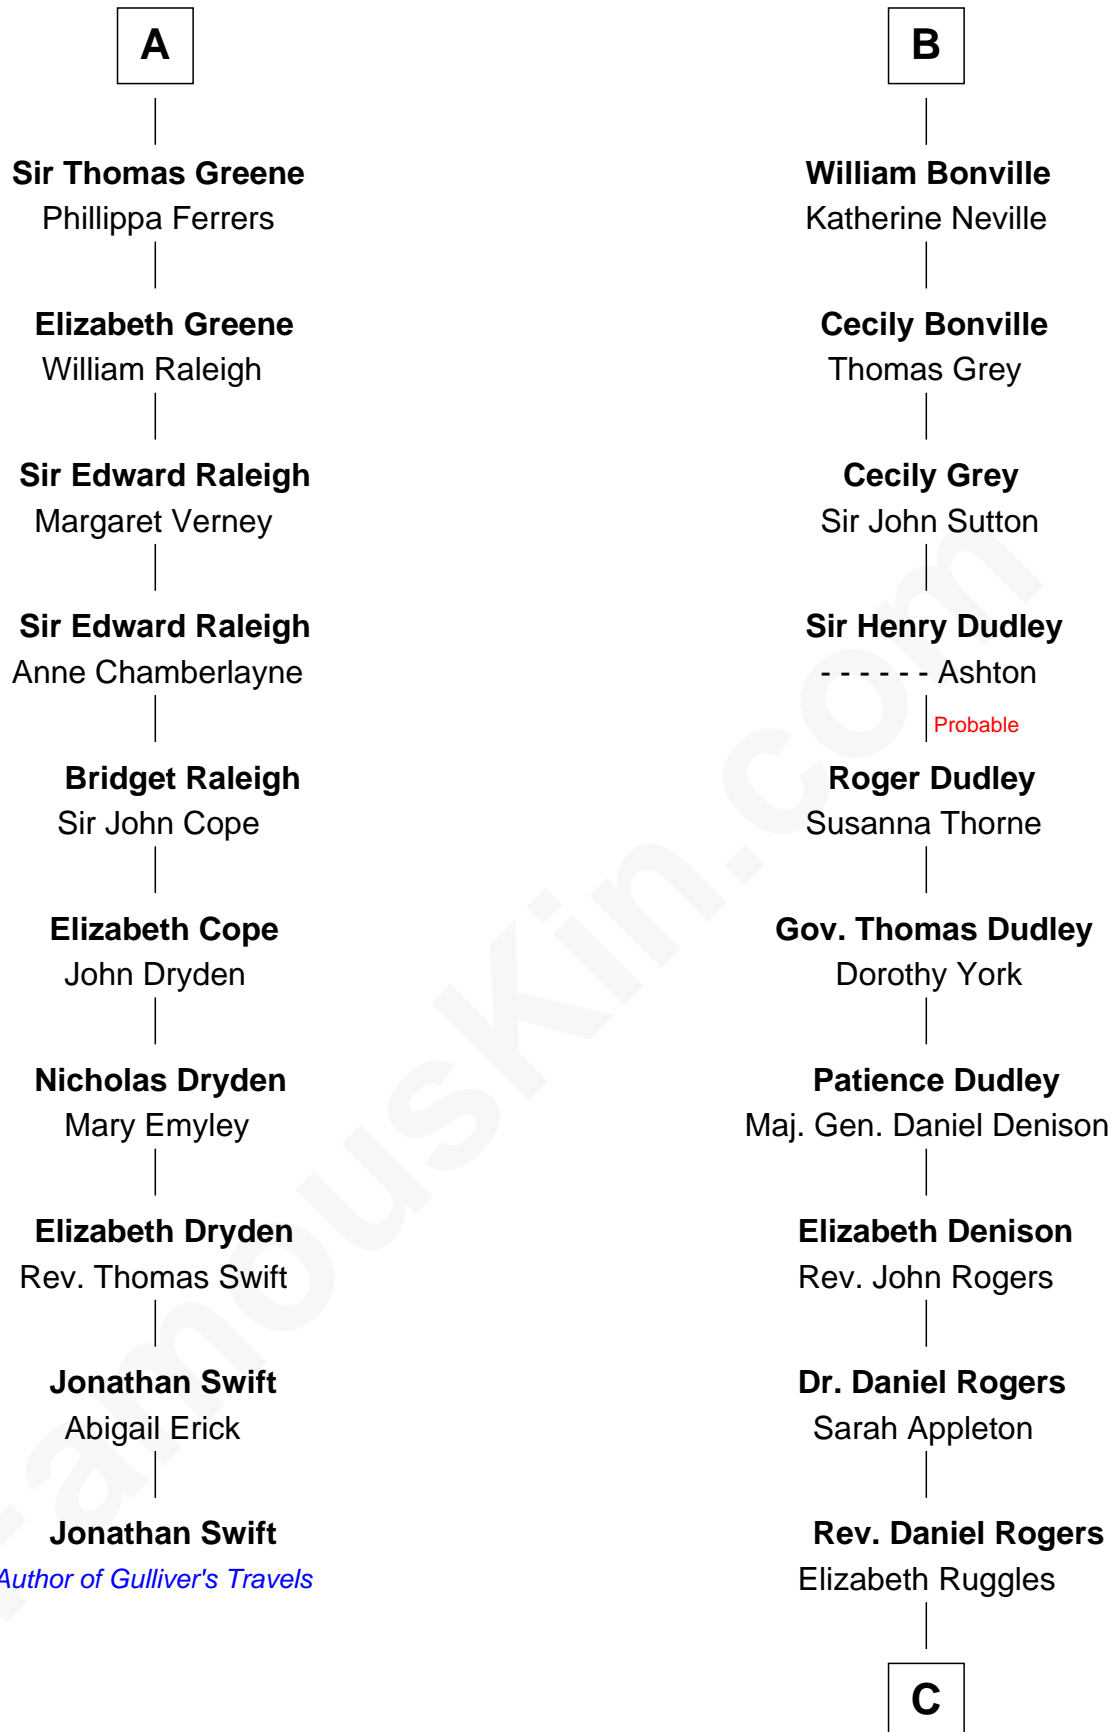

FamousKin.com

Relationship Chart of

Jonathan Swift

Author of Gulliver's Travels

16th cousin 4 times removed of

Colonel Robert Gould Shaw

U.S. Civil War leader of film "Glory" fame

Sir Humphrey de Bohun

Eleanor de Bohun

Sir John de Verdun

Maud de Verdun

Sir John de Grey

Sir Roger de Grey

Elizabeth de Hastings

Sir Reynold de Grey

Eleanor le Strange

Sir Reynold Grey

Margaret de Ros

Margaret Grey

Sir William Bonville

William Bonville

Elizabeth Harington

B

C

—
Sarah Rogers
Samuel Parkman

—
Elizabeth Willard Parkman
Robert Gould Shaw

—
Francis George Shaw
Sarah Blake Sturgis

—
Colonel Robert Gould Shaw
Main character in film "Glory"

FamousKin.com