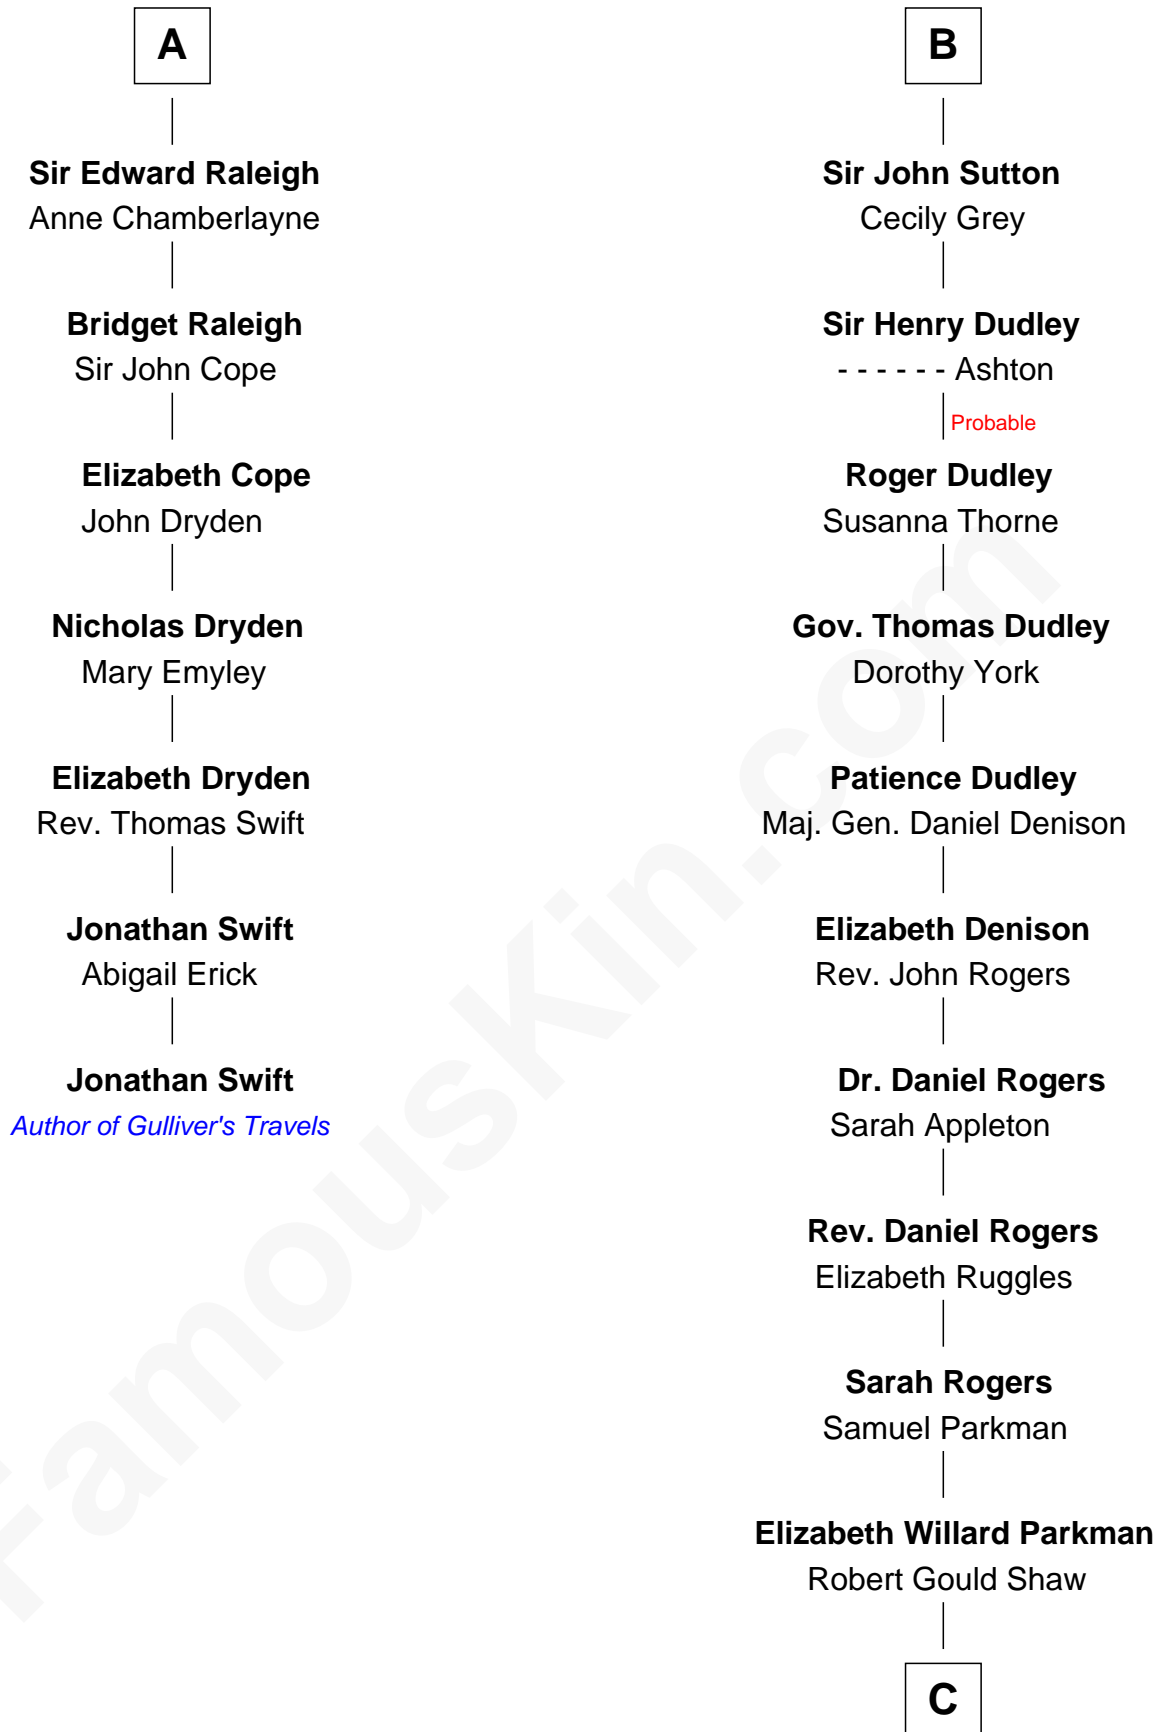

FamousKin.com

Relationship Chart of

Jonathan Swift

Author of Gulliver's Travels

13th cousin 5 times removed of

Colonel Robert Gould Shaw

U.S. Civil War leader of film "Glory" fame

C

Francis George Shaw

Sarah Blake Sturgis

Colonel Robert Gould Shaw

Main character in film "Glory"

FamousKin.com