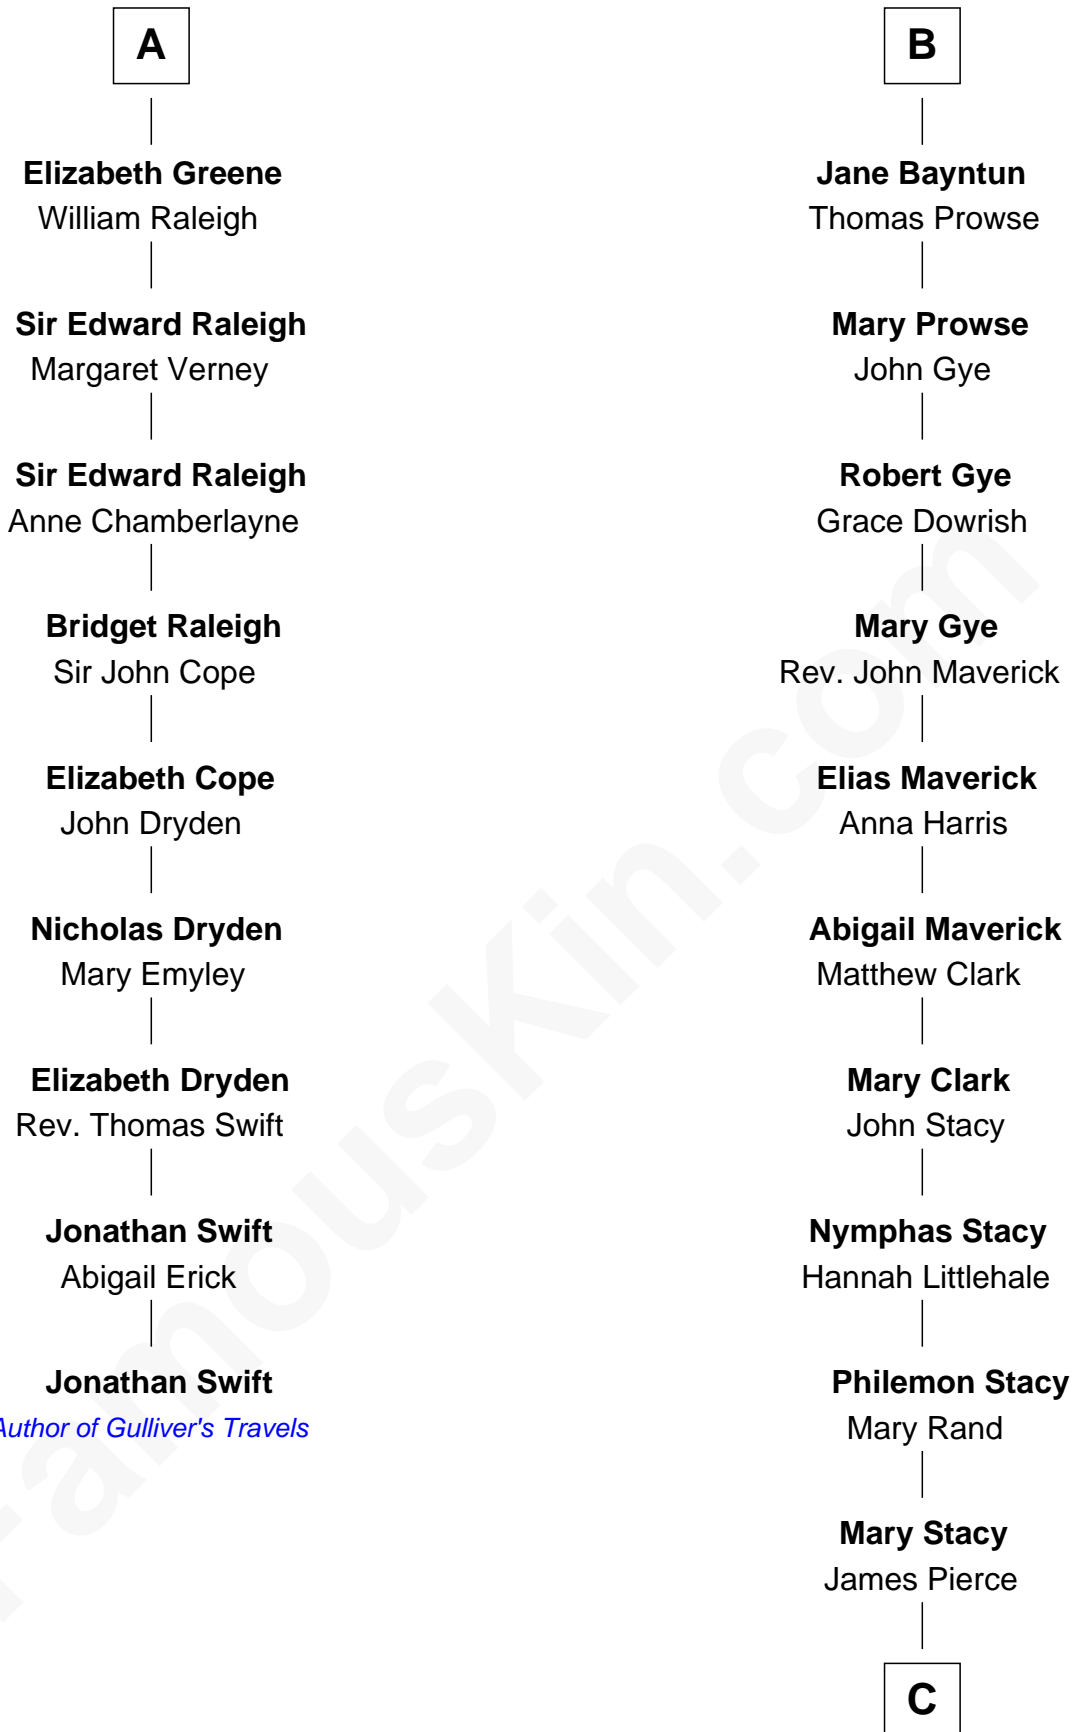

## Relationship Chart of Jonathan Swift

*Author of Gulliver's Travels*

15th cousin 6 times removed of

**Barbara (Pierce) Bush**

*First Lady of President George H.W. Bush*

C

**Gen. James Pierce**

Chloe Holbrook

**Jonas James Pierce**

Kate Pritzel

**Scott Pierce**

Mabel Marvin

**Marvin Pierce**

Pauline Robinson

**Barbara (Pierce) Bush**

*First Lady of George H.W. Bush*