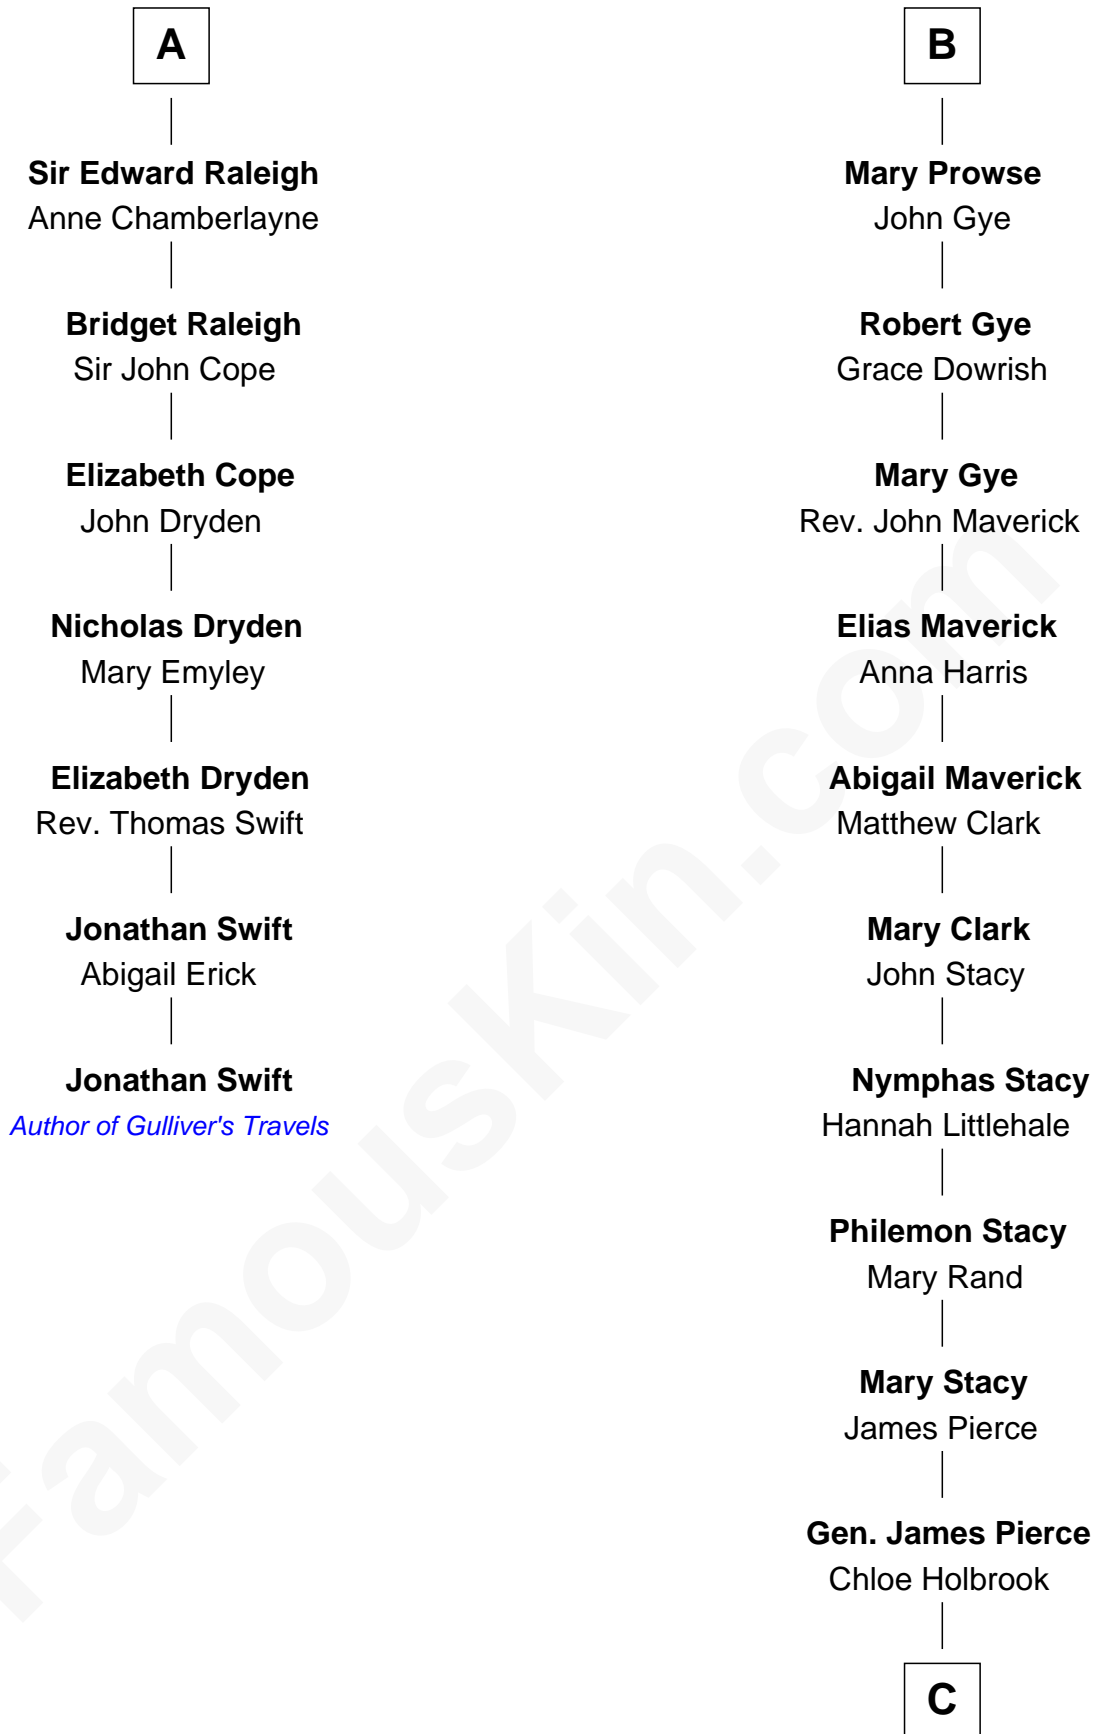

FamousKin.com

Relationship Chart of

Jonathan Swift

Author of Gulliver's Travels

13th cousin 7 times removed of

Barbara (Pierce) Bush

First Lady of President George H.W. Bush

C

Jonas James Pierce

Kate Pritzel

Scott Pierce

Mabel Marvin

Marvin Pierce

Pauline Robinson

Barbara (Pierce) Bush

First Lady of George H.W. Bush