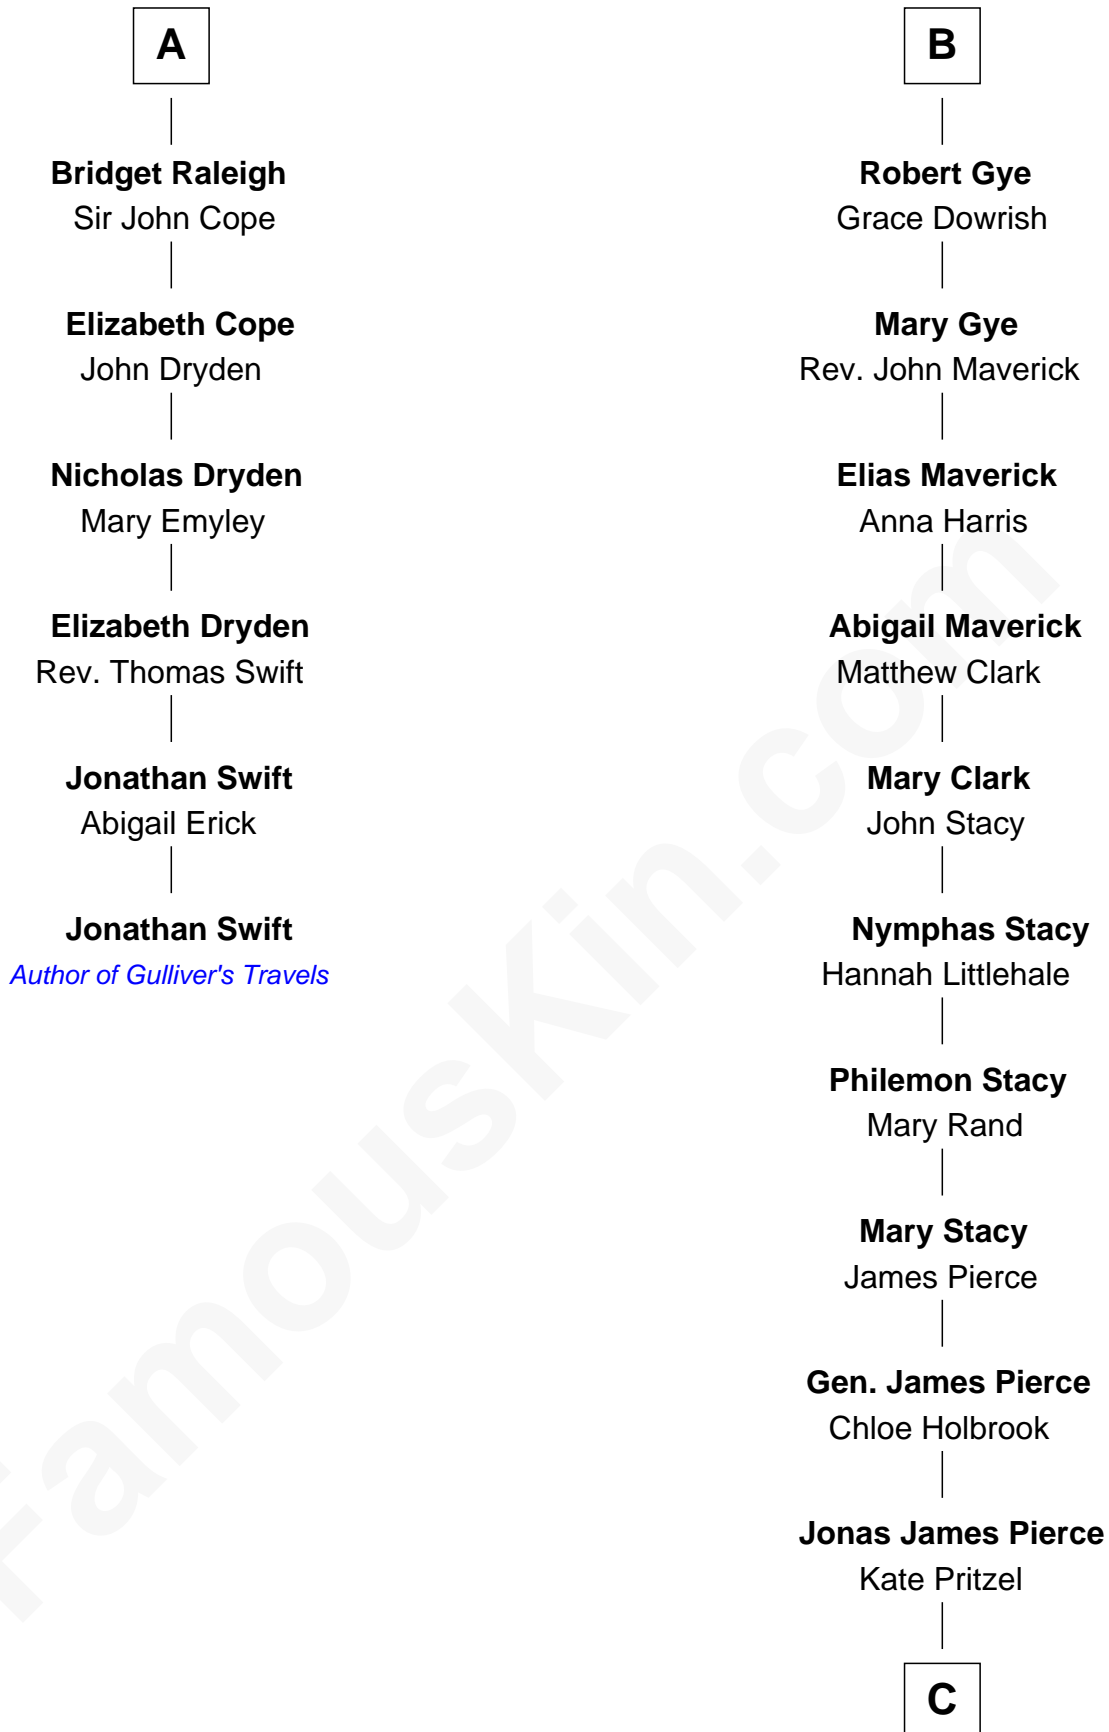

FamousKin.com

Relationship Chart of

Jonathan Swift

Author of Gulliver's Travels

12th cousin 7 times removed of

Barbara (Pierce) Bush

First Lady of President George H.W. Bush

Edmund Fitzalan

Alice de Warenne

C

—
Scott Pierce

Mabel Marvin

—
Marvin Pierce

Pauline Robinson

—
Barbara (Pierce) Bush

First Lady of George H.W. Bush