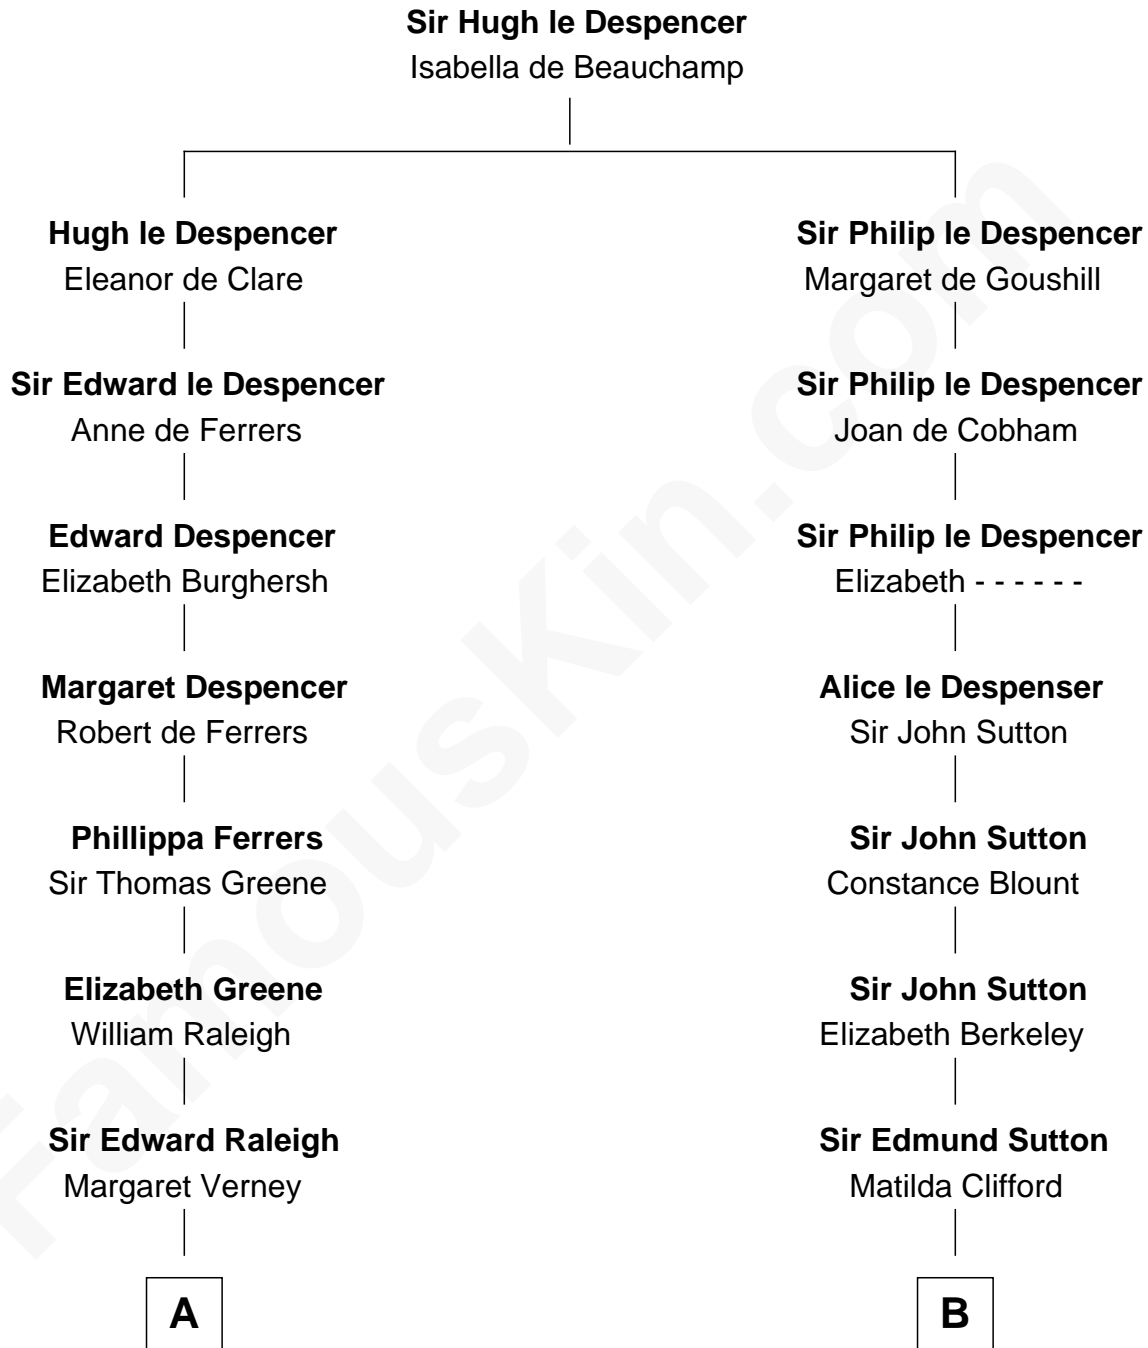

FamousKin.com Relationship Chart of

Jonathan Swift

Author of Gulliver's Travels

12th cousin 1 time removed of

Richard More

(c1614 - c1696) Mayflower passenger 1620

MAYFLOWER

A

Sir Edward Raleigh
Anne Chamberlayne

Bridget Raleigh
Sir John Cope

Elizabeth Cope
John Dryden

Nicholas Dryden
Mary Emyley

Elizabeth Dryden
Rev. Thomas Swift

Jonathan Swift
Abigail Erick

Jonathan Swift
Author of Gulliver's Travels

B

Dorothy Sutton
Richard Wrottesley

Joan Wrottesley
Richard Cresset

Margaret Cresset
Thomas More

Jasper More
Elizabeth Smalley

Katherine More
Col. Samuel More

Richard More
Mayflower passenger 1620