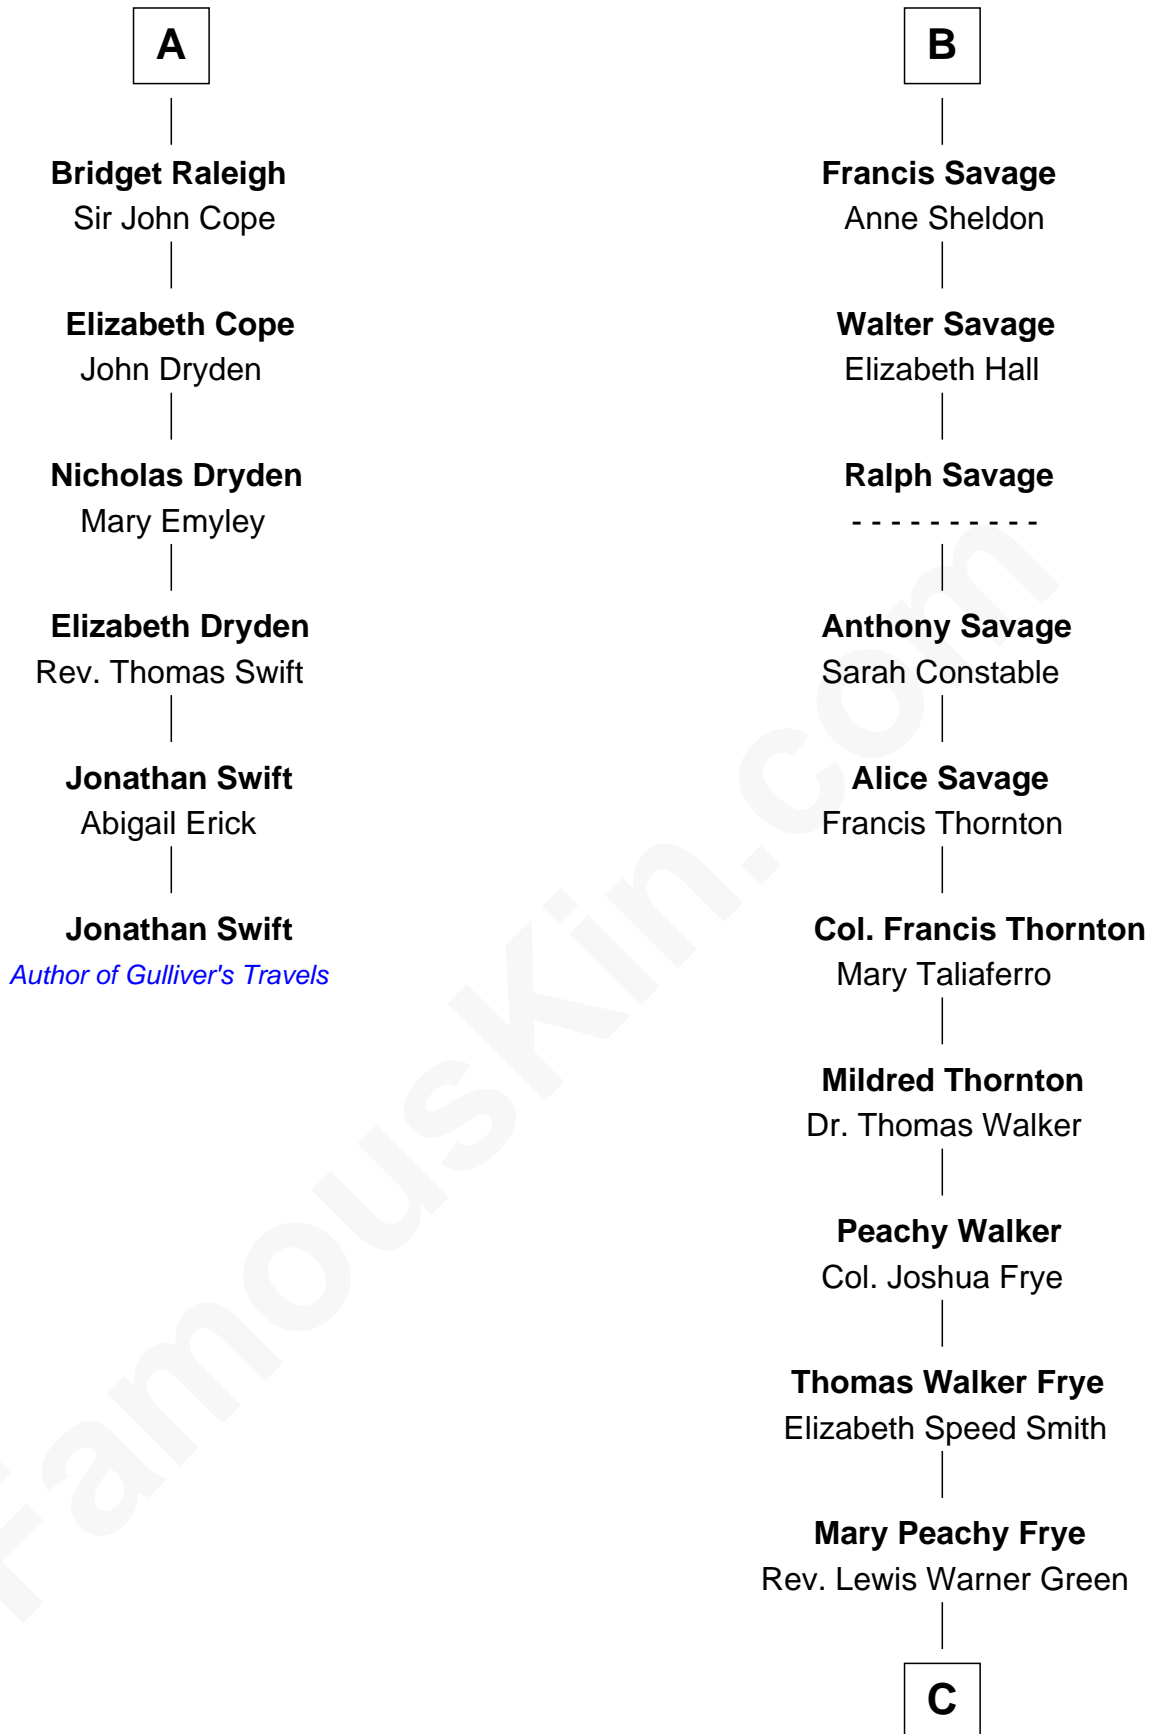

FamousKin.com Relationship Chart of

Jonathan Swift

Author of Gulliver's Travels

12th cousin 7 times removed of

Adlai Stevenson II

31st Governor of Illinois

Edmund Fitzalan

Alice de Warenne

C

—
Letitia Green

Adlai Ewing Stevenson

—
Lewis Green Stevenson

Helen Louise Davis

—
Adlai Stevenson II

31st Governor of Illinois

FamousKin.com