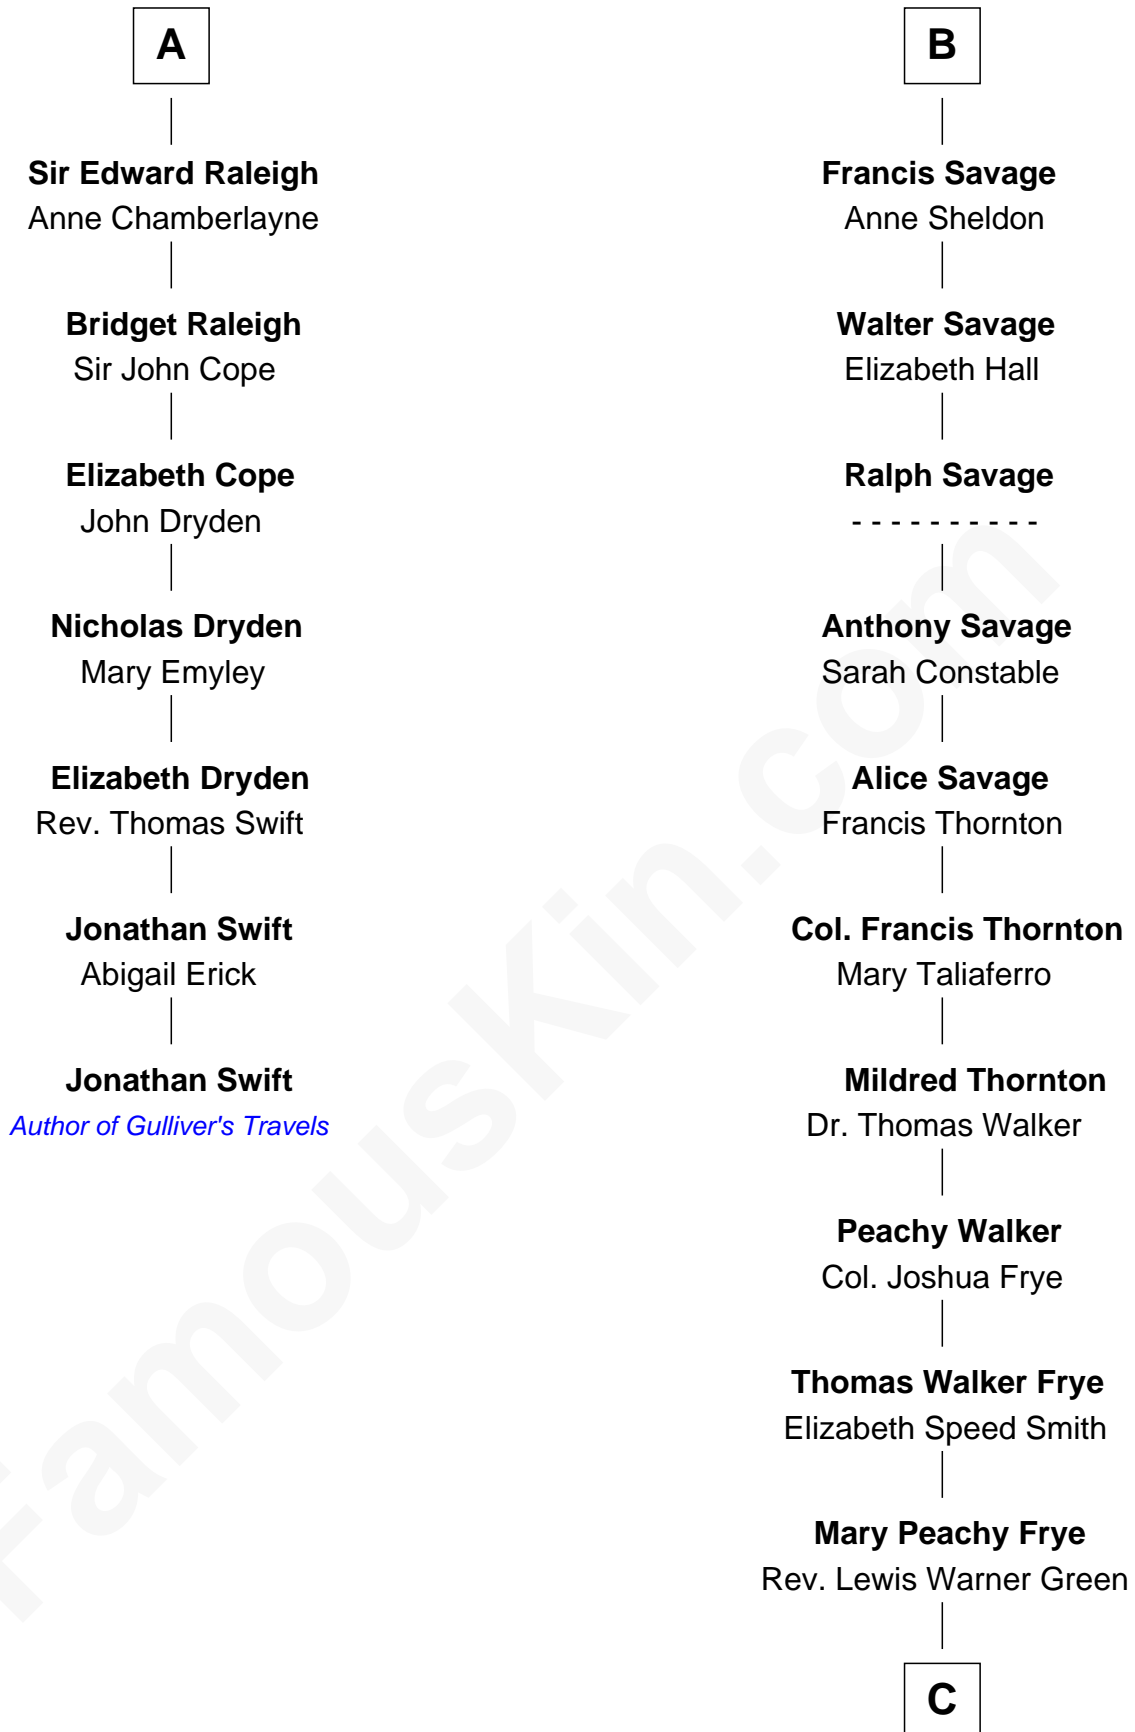

FamousKin.com Relationship Chart of

Jonathan Swift

Author of Gulliver's Travels

13th cousin 6 times removed of

Adlai Stevenson II

31st Governor of Illinois

Humphrey de Bohun

Elizabeth Plantagenet

Eleanor de Bohun

Sir James le Boteler

Pernel le Boteler

Sir Gilbert Talbot

Sir Richard Talbot

Ankaret le Strange

Mary Talbot

Sir Thomas Greene

Elizabeth de Badlesmere

Elizabeth de Bohun

Sir Richard Fitzalan

Elizabeth Fitzalan

Sir Robert Goushill

Joan Goushill

Sir Thomas Stanley

Katherine Stanley

Sir John Savage

Sir Christopher Savage

Anne Stanley

Sir Christopher Savage

Anne Lygon

B

C

—
Letitia Green