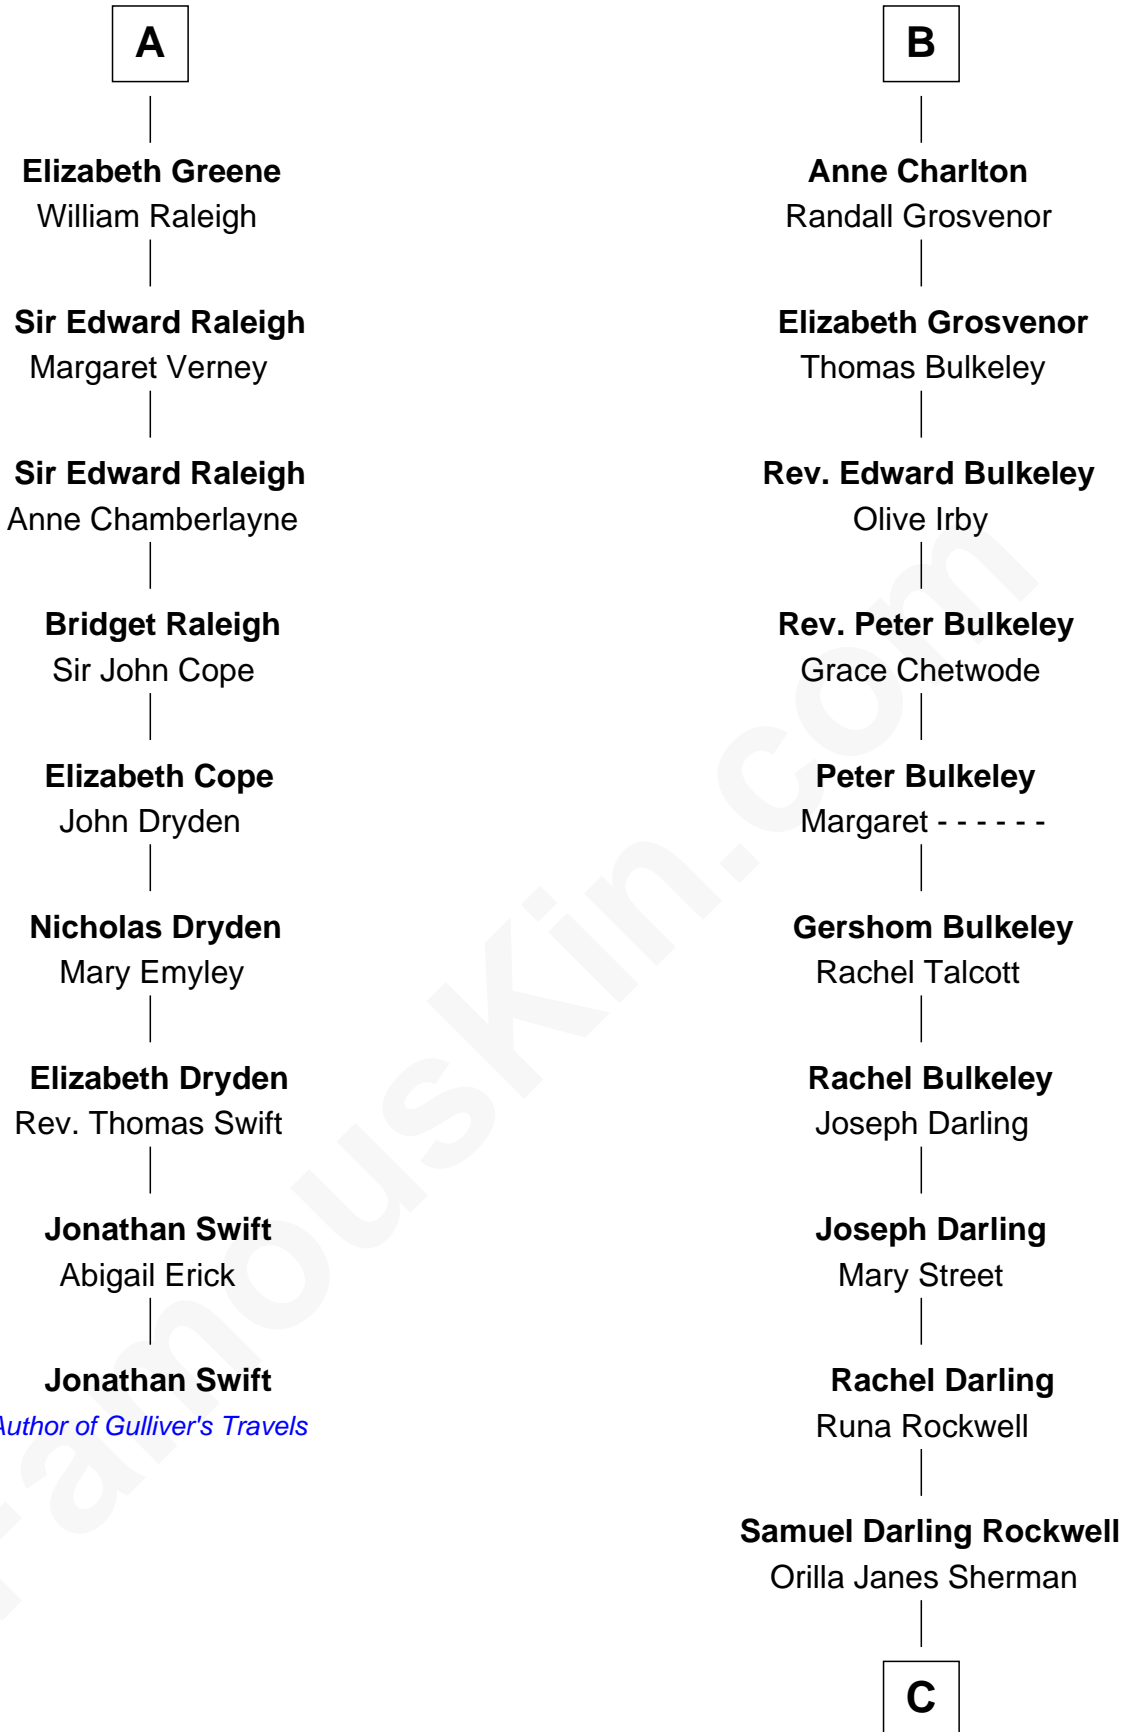

FamousKin.com Relationship Chart of

Jonathan Swift

Author of Gulliver's Travels

15th cousin 4 times removed of

Norman Rockwell

American Artist

Sir Roger de Somery

Nichole d'Aubenev

C

John William Rockwell
Phebe Boyce Waring

Jarvis Waring Rockwell
Anne Mary Hill

Norman Rockwell
American Artist

FamousKin.com