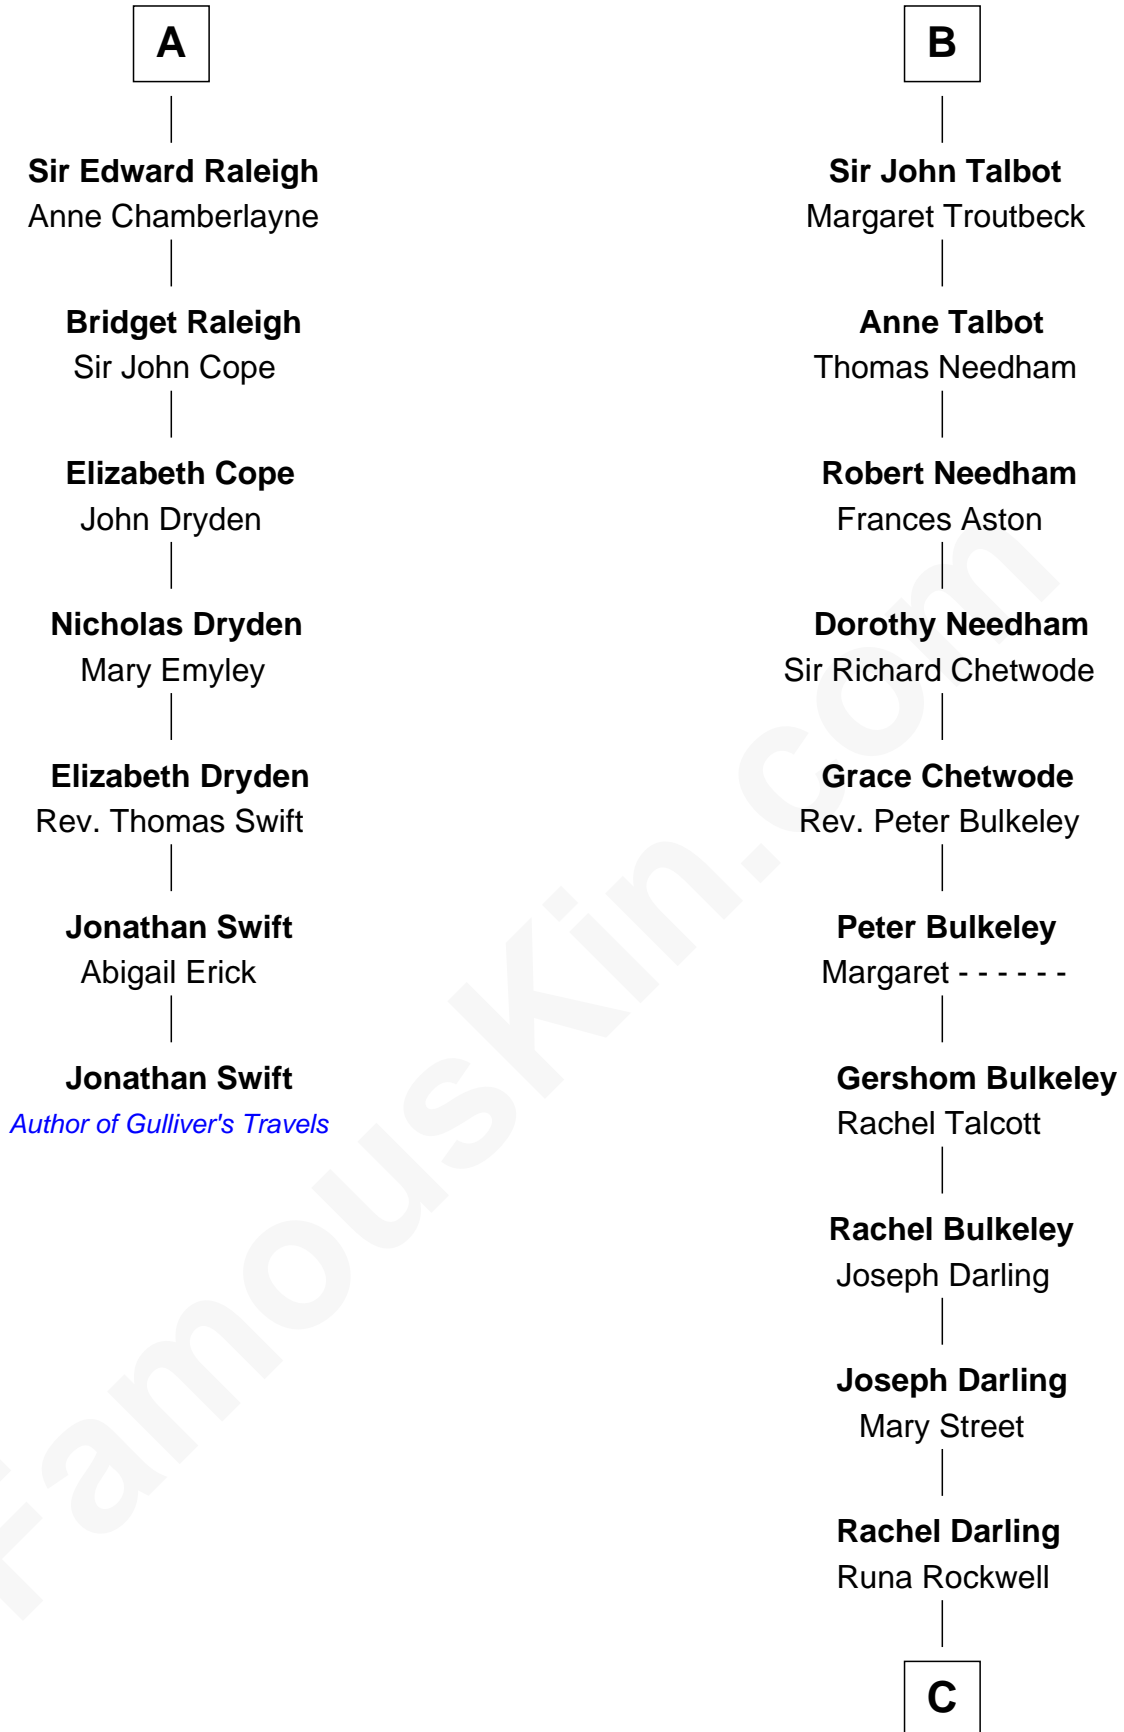

FamousKin.com Relationship Chart of

Jonathan Swift

Author of Gulliver's Travels

13th cousin 7 times removed of

Norman Rockwell

American Artist

C

—
Samuel Darling Rockwell

Orilla Janes Sherman

—
John William Rockwell

Phebe Boyce Waring

—
Jarvis Waring Rockwell

Anne Mary Hill

—
Norman Rockwell

American Artist

FamousKin.com