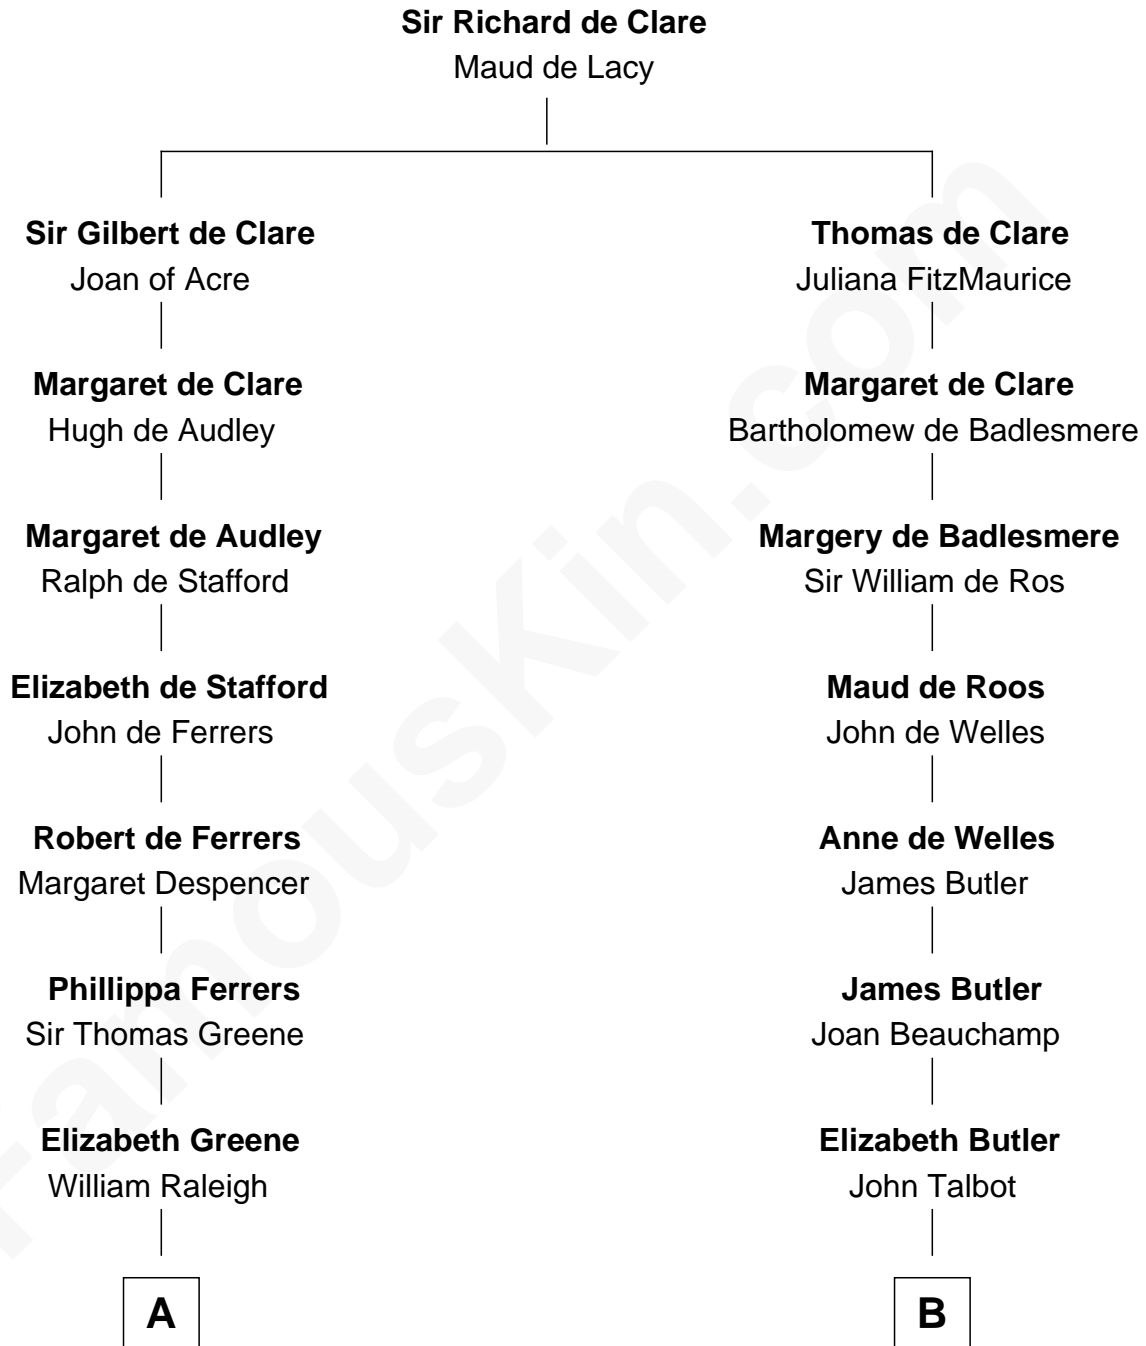

FamousKin.com Relationship Chart of

Jonathan Swift

Author of Gulliver's Travels

14th cousin 7 times removed of

Norman Rockwell

American Artist

C

—
Rachel Darling

Runa Rockwell

—
Samuel Darling Rockwell

Orilla Janes Sherman

—
John William Rockwell

Phebe Boyce Waring

—
Jarvis Waring Rockwell

Anne Mary Hill

—
Norman Rockwell

American Artist