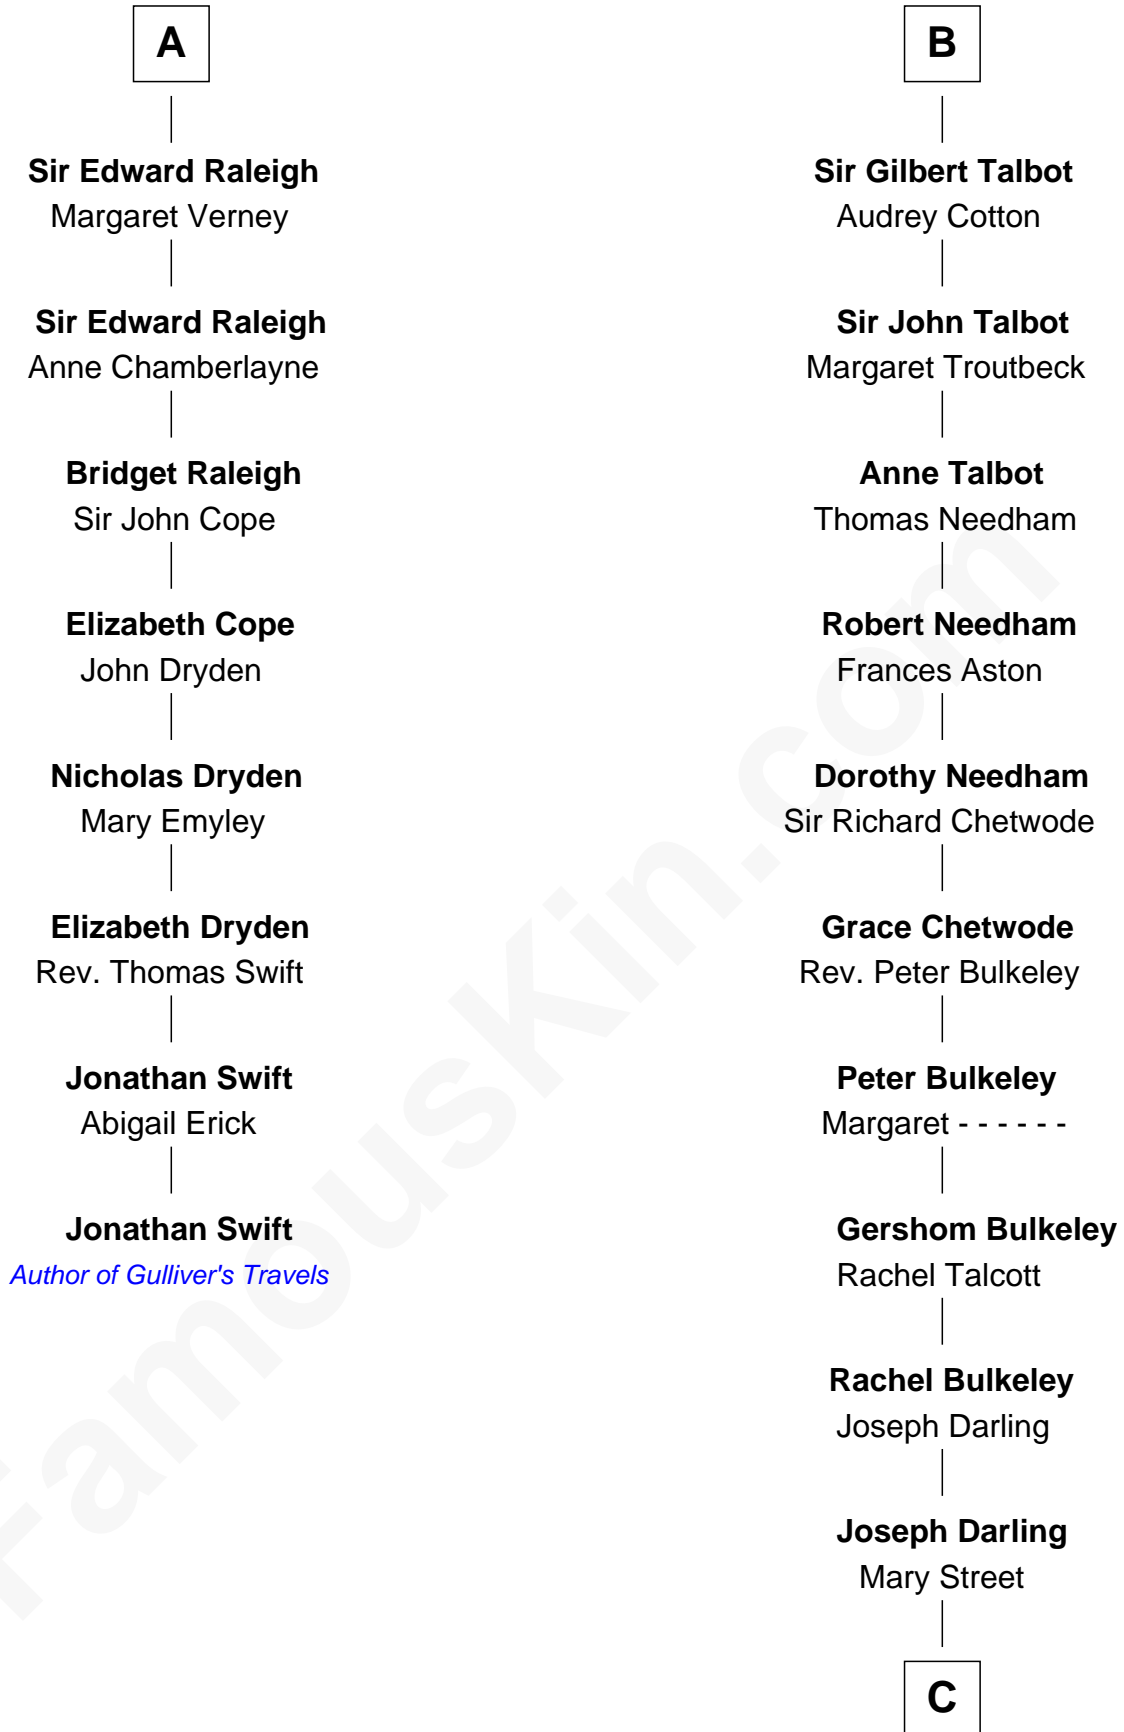

FamousKin.com Relationship Chart of

Jonathan Swift

Author of Gulliver's Travels

14th cousin 7 times removed of

Norman Rockwell

American Artist

C

—
Rachel Darling

Runa Rockwell

—
Samuel Darling Rockwell

Orilla Janes Sherman

—
John William Rockwell

Phebe Boyce Waring

—
Jarvis Waring Rockwell

Anne Mary Hill

—
Norman Rockwell

American Artist