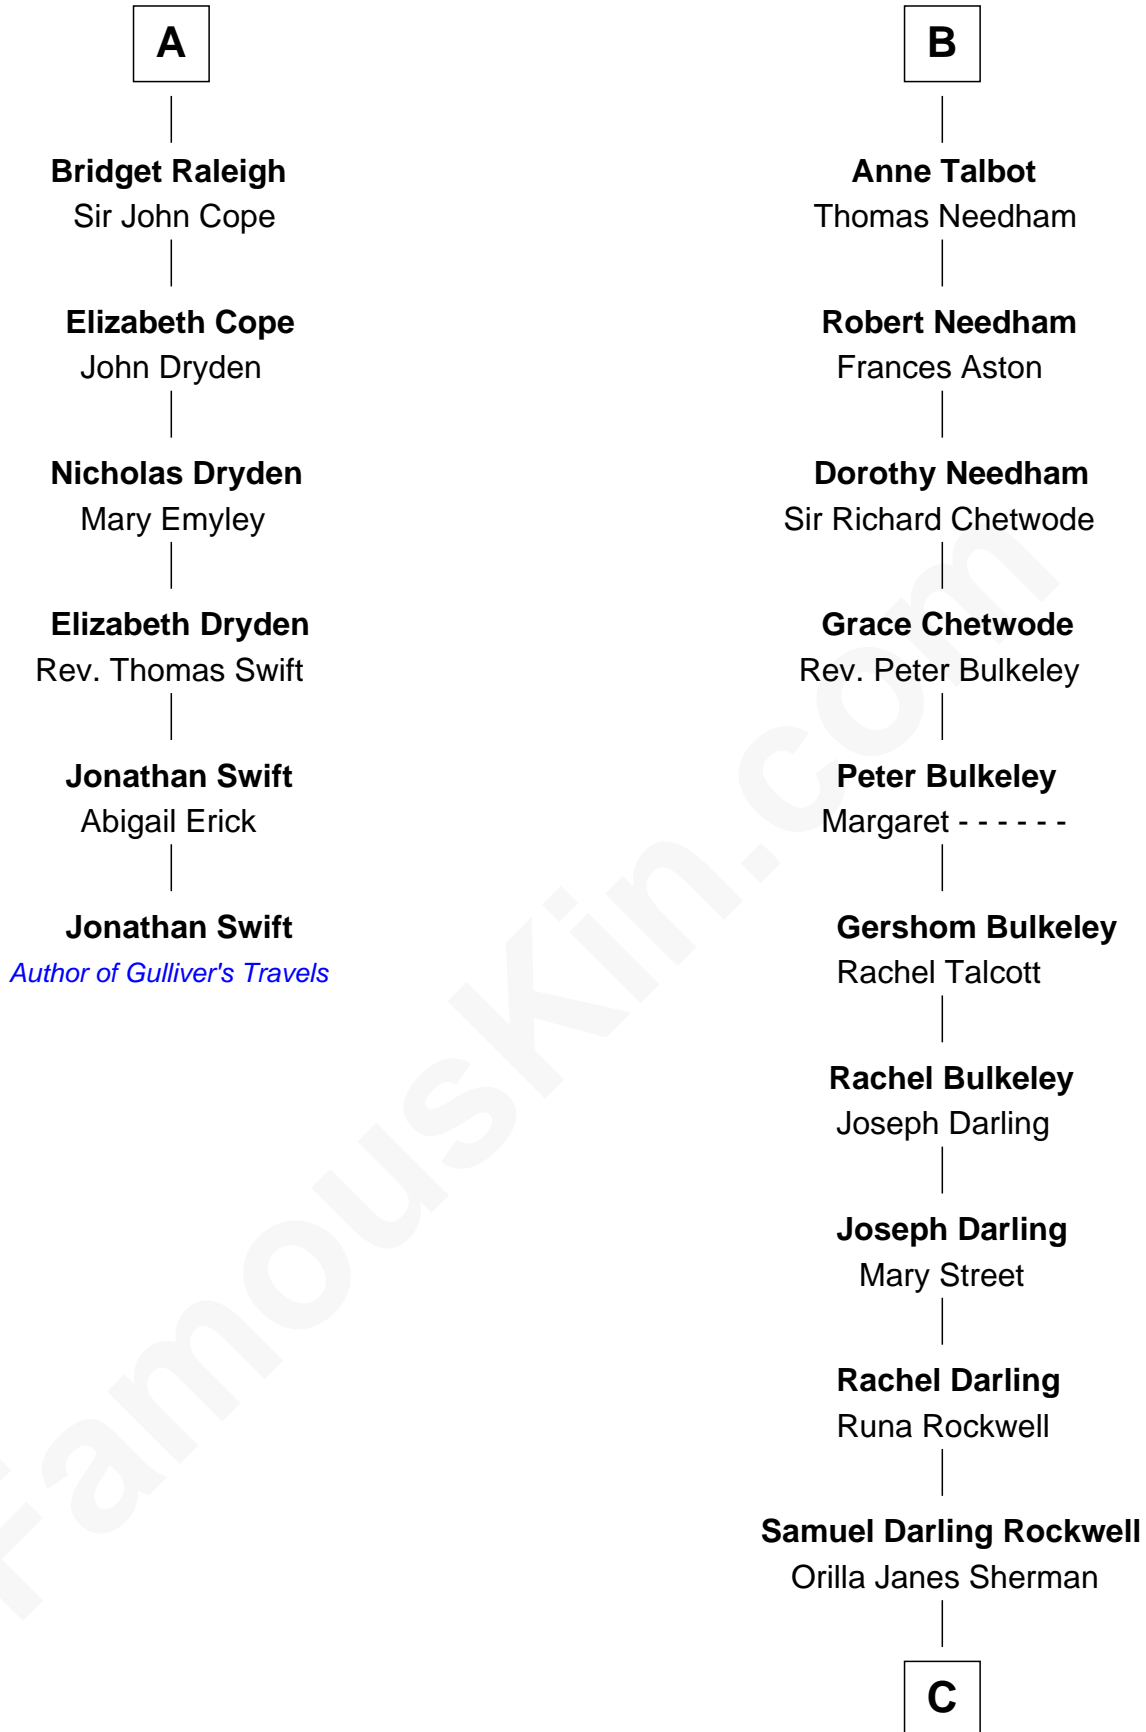

FamousKin.com Relationship Chart of

Jonathan Swift

Author of Gulliver's Travels

12th cousin 7 times removed of

Norman Rockwell

American Artist

Edmund Fitzalan

Alice de Warenne

C

John William Rockwell

Phebe Boyce Waring

Jarvis Waring Rockwell

Anne Mary Hill

Norman Rockwell

American Artist

FamousKin.com