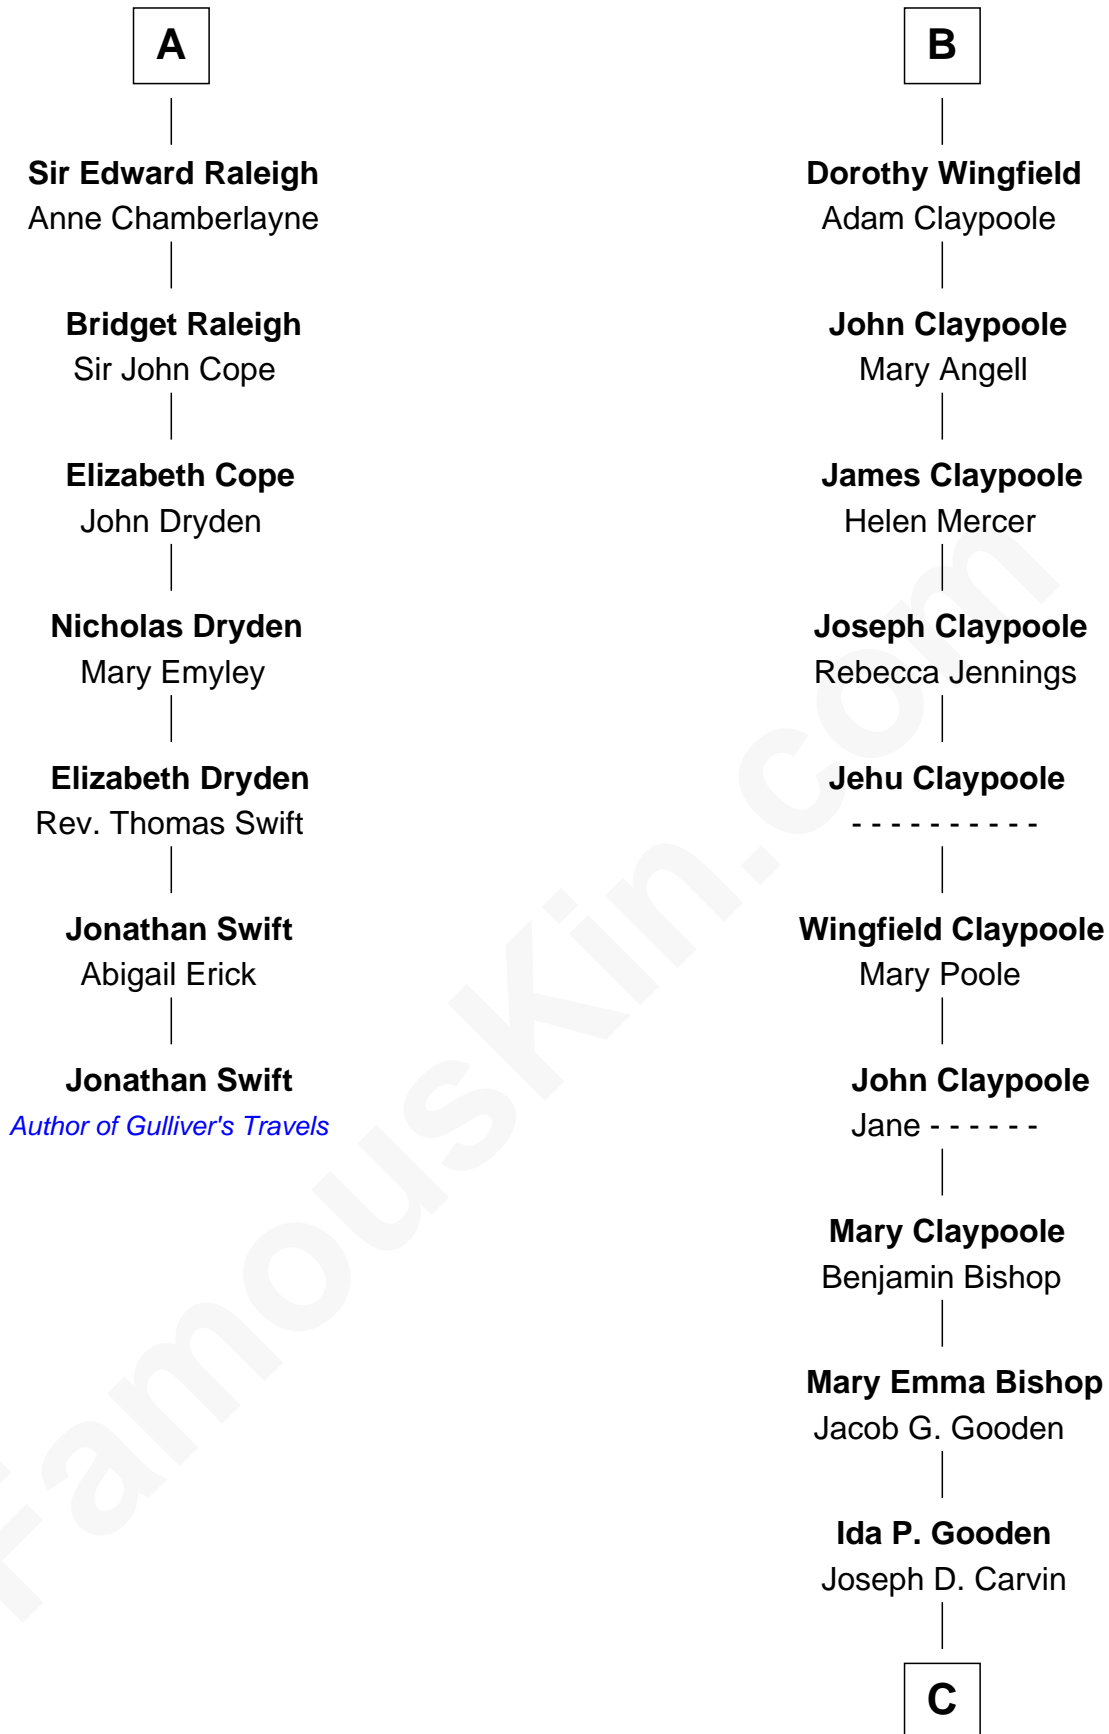

FamousKin.com Relationship Chart of

Jonathan Swift

Author of Gulliver's Travels

13th cousin 6 times removed of

Valerie Bertinelli

Television Actress

Humphrey de Bohun

Elizabeth Plantagenet

Eleanor de Bohun

Sir James le Boteler

Pernel le Boteler

Sir Gilbert Talbot

Sir Richard Talbot

Ankaret le Strange

Mary Talbot

Sir Thomas Greene

Elizabeth de Badlesmere

Elizabeth de Bohun

Sir Richard Fitzalan

Elizabeth Fitzalan

Sir Robert Goushill

Elizabeth Goushill

Sir Robert Wingfield

Sir Henry Wingfield

Elizabeth Rookes

Robert Wingfield

Margery Quarles

Robert Wingfield

Elizabeth Cecil

B

C

Lester Vodges Carvin