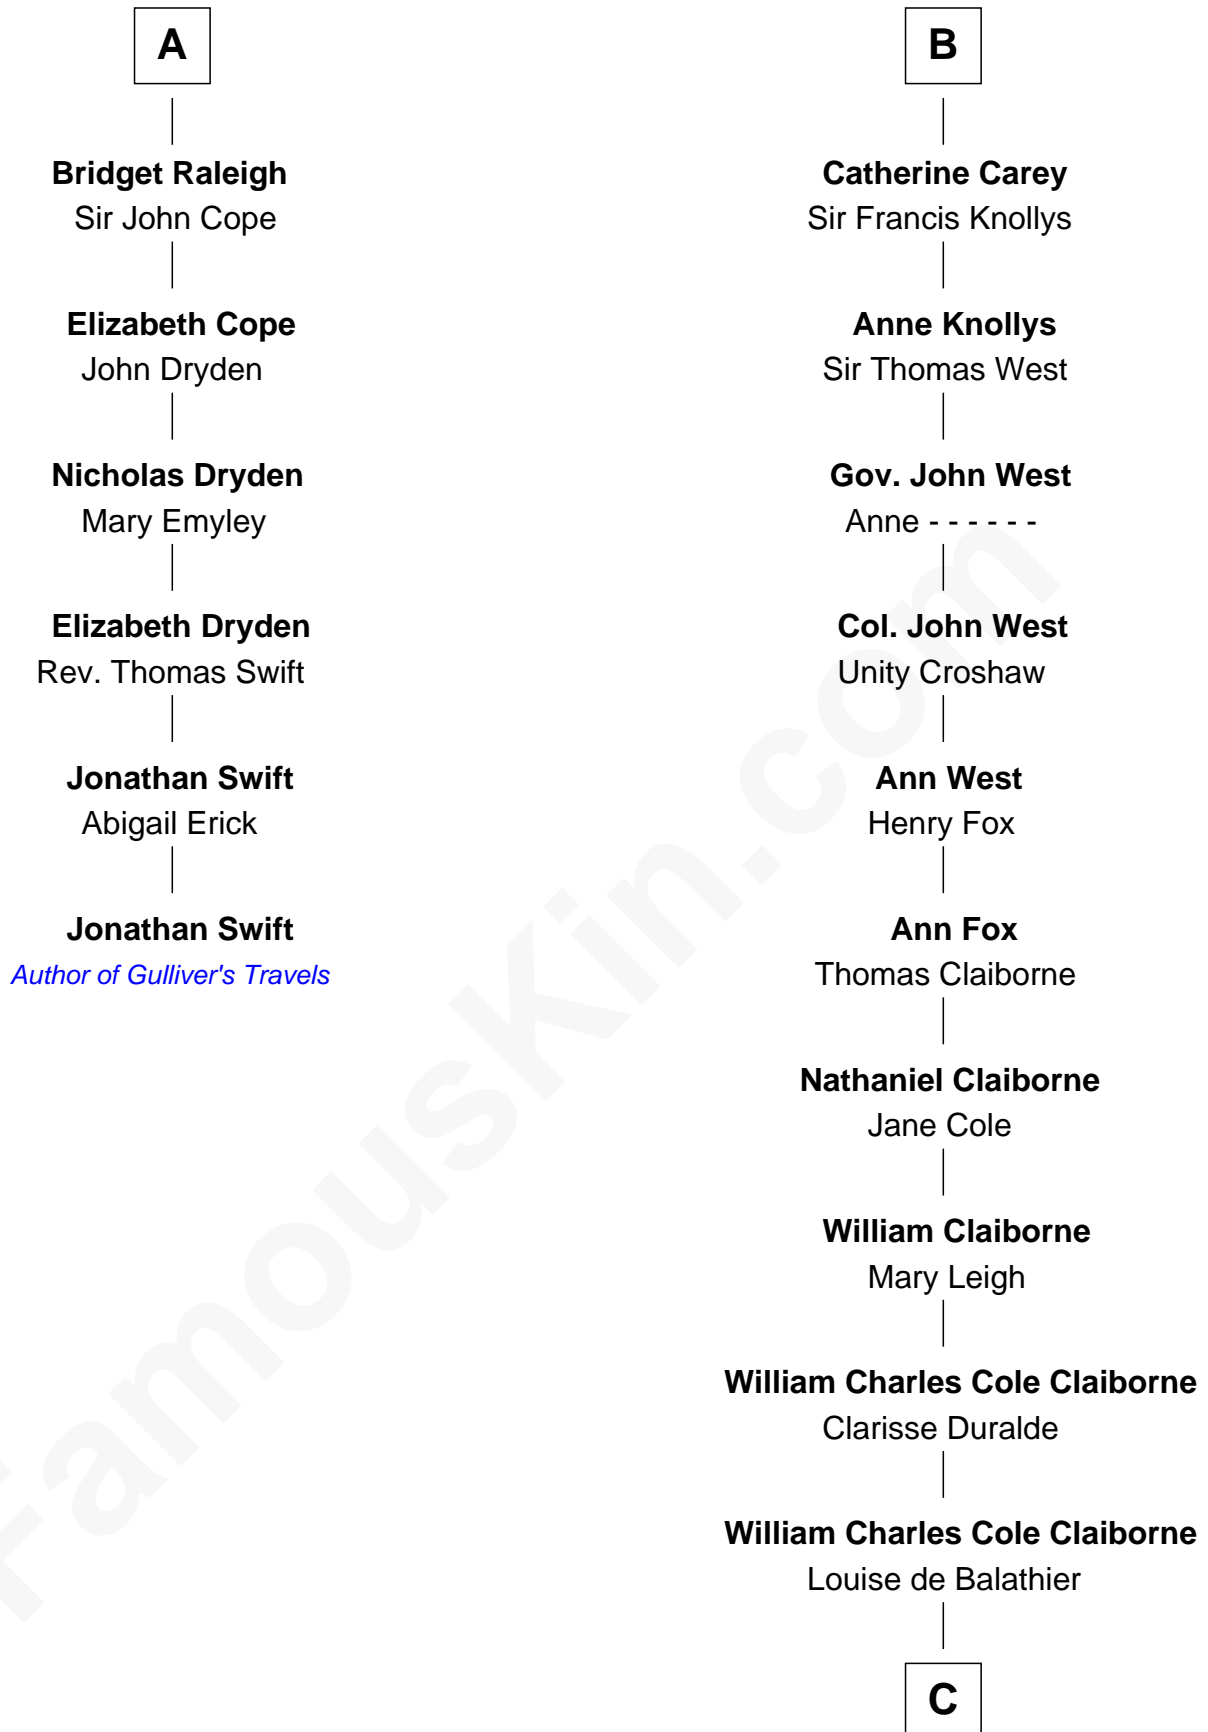

# FamousKin.com Relationship Chart of

**Jonathan Swift**

*Author of Gulliver's Travels*

12th cousin 7 times removed of

**Liz Claiborne**

*Fashion Designer and Founder of Liz Claiborne Inc.*

**Hugh le Despencer**

Sir Thomas Greene

**Elizabeth Greene**

William Raleigh

**Sir Edward Raleigh**

Margaret Verney

**Sir Edward Raleigh**

Anne Chamberlayne

**A**

**Elizabeth le Despencer**

Maurice de Berkeley

**Thomas de Berkeley**

Margaret de Lisle

**Elizabeth de Berkeley**

Richard de Beauchamp

**Eleanor Beauchamp**

Edmund Beaufort

**Eleanor Beaufort**

Sir Robert Spencer

**Margaret Spencer**

Sir Thomas Carey

**Sir William Carey**

Mary Boleyn

**B**

**C**