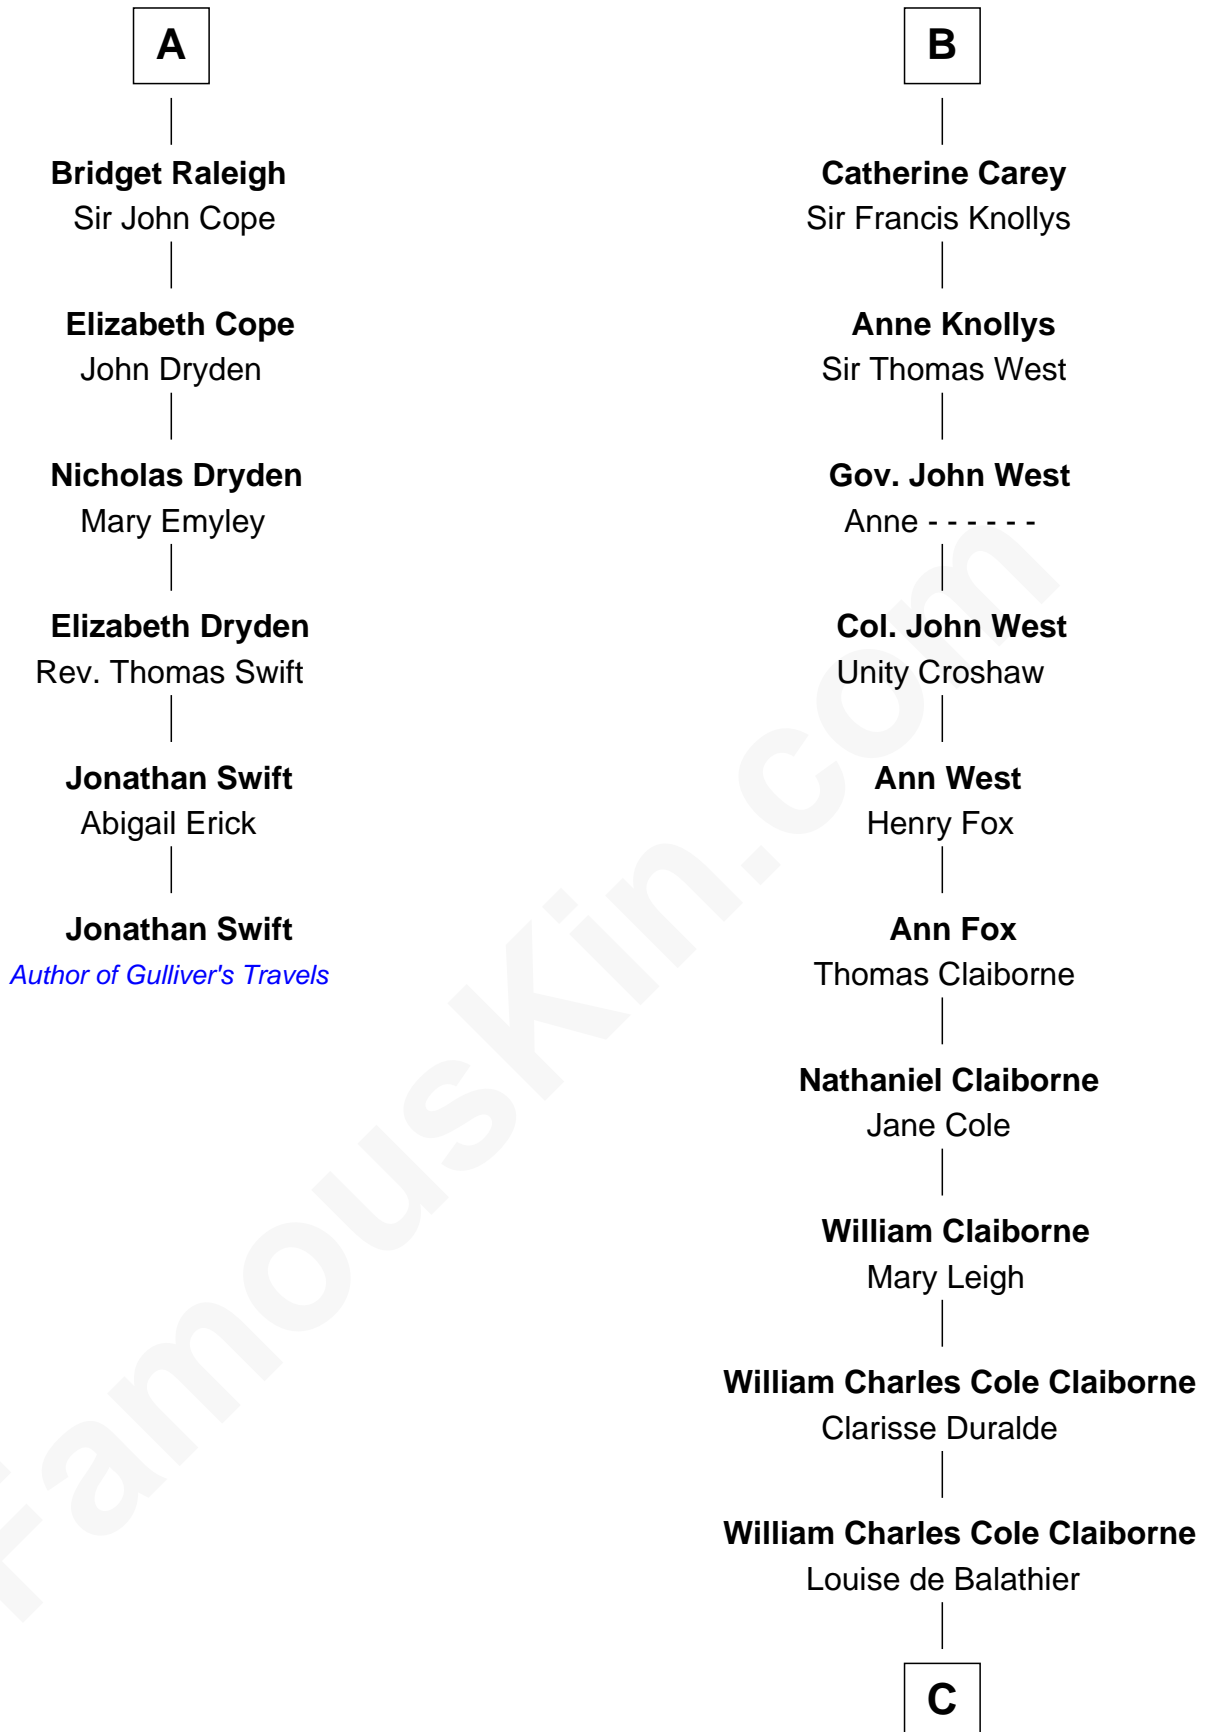

FamousKin.com Relationship Chart of

Jonathan Swift

Author of Gulliver's Travels

12th cousin 7 times removed of

Liz Claiborne

Fashion Designer and Founder of Liz Claiborne Inc.

C

—
Fernand Claiborne
Marie Louise Villeré

—
Omer Villere Claiborne
Carolyn Louise Fenner

—
Liz Claiborne
Found of Liz Claiborne Inc.

FamousKin.com