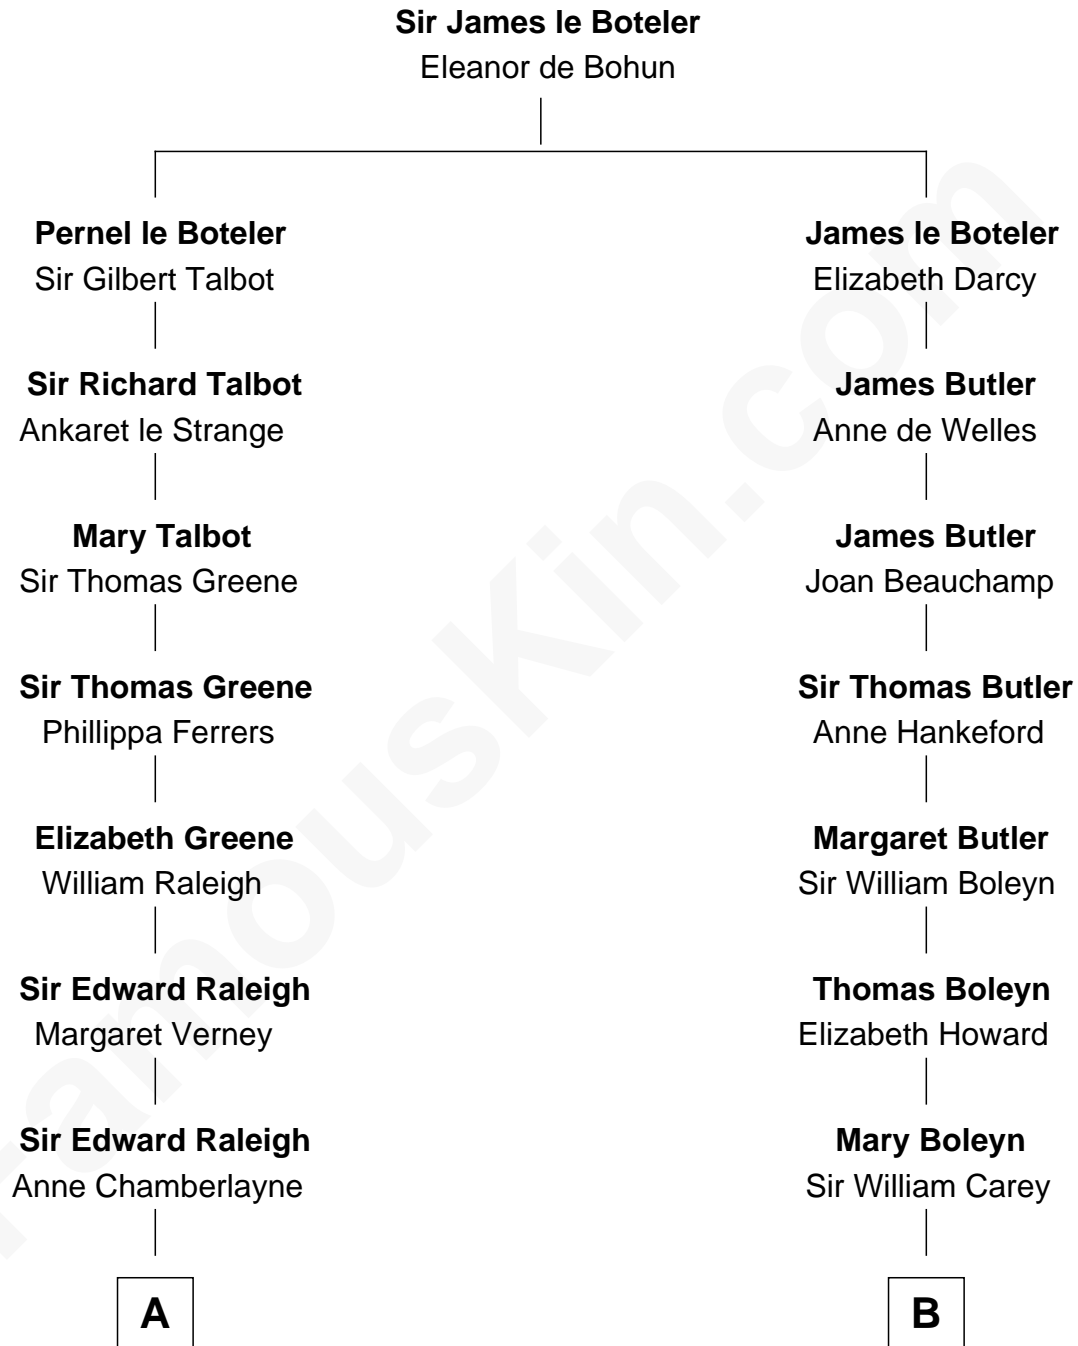

FamousKin.com Relationship Chart of

Jonathan Swift

Author of Gulliver's Travels

12th cousin 7 times removed of

Liz Claiborne

Fashion Designer and Founder of Liz Claiborne Inc.

C

—
Fernand Claiborne
Marie Louise Villeré

—
Omer Villere Claiborne
Carolyn Louise Fenner

—
Liz Claiborne
Found of Liz Claiborne Inc.

FamousKin.com