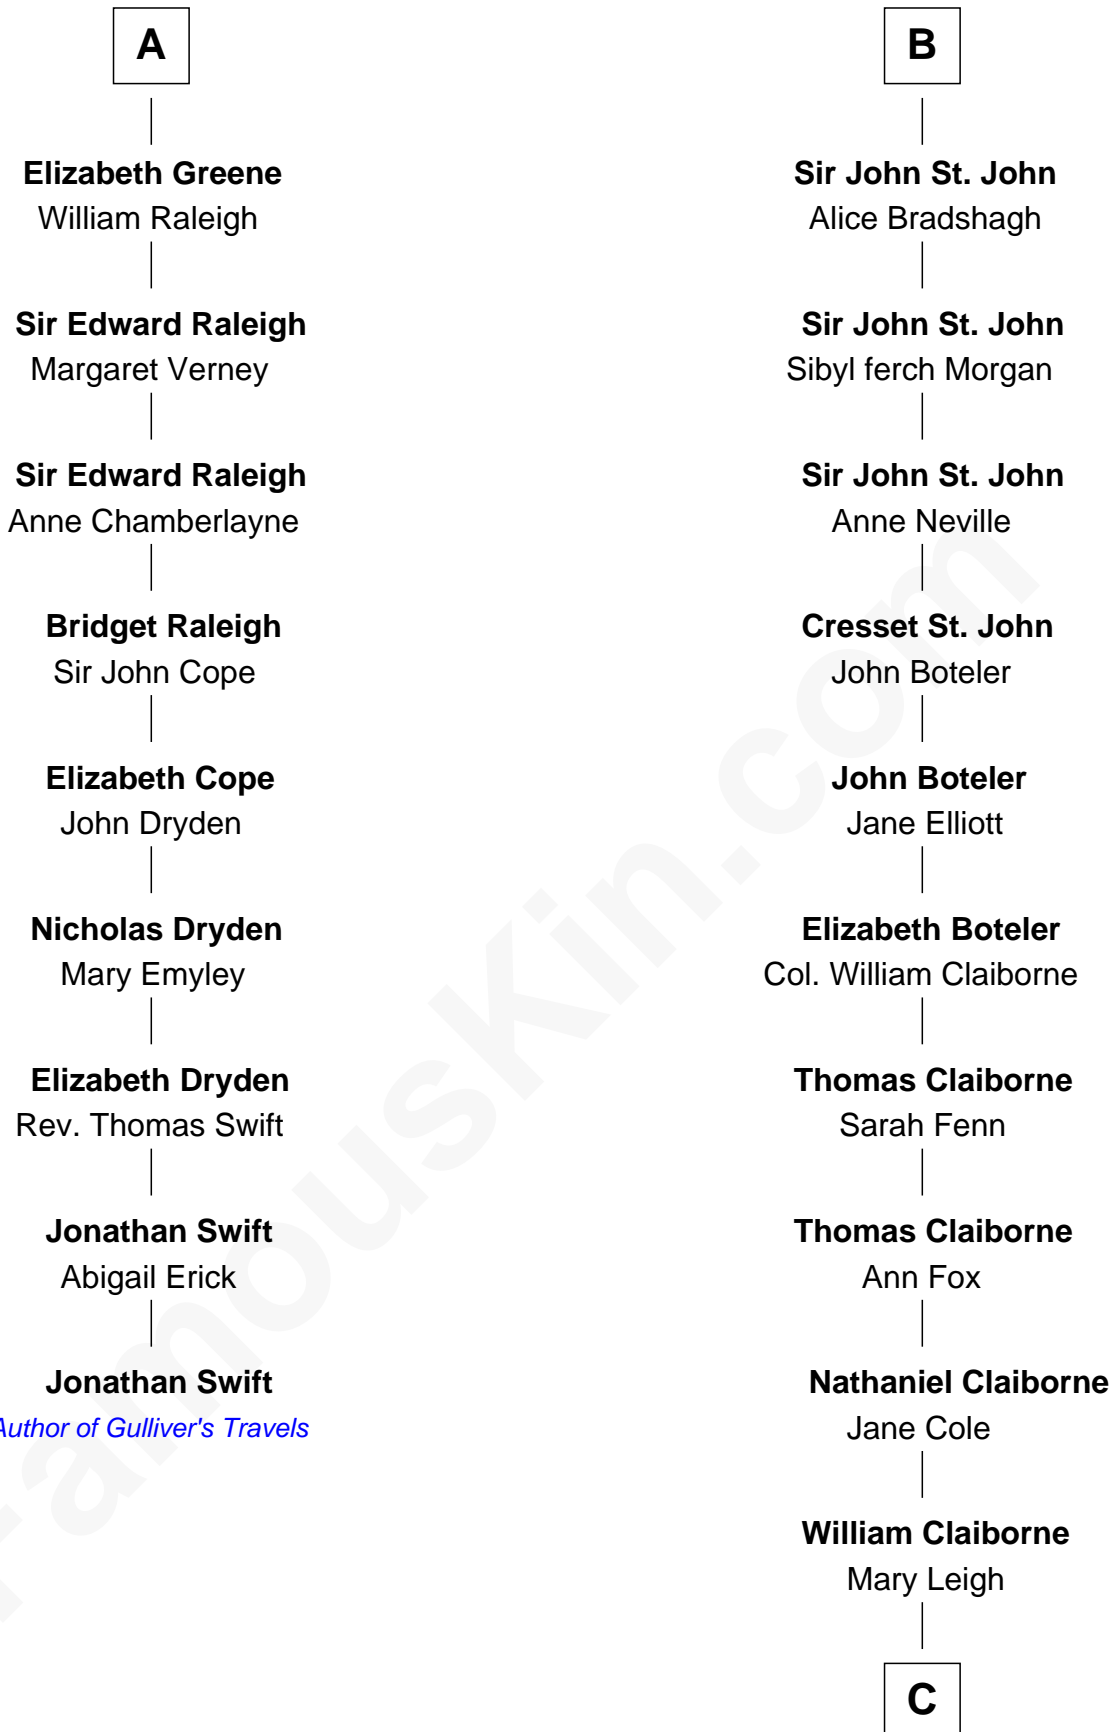

# FamousKin.com Relationship Chart of

**Jonathan Swift**

*Author of Gulliver's Travels*

15th cousin 6 times removed of

**Liz Claiborne**

*Fashion Designer and Founder of Liz Claiborne Inc.*

**C**

**William Charles Cole Claiborne**

Clarisse Duralde

**William Charles Cole Claiborne**

Louise de Balathier

**Fernand Claiborne**

Marie Louise Villeré

**Omer Villere Claiborne**

Carolyn Louise Fenner

**Liz Claiborne**