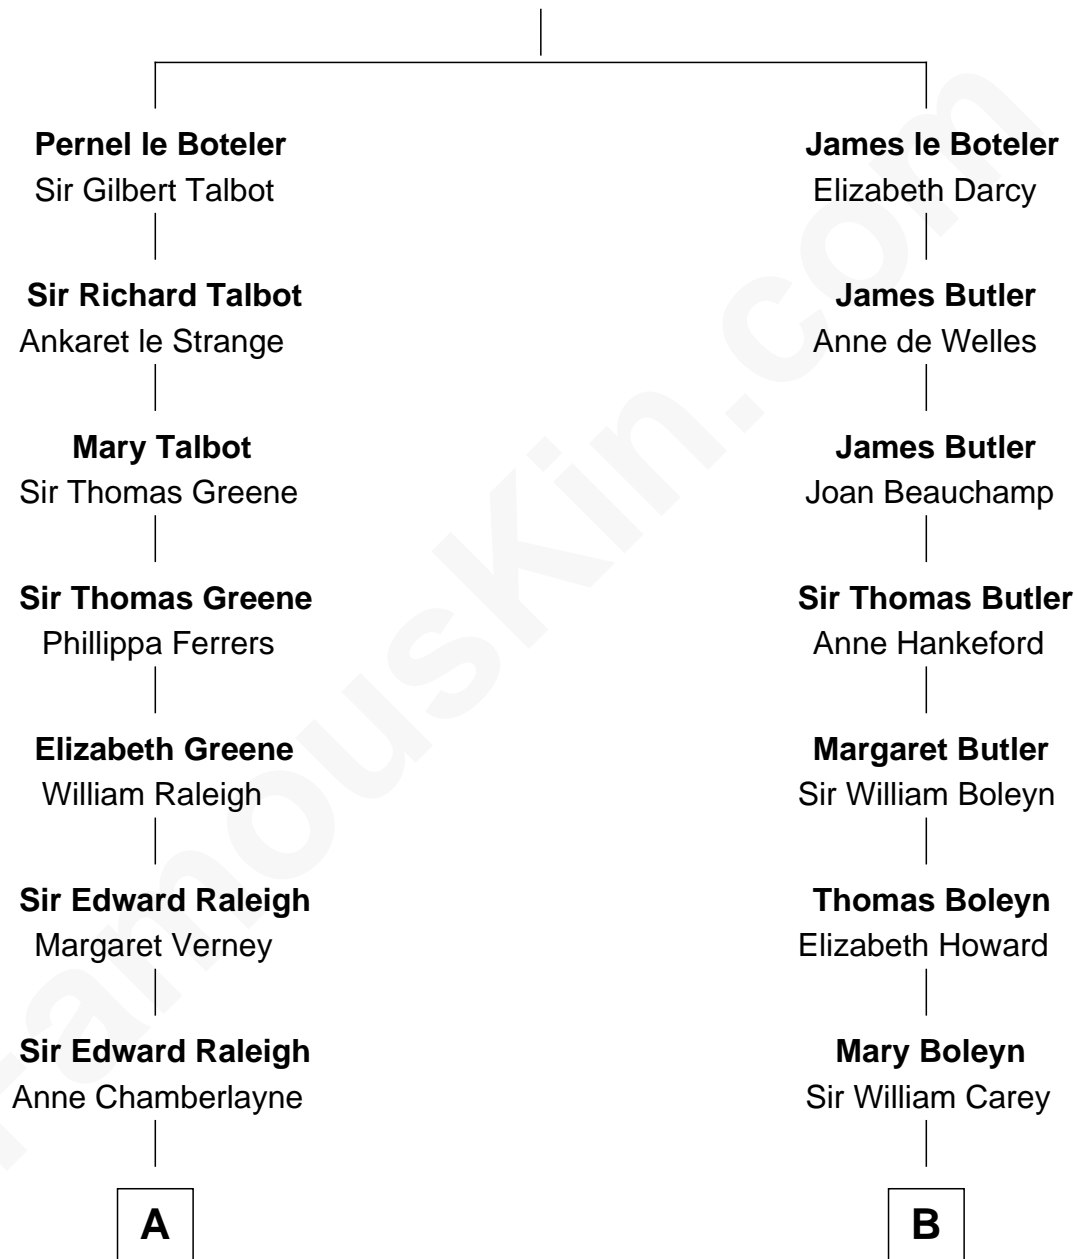

FamousKin.com Relationship Chart of

Jonathan Swift

Author of Gulliver's Travels

12th cousin 3 times removed of

William C. C. Claiborne

1st Governor of Louisiana

Sir James le Boteler

Eleanor de Bohun