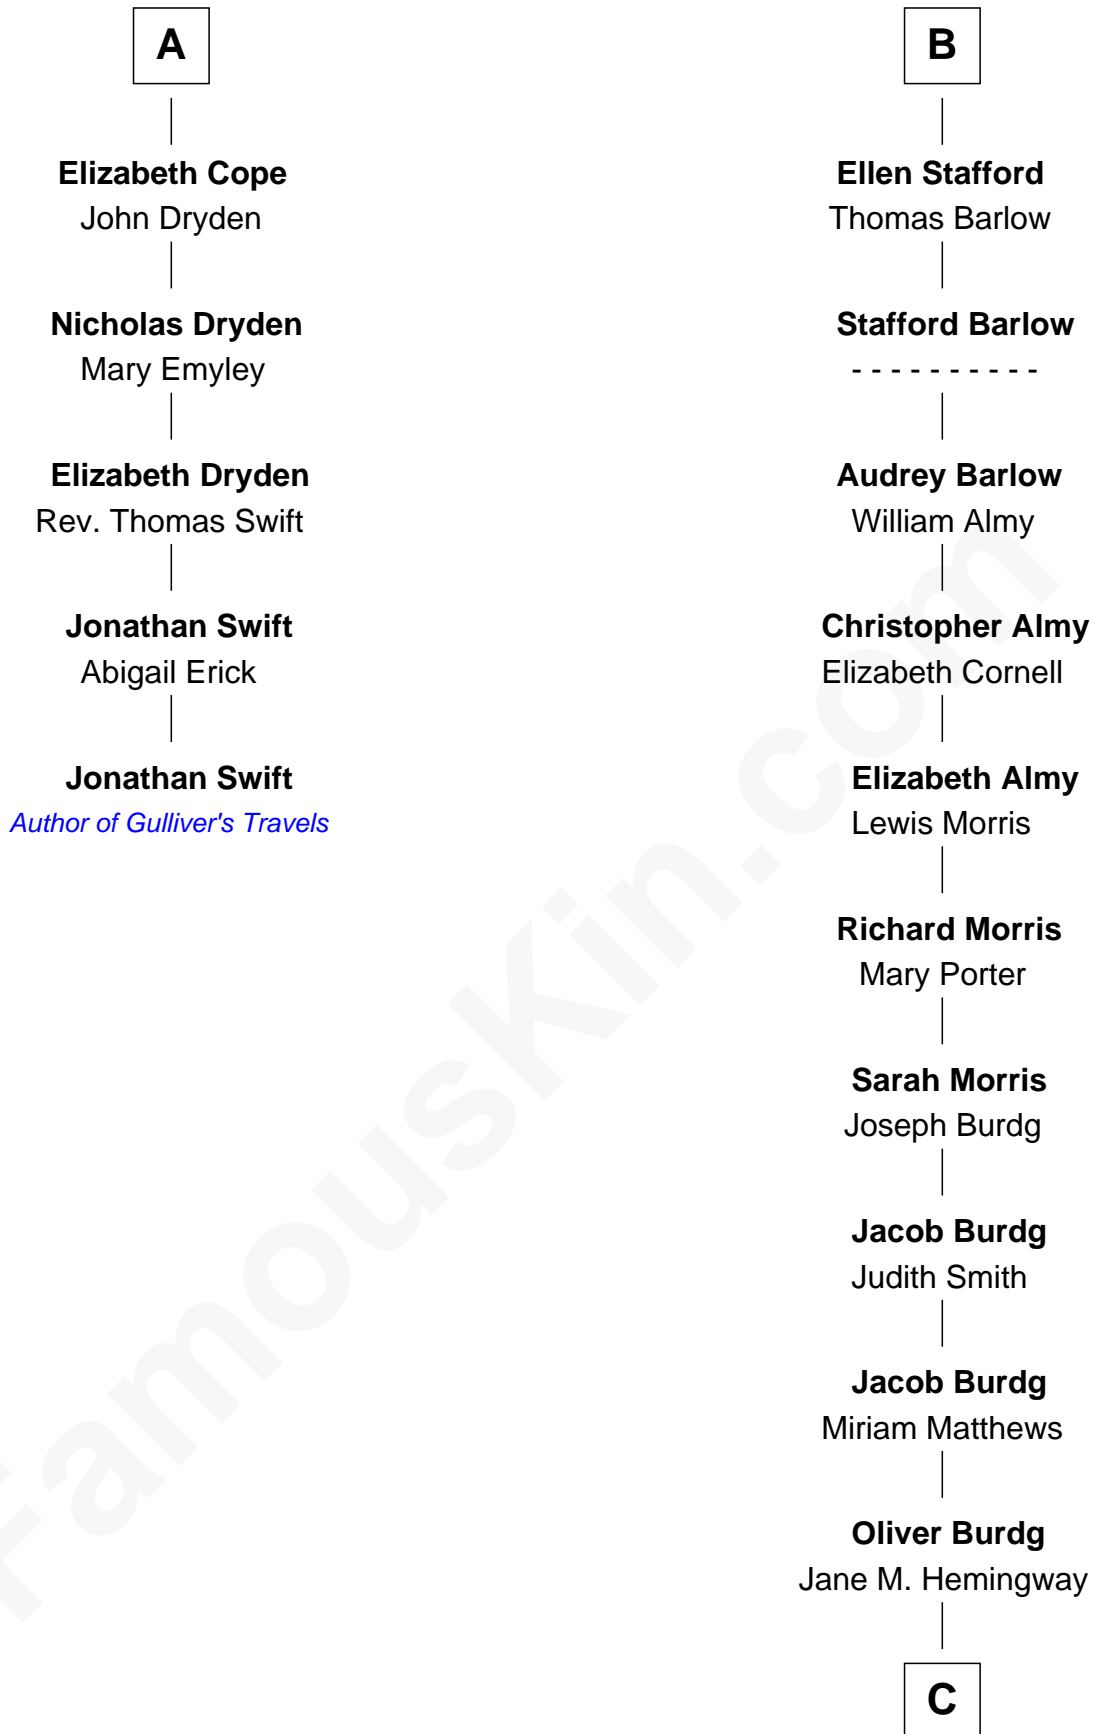

# FamousKin.com Relationship Chart of

**Jonathan Swift**

*Author of Gulliver's Travels*

11th cousin 8 times removed of

**Richard Nixon**

*37th U.S. President*

**C**

—  
**Almira Park Burdg**

Franklin Milhous

—  
**Hannah Milhous**

Francis Anthony Nixon

—  
**Richard Nixon**

*37th U.S. President*

FamousKin.com