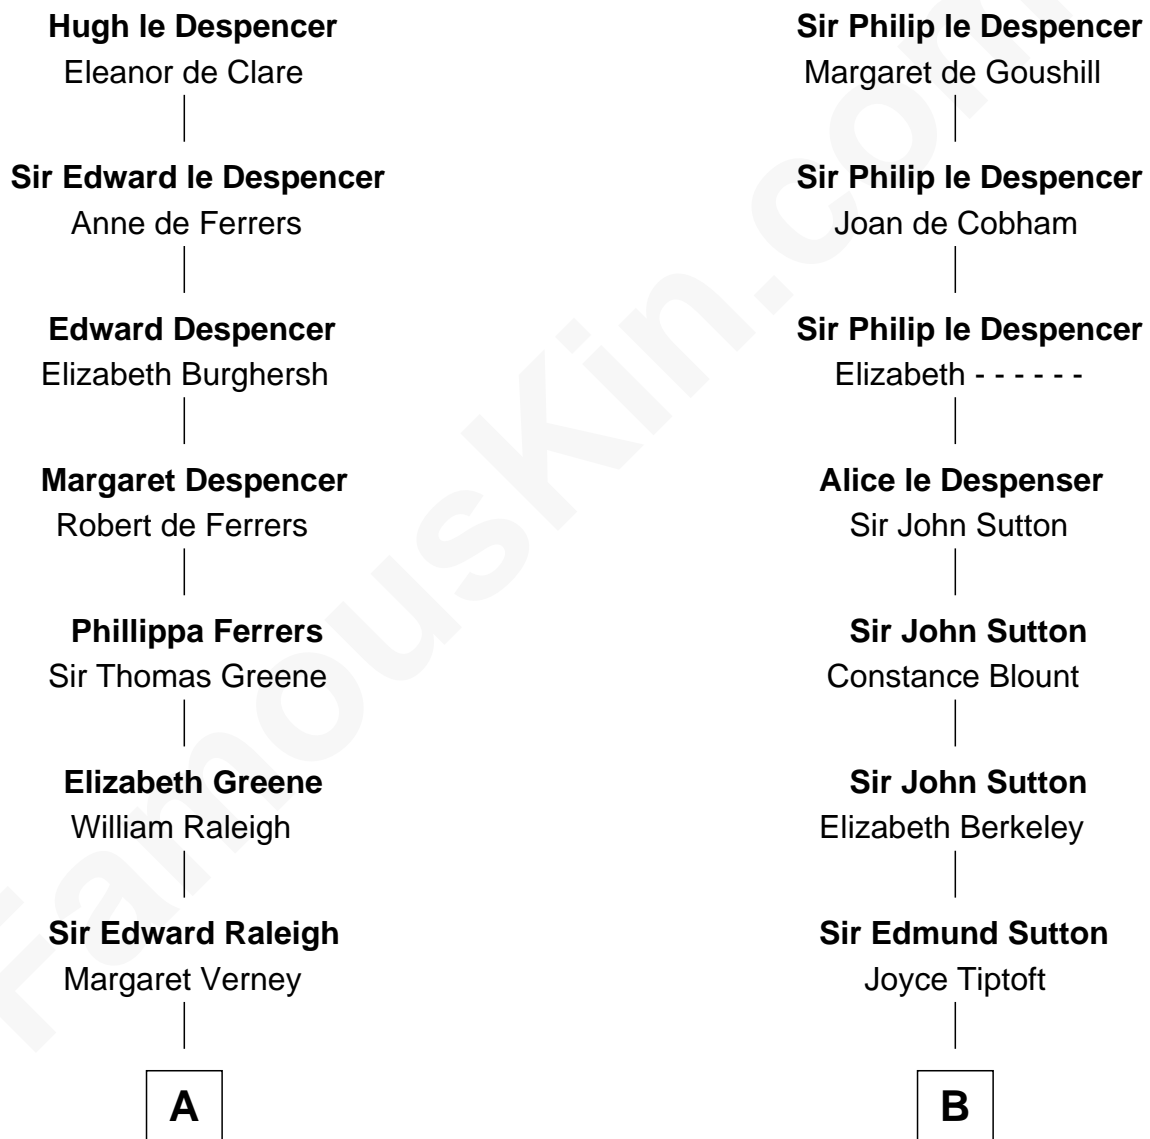

FamousKin.com Relationship Chart of

Jonathan Swift

Author of Gulliver's Travels

13th cousin 8 times removed of

Humphrey Bogart

Movie Actor

Sir Hugh le Despencer

Isabella de Beauchamp

C

Charlotte Sophia Woodbridge

Dyer Perkins

Elizabeth Rogers Perkins

Harvey Humphrey

John Perkins Humphrey

Frances Dewey Churchill

Maud Humphrey