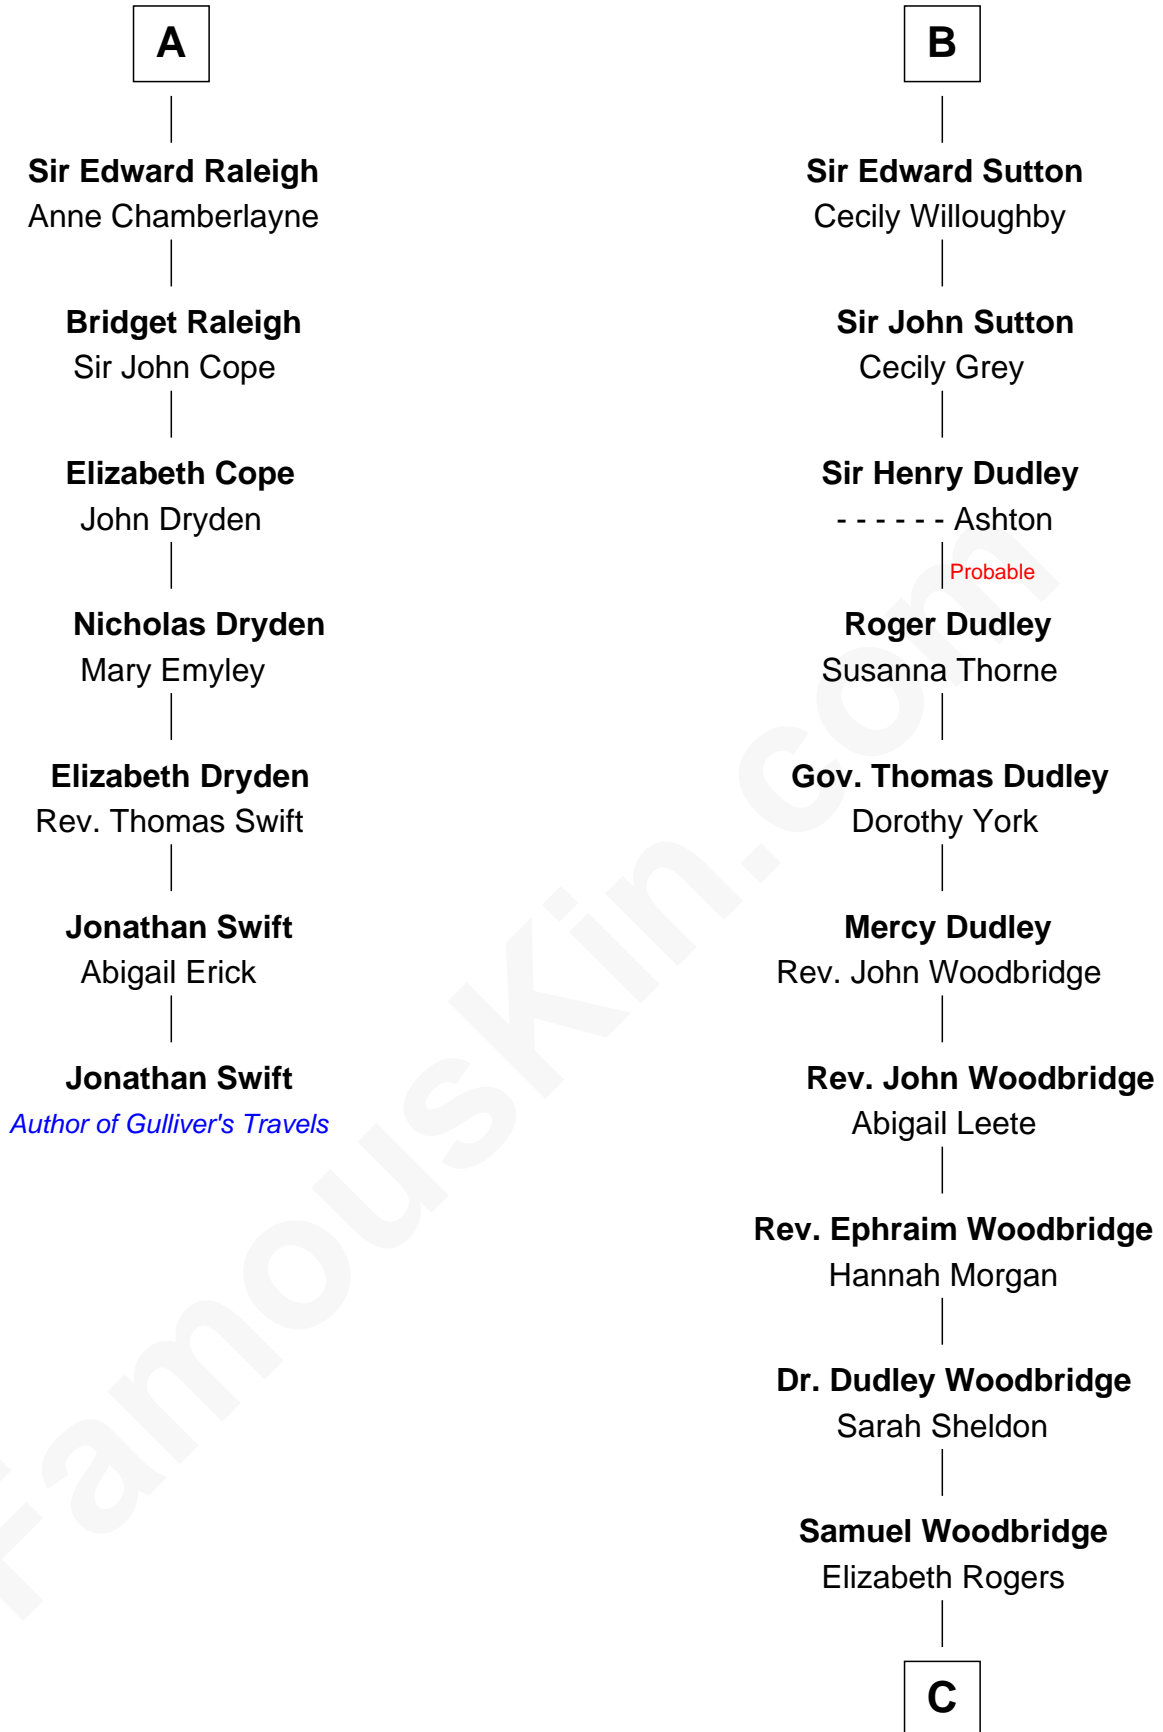

FamousKin.com Relationship Chart of

Jonathan Swift

Author of Gulliver's Travels

13th cousin 8 times removed of

Humphrey Bogart

Movie Actor

Sir Hugh le Despencer

Isabella de Beauchamp

C

Charlotte Sophia Woodbridge

Dyer Perkins

Elizabeth Rogers Perkins

Harvey Humphrey

John Perkins Humphrey

Frances Dewey Churchill

Maud Humphrey