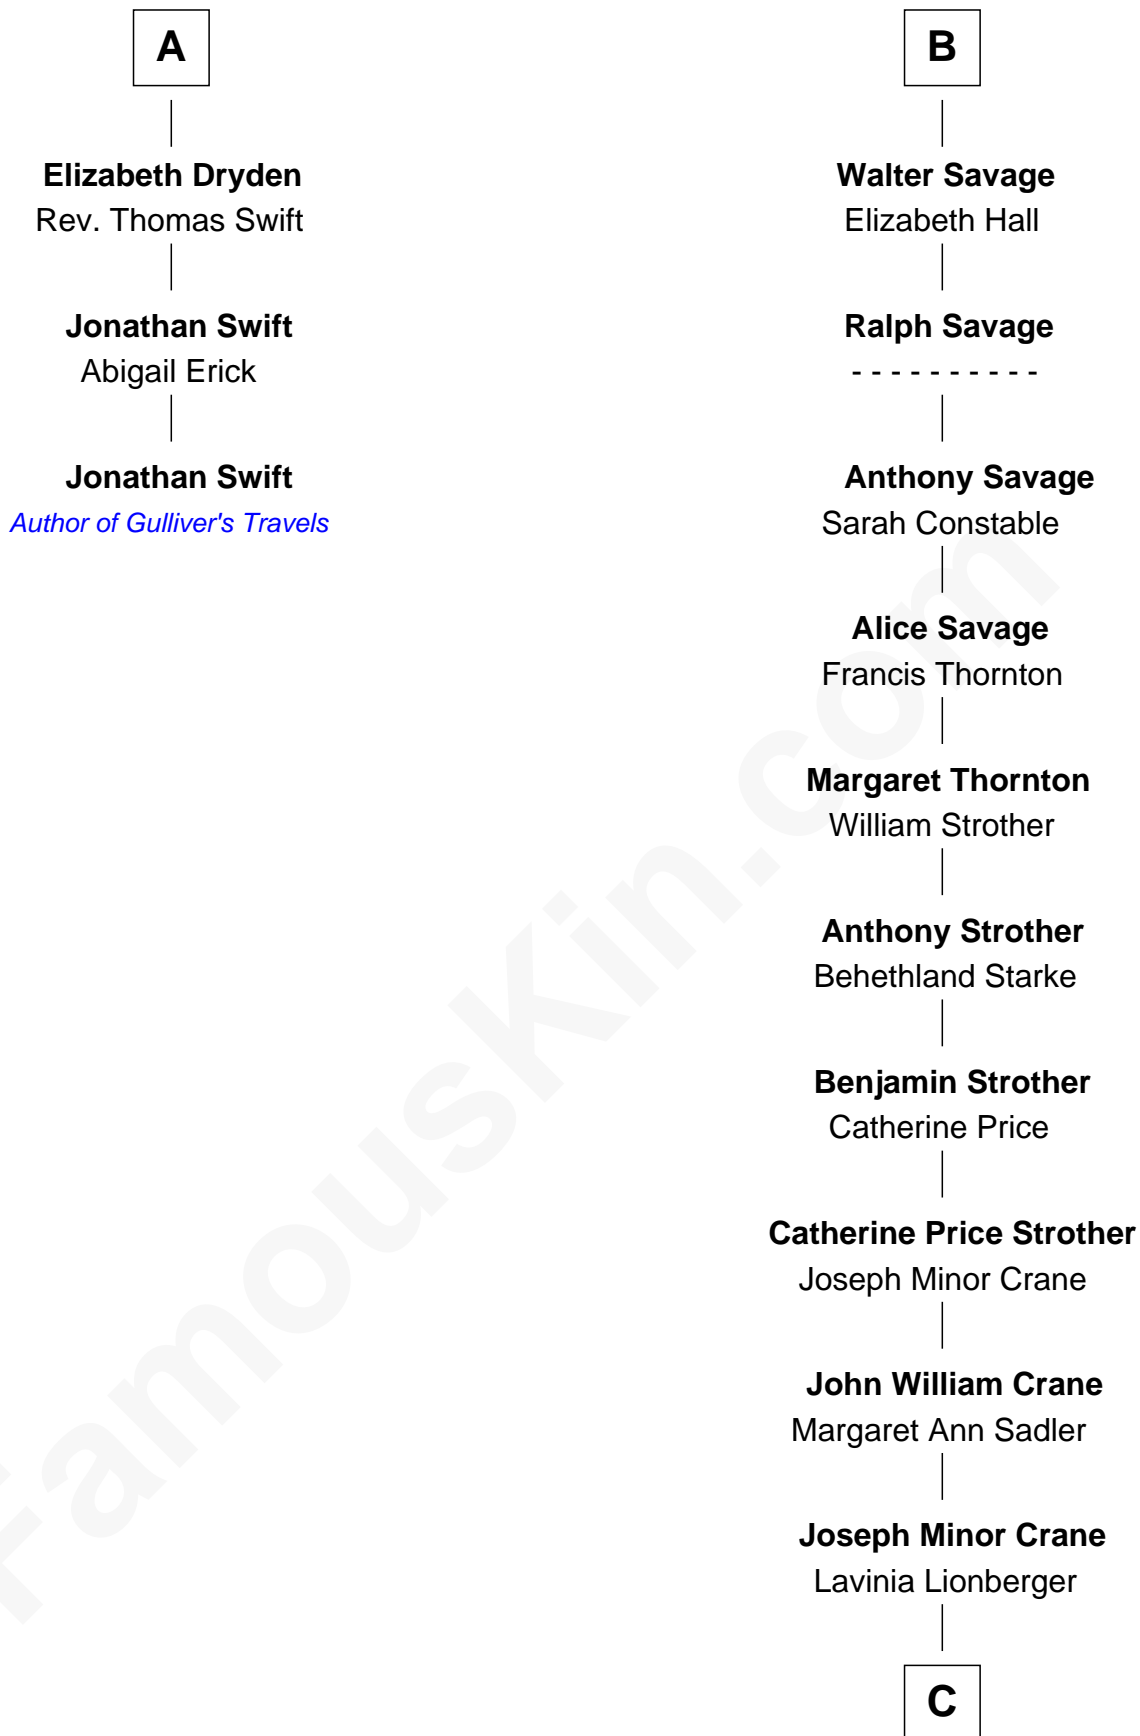

FamousKin.com Relationship Chart of

Jonathan Swift

Author of Gulliver's Travels

9th cousin 9 times removed of

Randolph Scott

Movie Actor

Robert de Ferrers
Margaret Despencer

Phillippa Ferrers
Sir Thomas Greene

Elizabeth Greene
William Raleigh

Sir Edward Raleigh
Margaret Verney

Sir Edward Raleigh
Anne Chamberlayne

Bridget Raleigh
Sir John Cope

Elizabeth Cope
John Dryden

Nicholas Dryden
Mary Emyley

A

Sir Edmund Ferrers
Ellen Roche

Margaret Ferrers
John de Beauchamp

Sir Richard de Beauchamp
Elizabeth Stafford

Anne de Beauchamp
Sir Richard Lygon

Sir Richard Lygon
Margaret Greville

Anne Lygon
Sir Christopher Savage

Francis Savage
Anne Sheldon

B

FamousKin.com