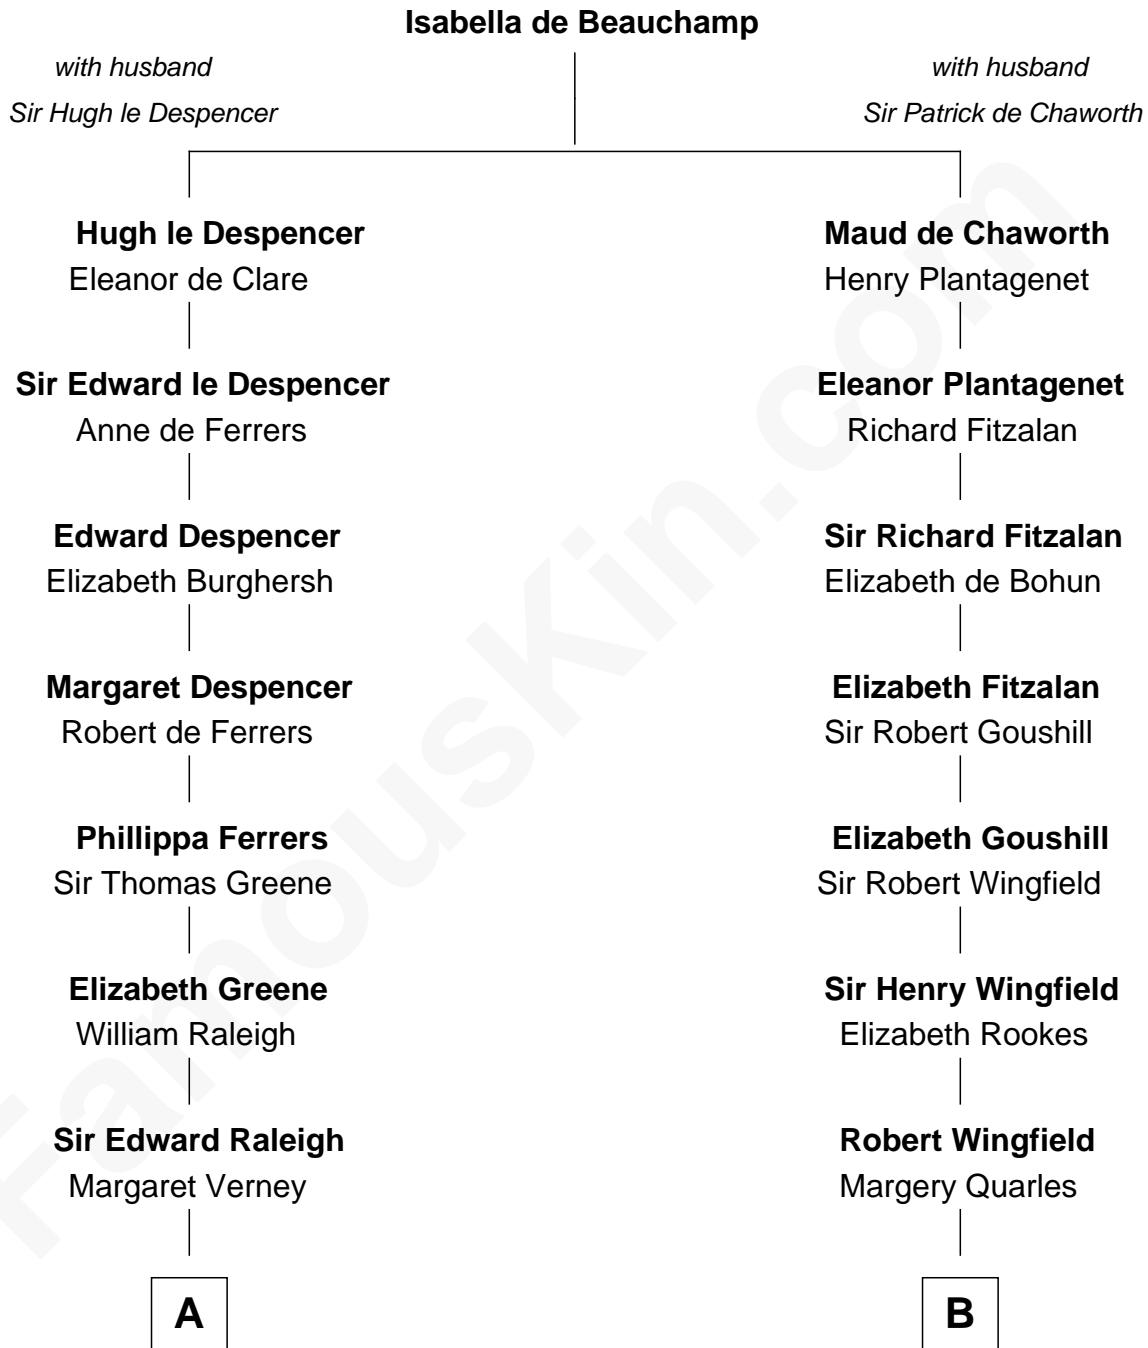

FamousKin.com Relationship Chart of

Jonathan Swift

Author of Gulliver's Travels

13th cousin 6 times removed of

Anderson Cooper

Television Journalist

C

Reginald Claypoole Vanderbilt

Gloria Maria Mercedes Morgan

Gloria Laura Morgan Vanderbilt

Wyatt Emory Cooper

Anderson Cooper

Television Journalist

FamousKin.com