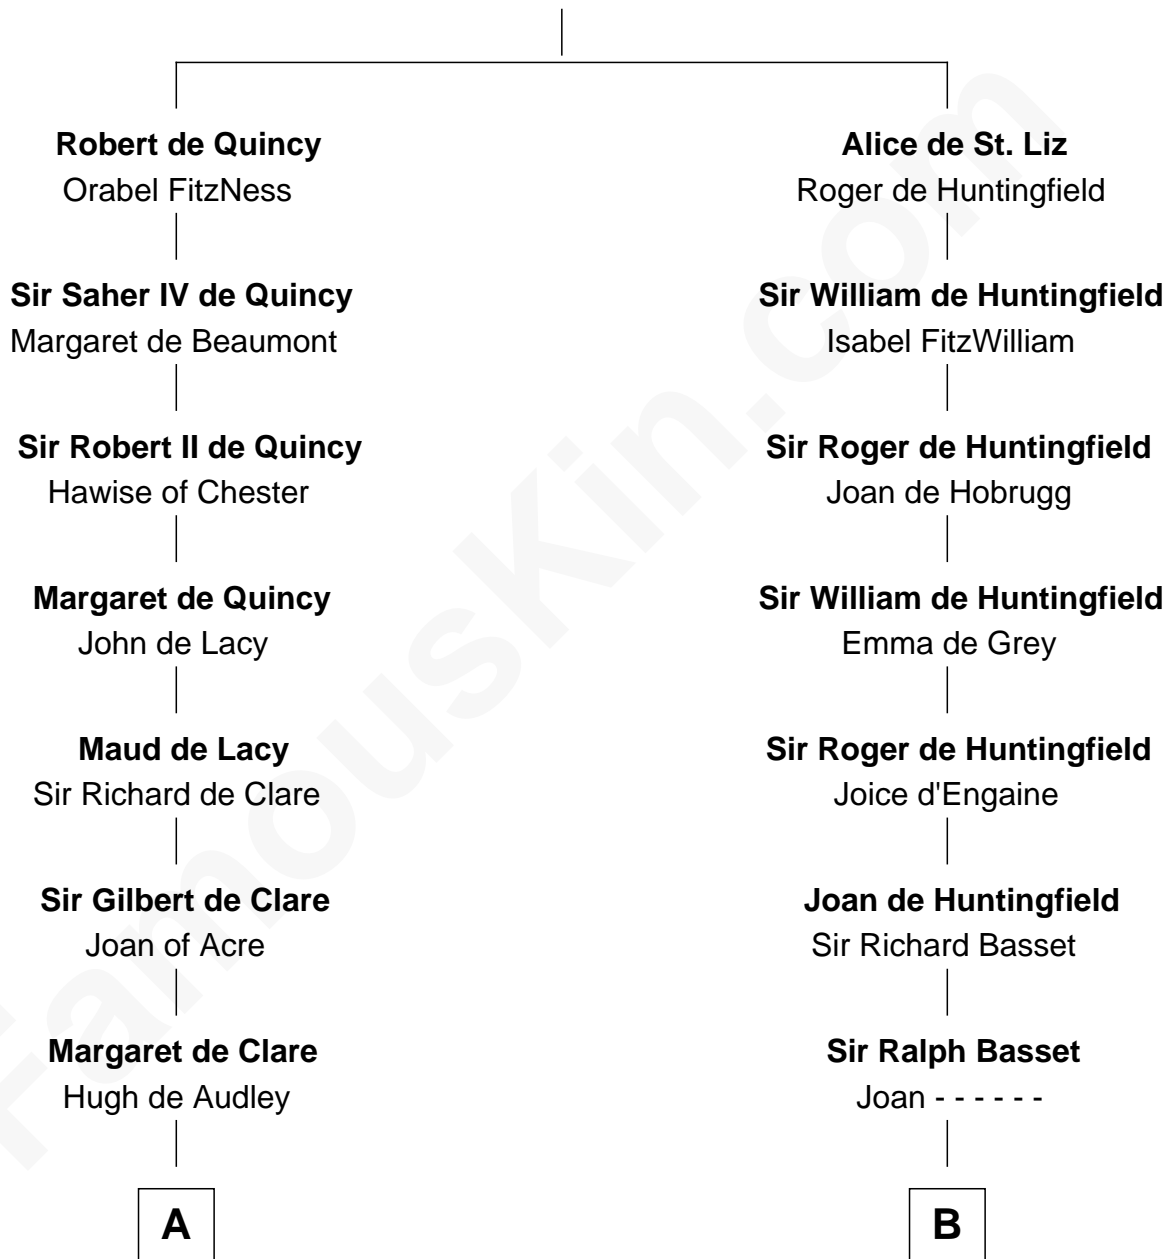

FamousKin.com Relationship Chart of

Jonathan Swift

Author of Gulliver's Travels

19th cousin 1 time removed of

William Greene

2nd Governor of Rhode Island

Saher I de Quincy

Maud de St. Liz

C

Elizabeth Dryden
Rev. Thomas Swift

Jonathan Swift
Abigail Erick

Jonathan Swift
Author of Gulliver's Travels

D

Annis Almy
John Greene

Samuel Greene
Mary Gorton

William Greene
Catharine Greene

William Greene
2nd Governor of Rhode Island