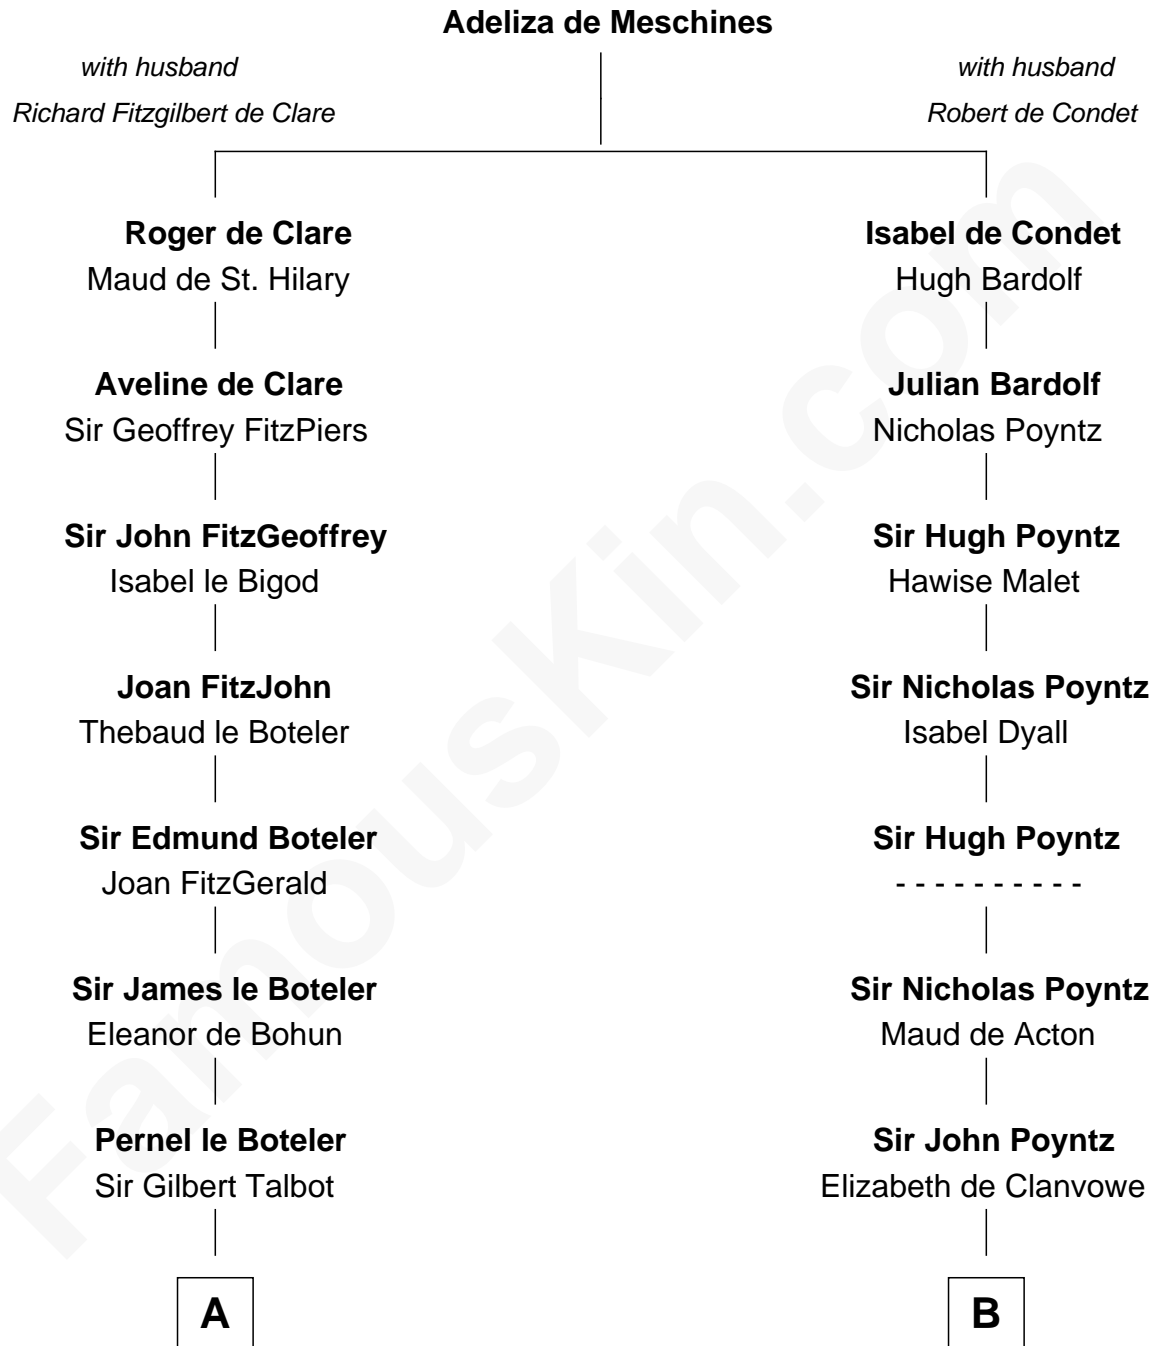

FamousKin.com Relationship Chart of

Jonathan Swift

Author of Gulliver's Travels

18th cousin 1 time removed of

William Greene

2nd Governor of Rhode Island

C

Jonathan Swift

Abigail Erick

Jonathan Swift

Author of Gulliver's Travels

D

Samuel Greene

Mary Gorton

William Greene

Catharine Greene