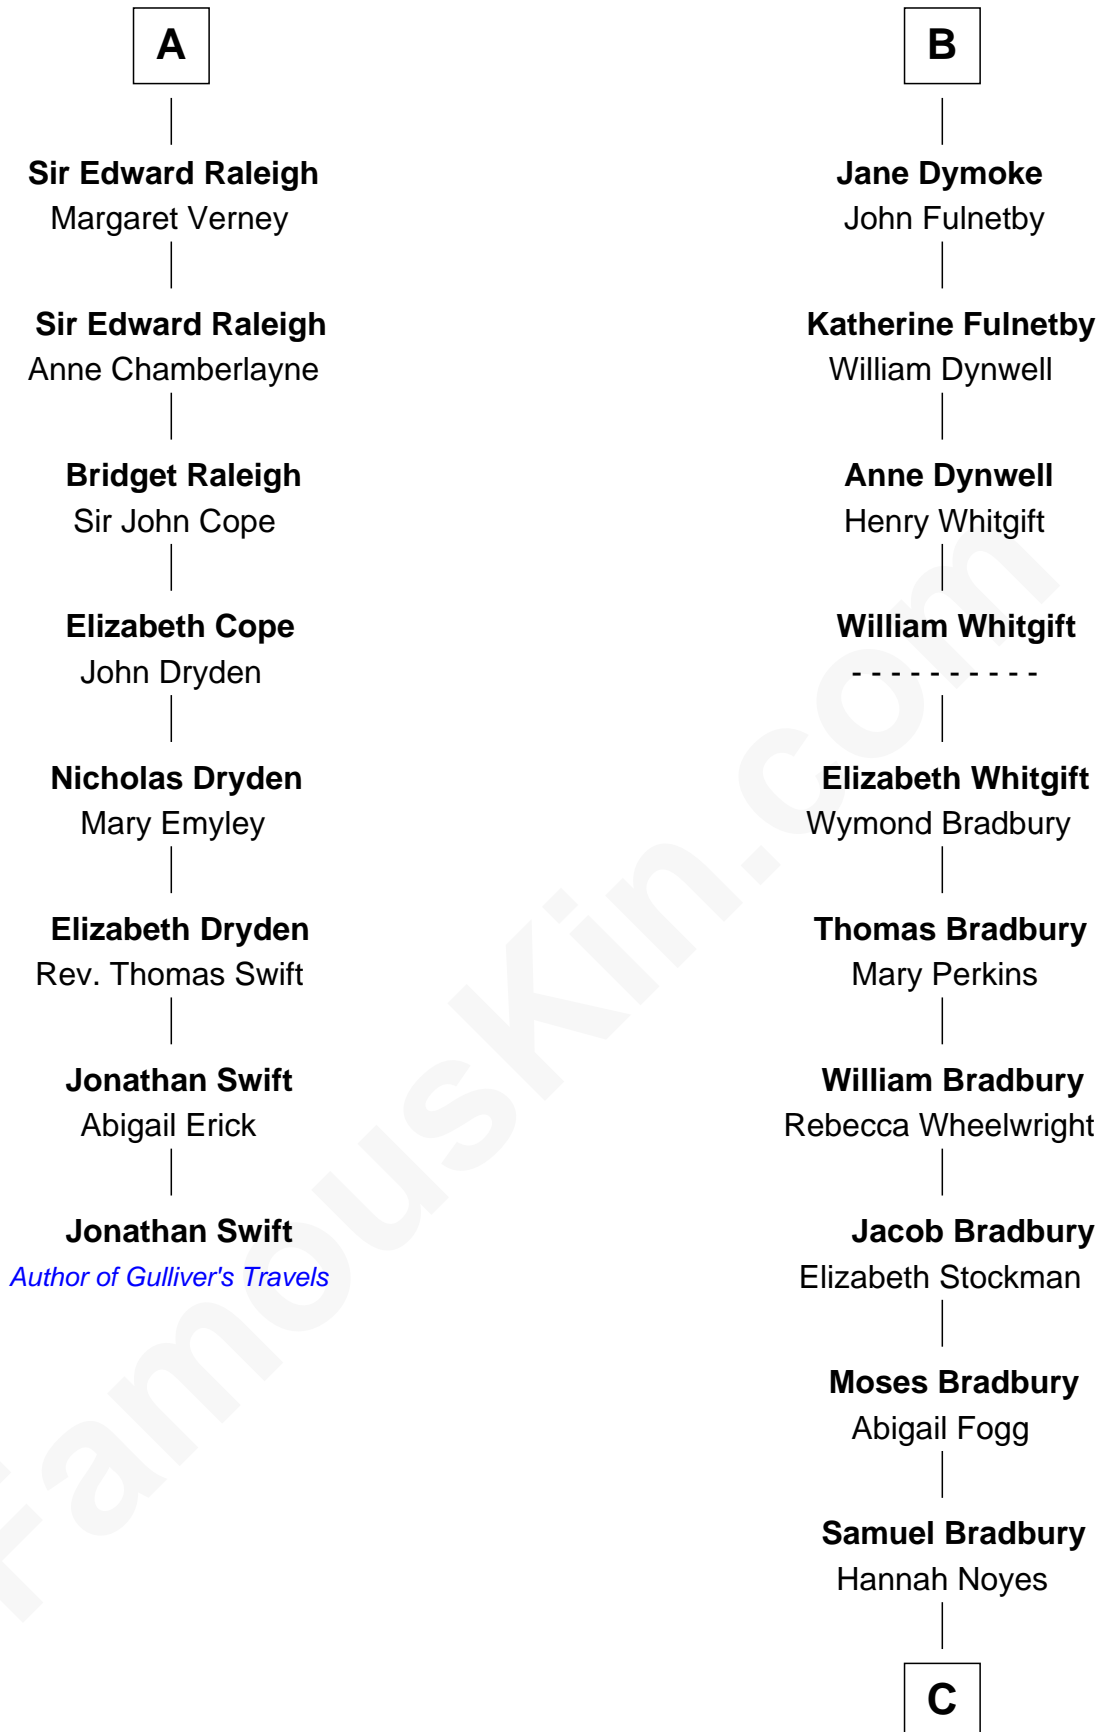

FamousKin.com Relationship Chart of

Jonathan Swift

Author of Gulliver's Travels

14th cousin 7 times removed of

Ray Bradbury

Author of The Martian Chronicles

C

Samuel Bradbury

Frances Mary Rothead

Samuel Irving Bradbury

Mary Adell Spaulding

Samuel Hinkston Bradbury

Minnie Alice Davis

Leonard Spaulding Bradbury

Esther Marie Moberg

Ray Bradbury