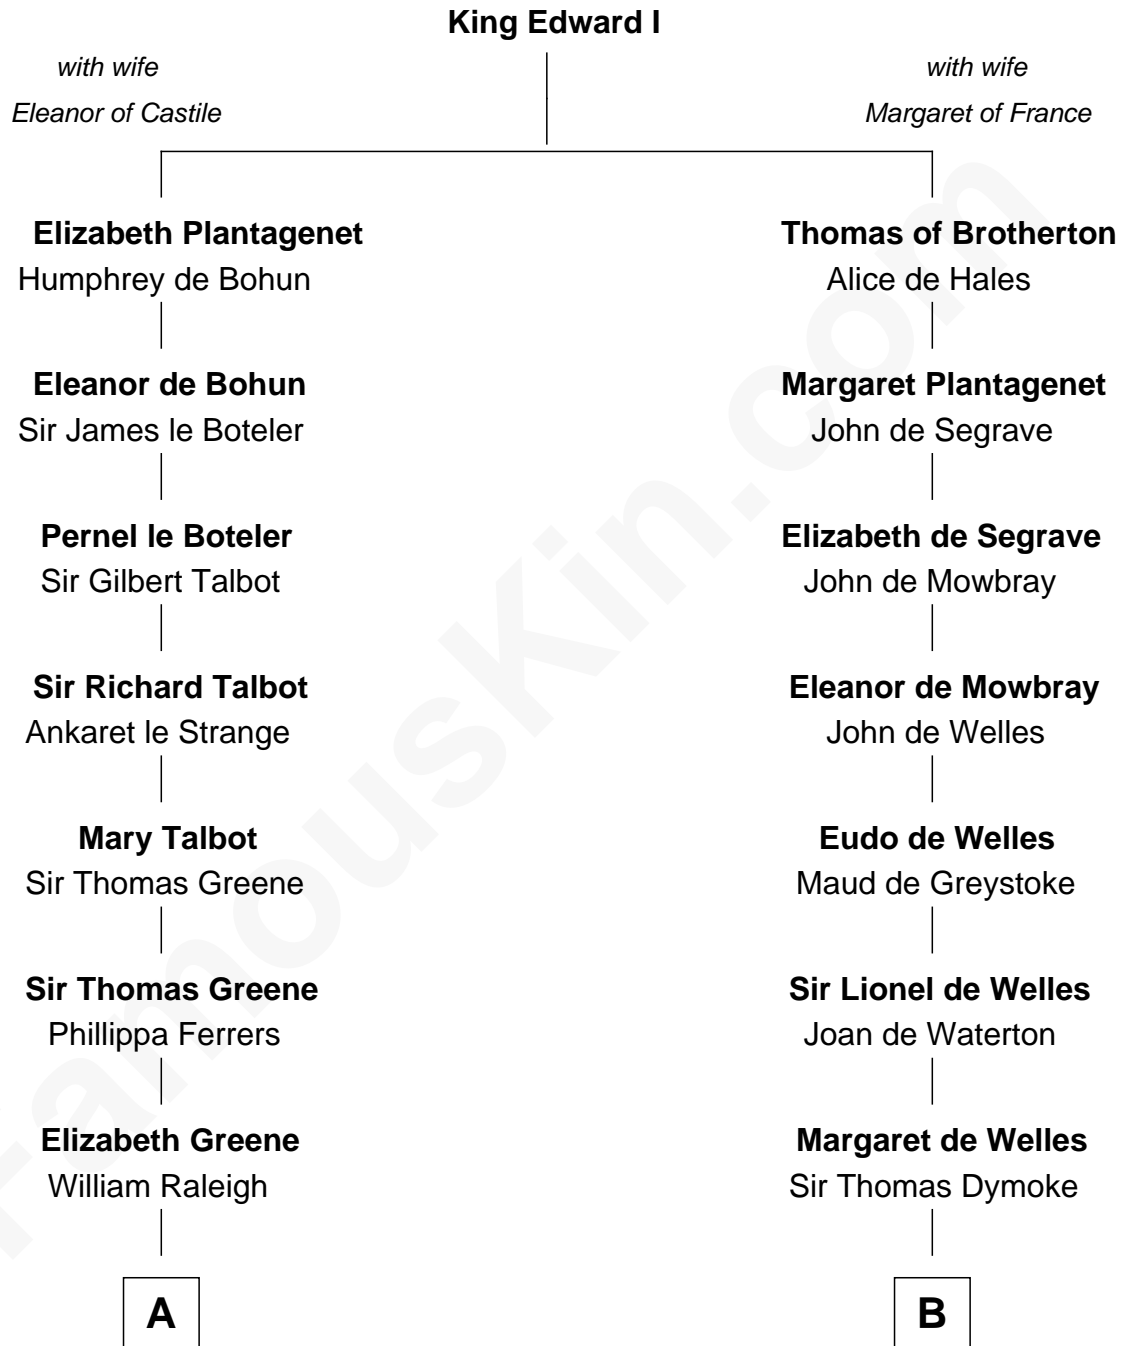

FamousKin.com Relationship Chart of

Jonathan Swift

Author of Gulliver's Travels

14th cousin 7 times removed of

Ray Bradbury

Author of The Martian Chronicles

C

Samuel Bradbury

Frances Mary Rothead

Samuel Irving Bradbury

Mary Adell Spaulding

Samuel Hinkston Bradbury

Minnie Alice Davis

Leonard Spaulding Bradbury

Esther Marie Moberg

Ray Bradbury