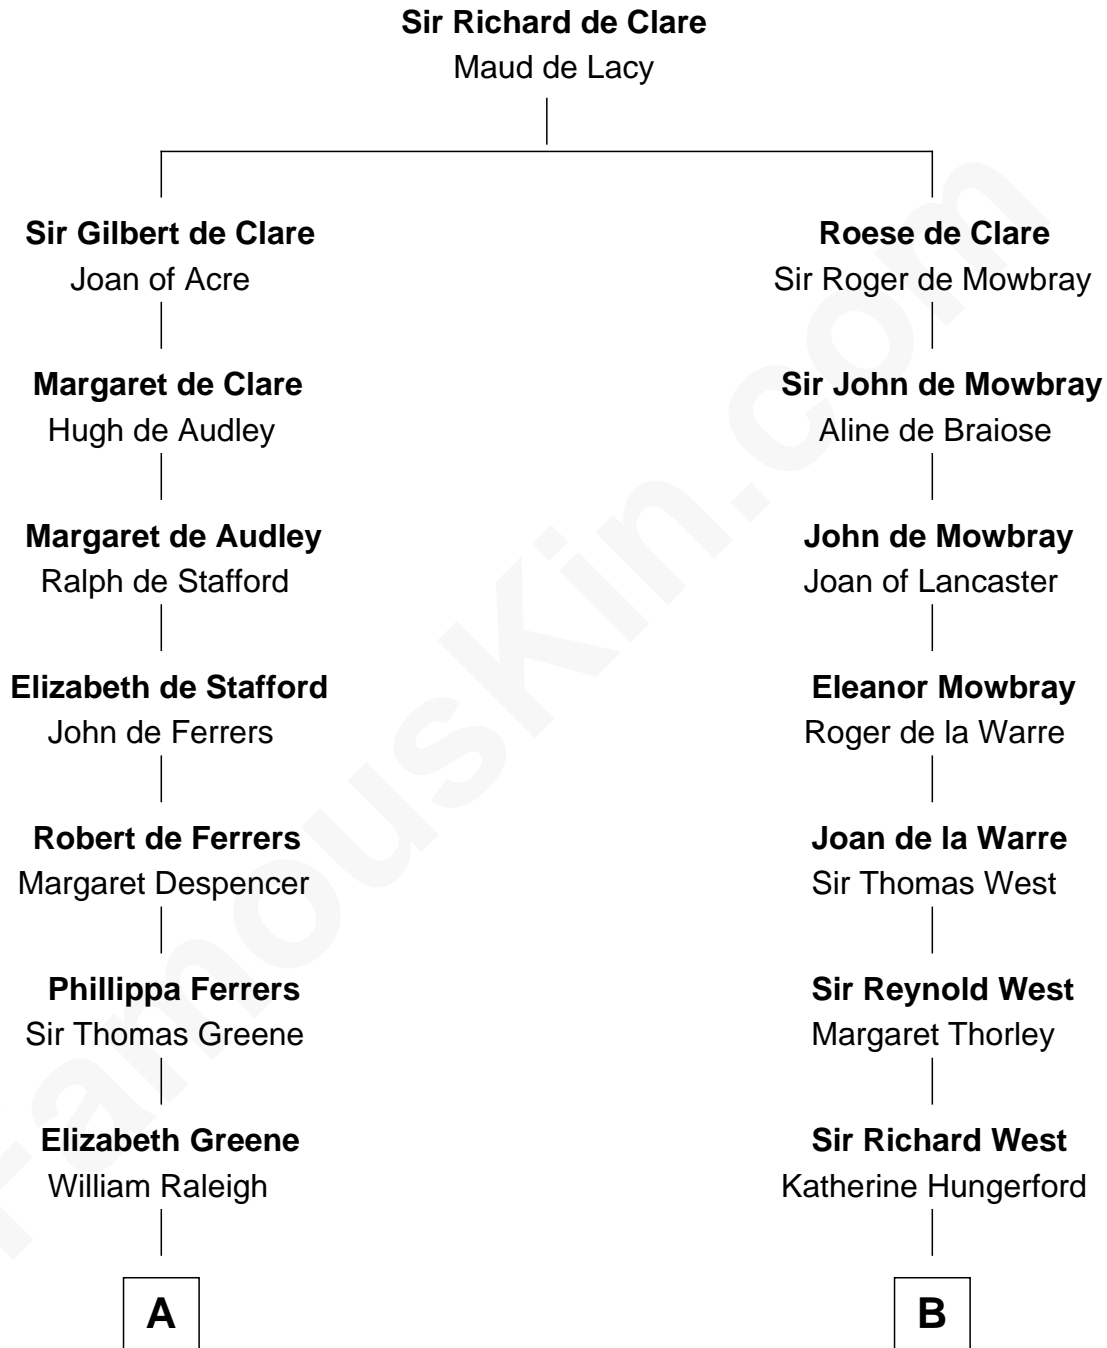

FamousKin.com Relationship Chart of

Jonathan Swift

Author of Gulliver's Travels

14th cousin 7 times removed of

Ray Bradbury

Author of The Martian Chronicles

C

Samuel Bradbury

Frances Mary Rohead

Samuel Irving Bradbury

Mary Adell Spaulding

Samuel Hinkston Bradbury

Minnie Alice Davis

Leonard Spaulding Bradbury

Esther Marie Moberg

Ray Bradbury