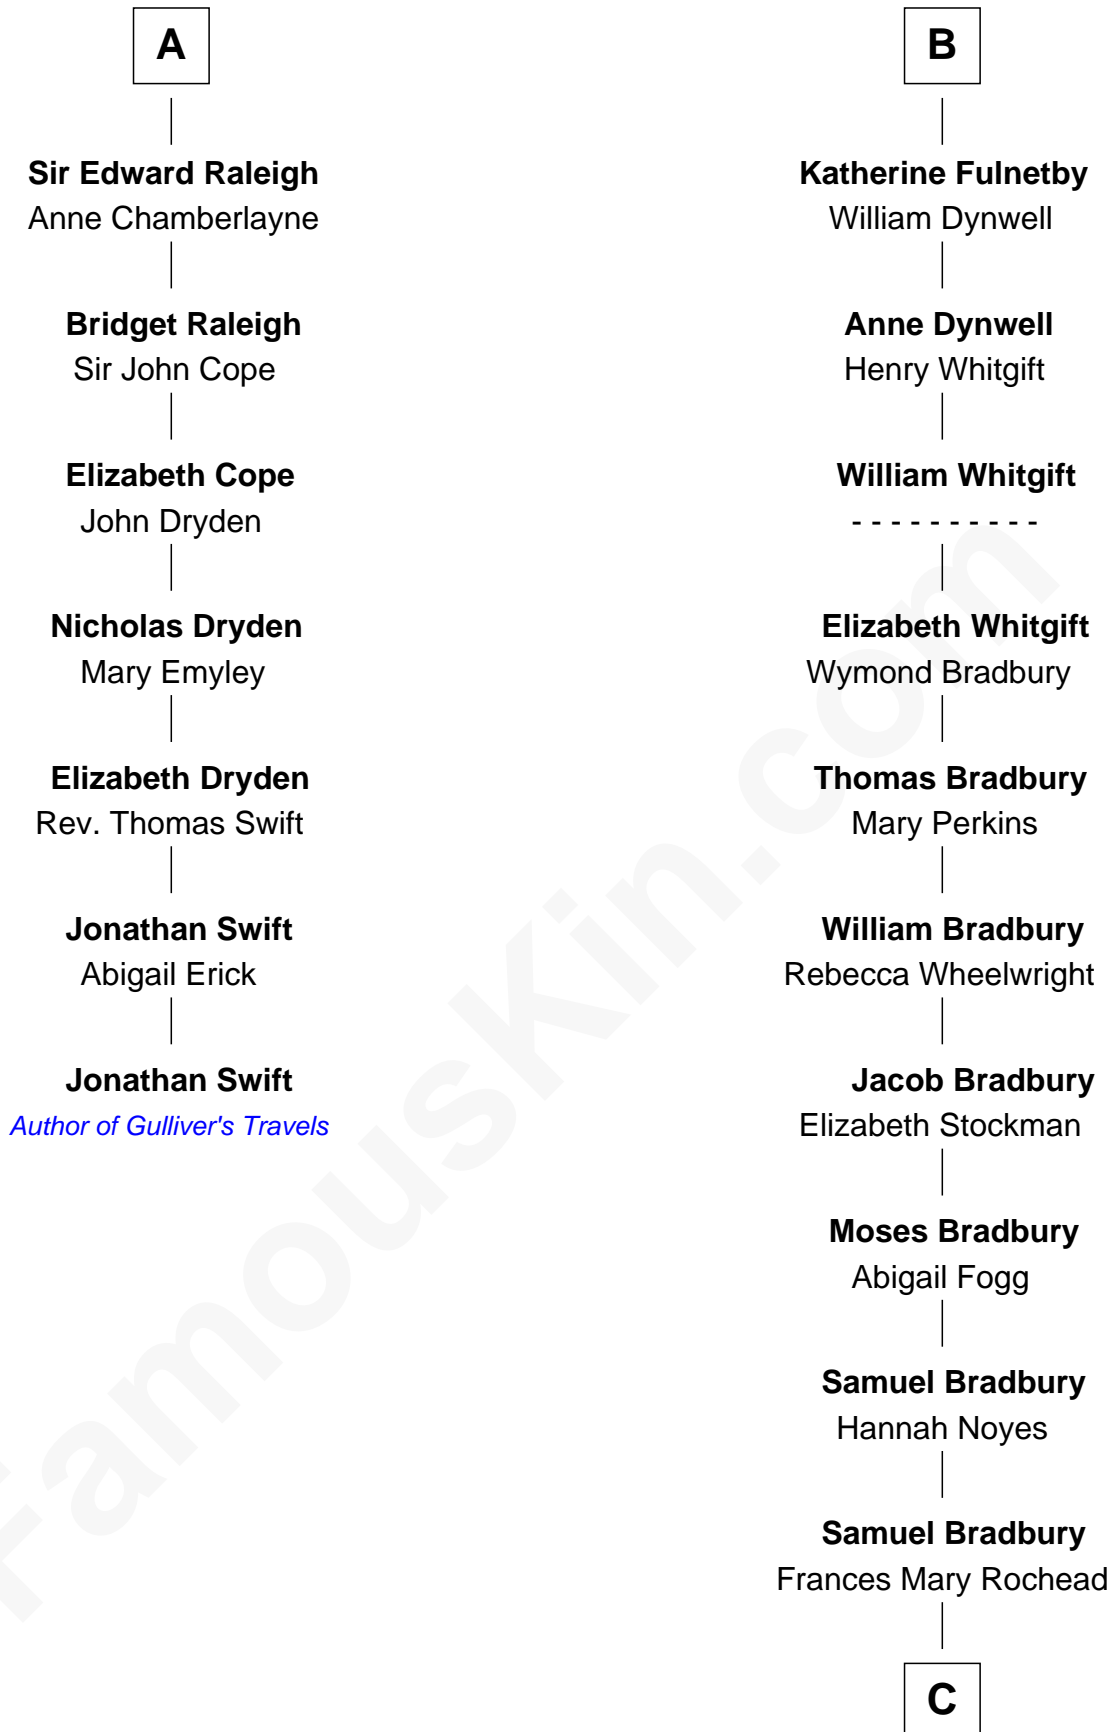

# FamousKin.com Relationship Chart of

**Jonathan Swift**

*Author of Gulliver's Travels*

13th cousin 7 times removed of

**Ray Bradbury**

*Author of The Martian Chronicles*

**Sir Hugh I de Audley**

Iseult de Mortimer

C

Samuel Irving Bradbury

Mary Adell Spaulding

Samuel Hinkston Bradbury

Minnie Alice Davis

Leonard Spaulding Bradbury

Esther Marie Moberg

Ray Bradbury