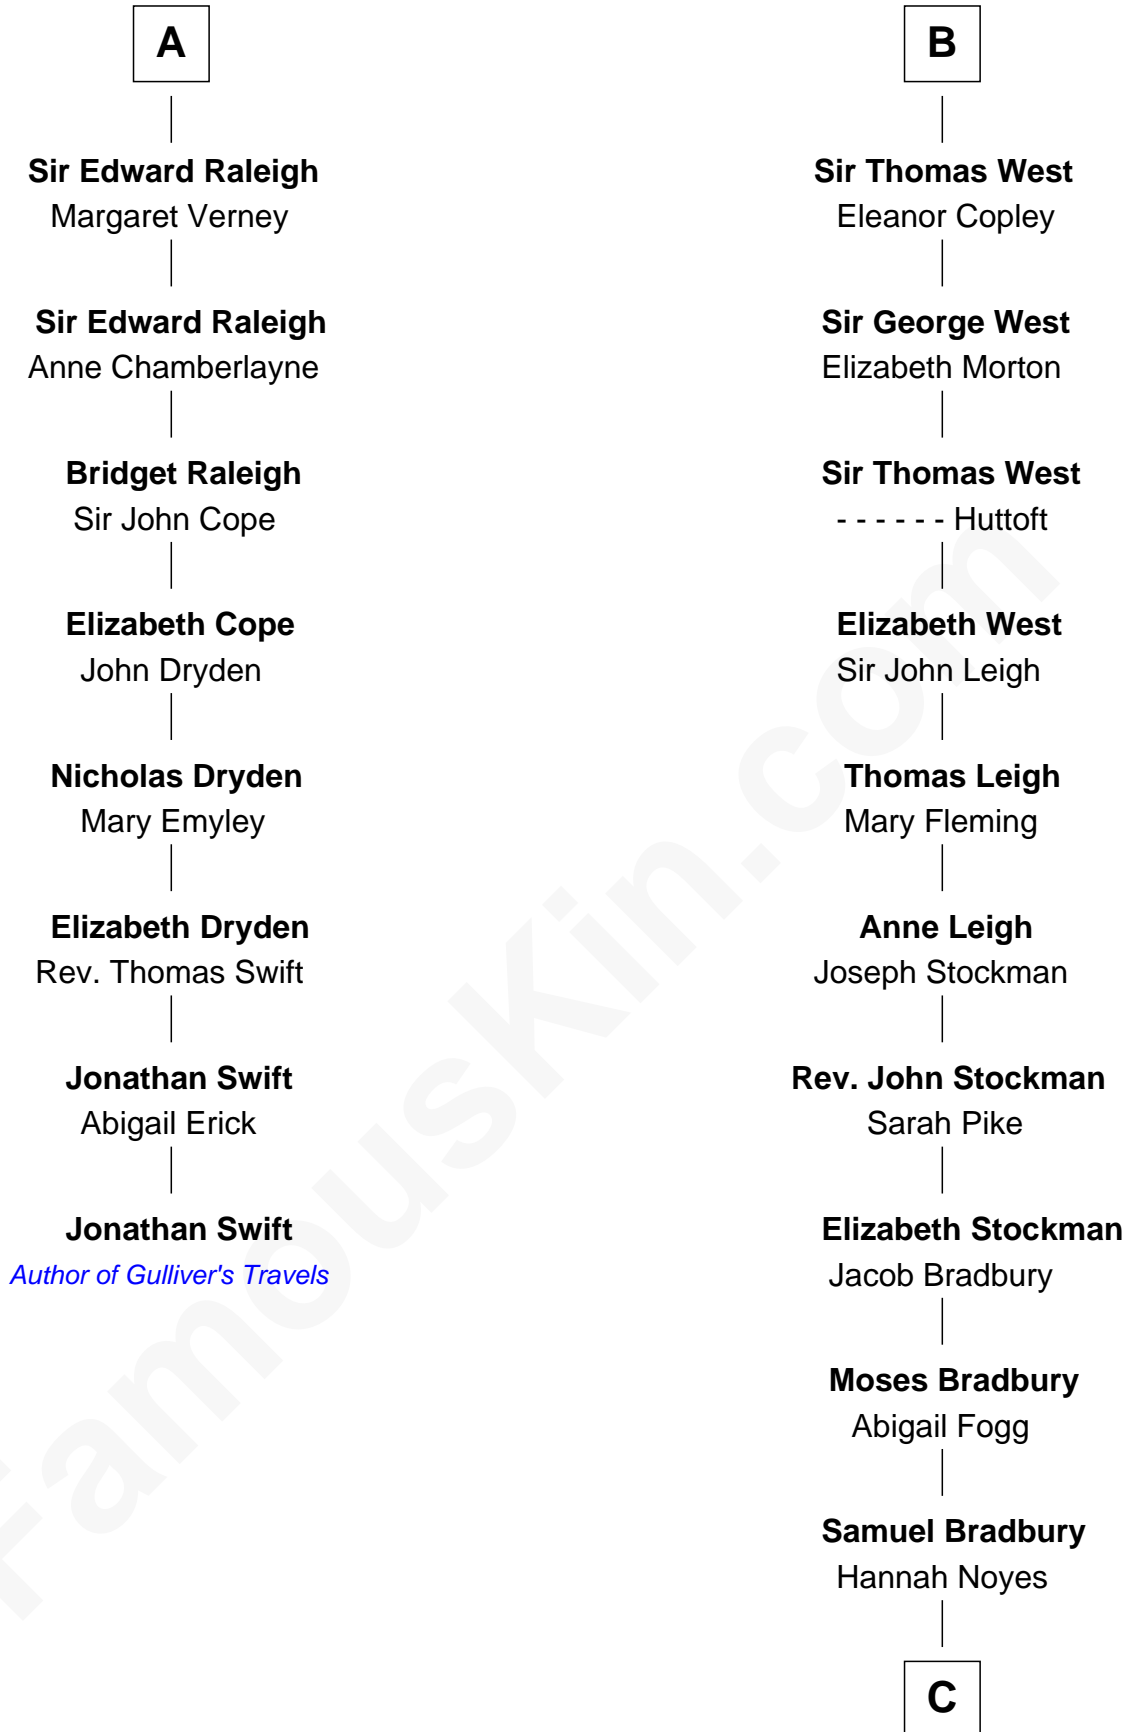

FamousKin.com Relationship Chart of

Jonathan Swift

Author of Gulliver's Travels

14th cousin 7 times removed of

Ray Bradbury

Author of The Martian Chronicles

Sir Hugh le Despencer

Aveline Basset

Margaret Despencer

Robert de Ferrers

Phillippa Ferrers

Sir Thomas Greene

Elizabeth Greene

William Raleigh

A

Eleanor le Despencer

Sir Walter Hungerford

Sir Robert Hungerford

Margaret Botreaux

Katherine Hungerford

Sir Richard West

B

C

Samuel Bradbury

Frances Mary Rothead

Samuel Irving Bradbury

Mary Adell Spaulding

Samuel Hinkston Bradbury

Minnie Alice Davis

Leonard Spaulding Bradbury

Esther Marie Moberg

Ray Bradbury