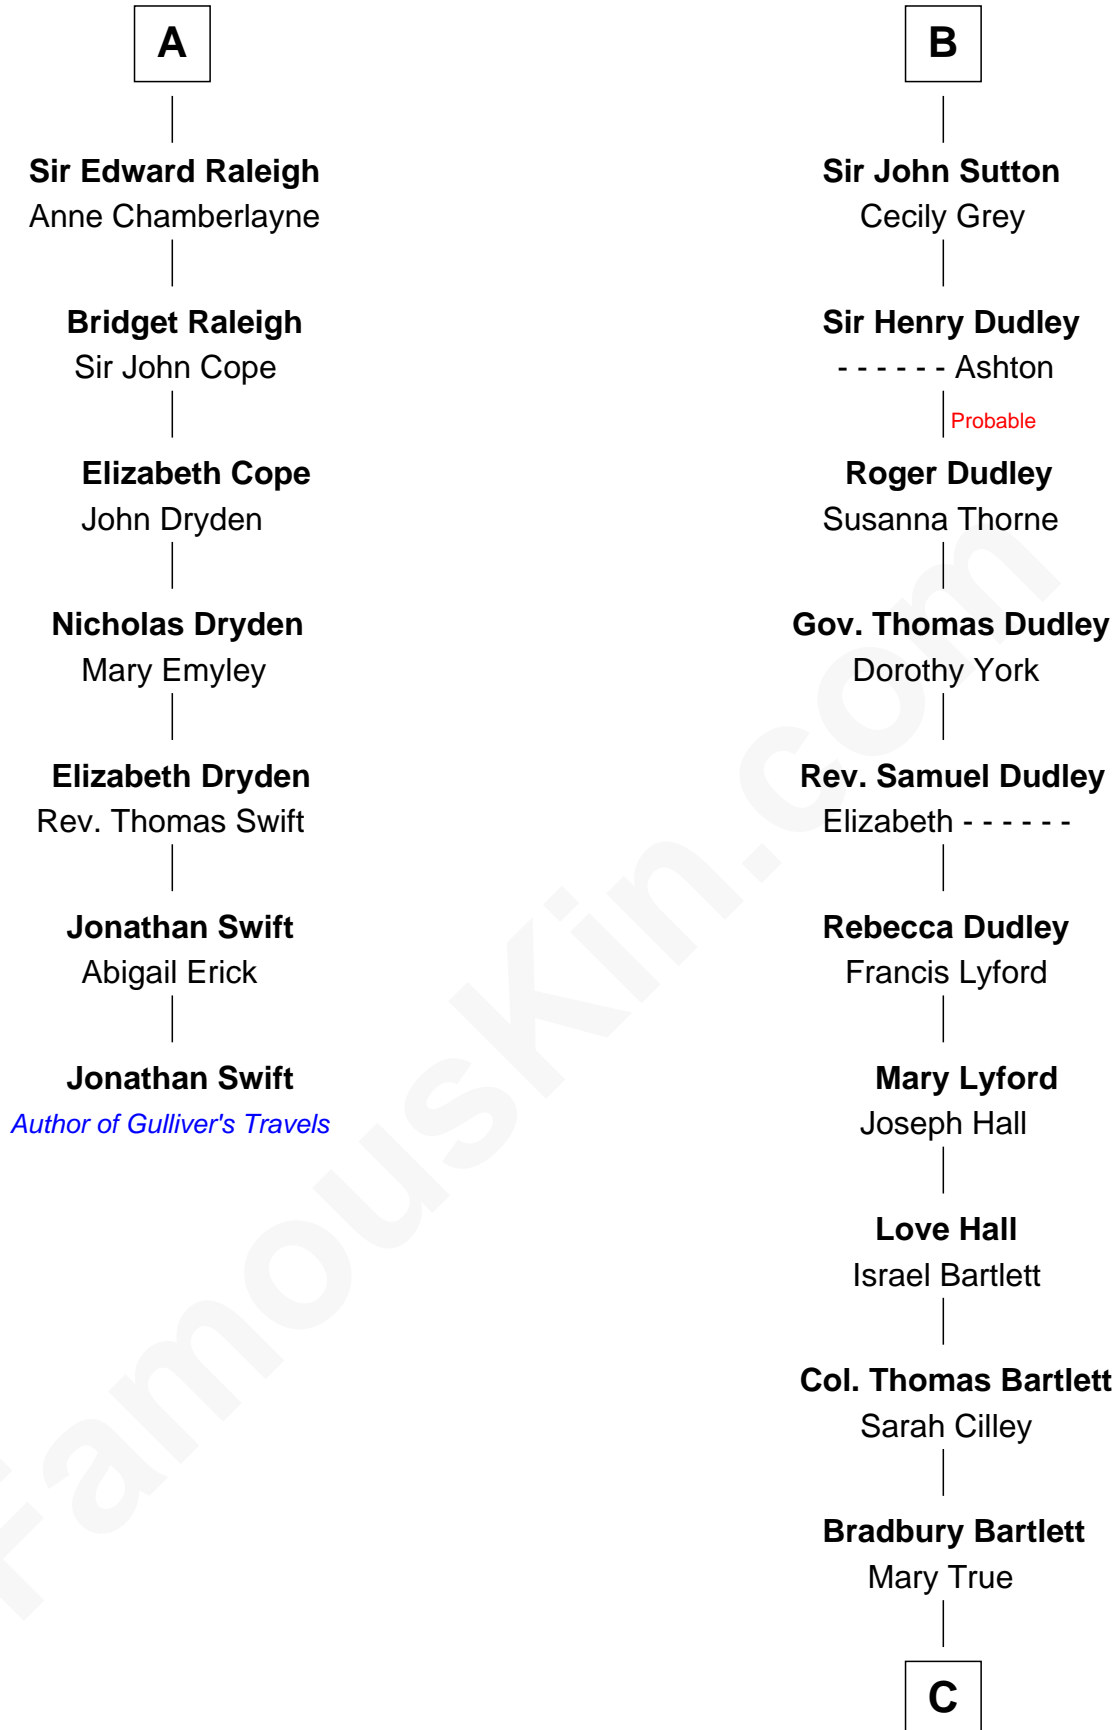

FamousKin.com Relationship Chart of

Jonathan Swift

Author of Gulliver's Travels

13th cousin 7 times removed of

Alan Shepard

Mercury and Apollo Astronaut

C

—
Thomas Bradbury Bartlett
Victoria Elizabeth Williams Cilley

—
Annie Elizabeth Bartlett
Frederick Johnson Shepard

—
Alan Bartlett Shepard
Pauline Renza Emerson

—
Alan Shepard
Mercury and Apollo Astronaut

FamousKin.com