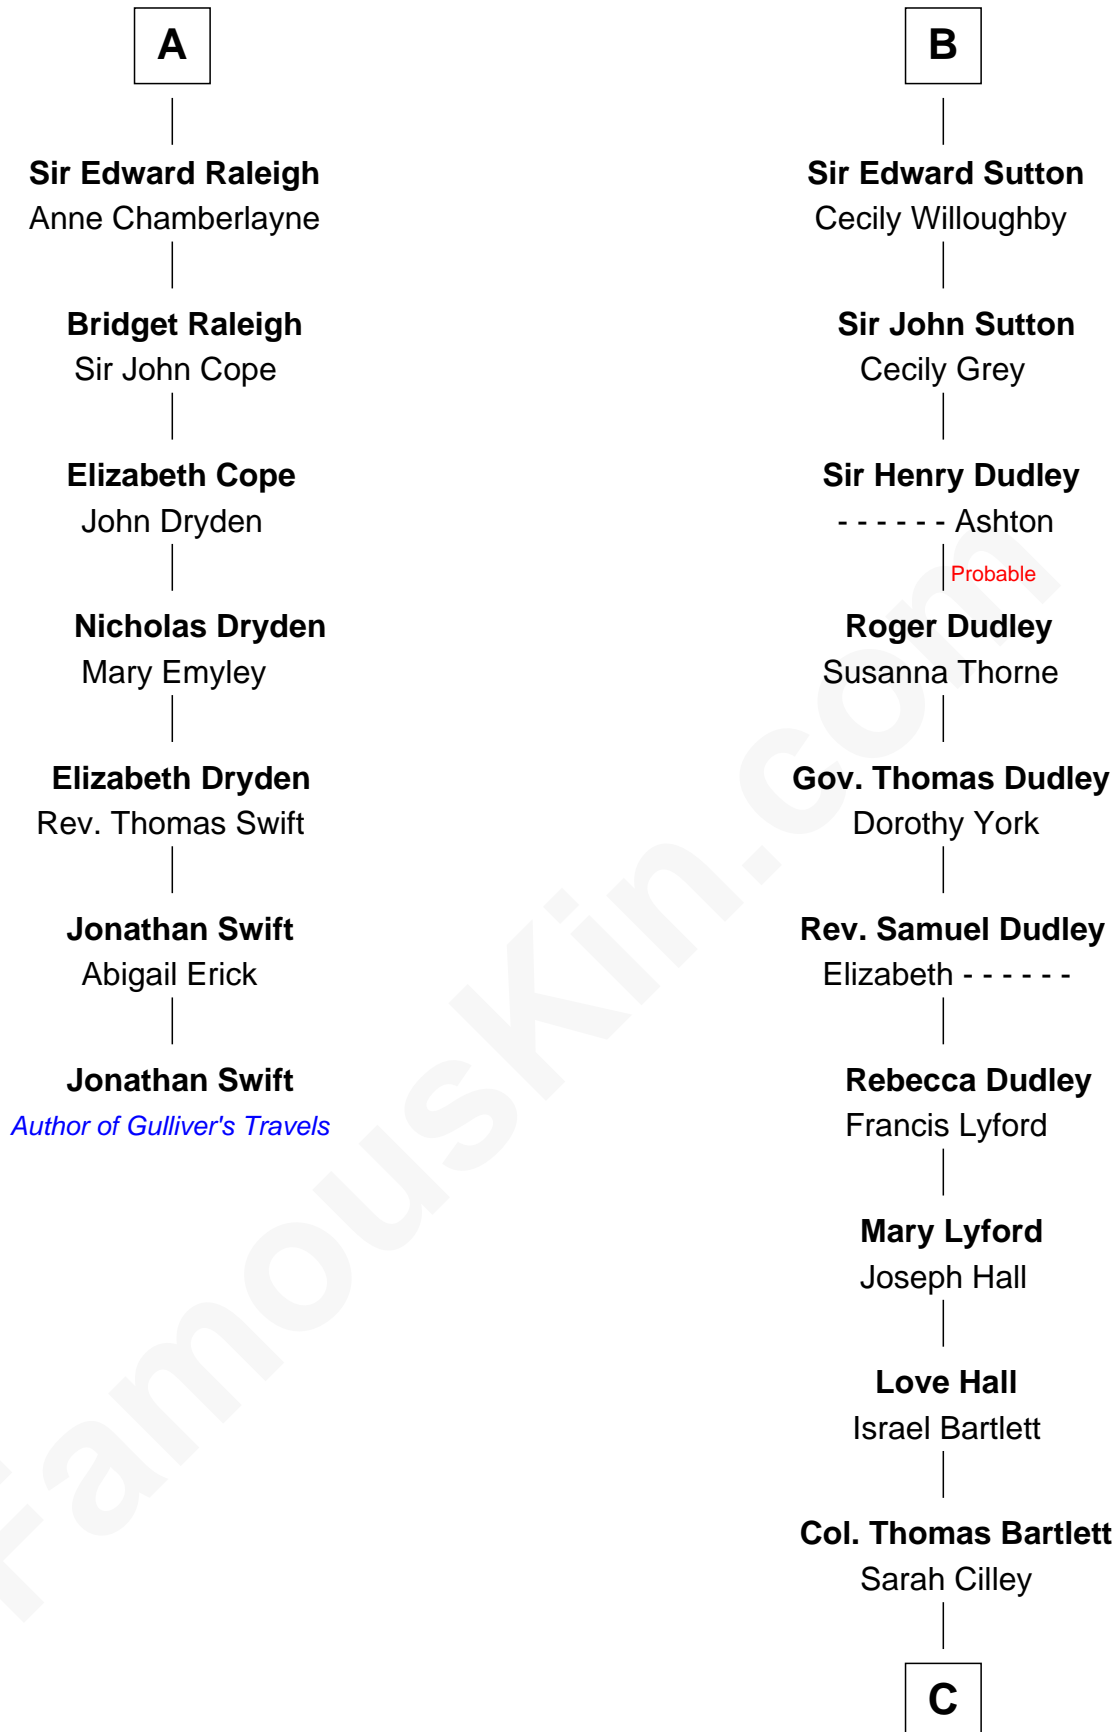

FamousKin.com Relationship Chart of

Jonathan Swift

Author of Gulliver's Travels

13th cousin 8 times removed of

Alan Shepard

Mercury and Apollo Astronaut

Sir Hugh le Despencer

Isabella de Beauchamp

C

Bradbury Bartlett

Mary True

Thomas Bradbury Bartlett

Victoria Elizabeth Williams Cilley

Annie Elizabeth Bartlett

Frederick Johnson Shepard

Alan Bartlett Shepard