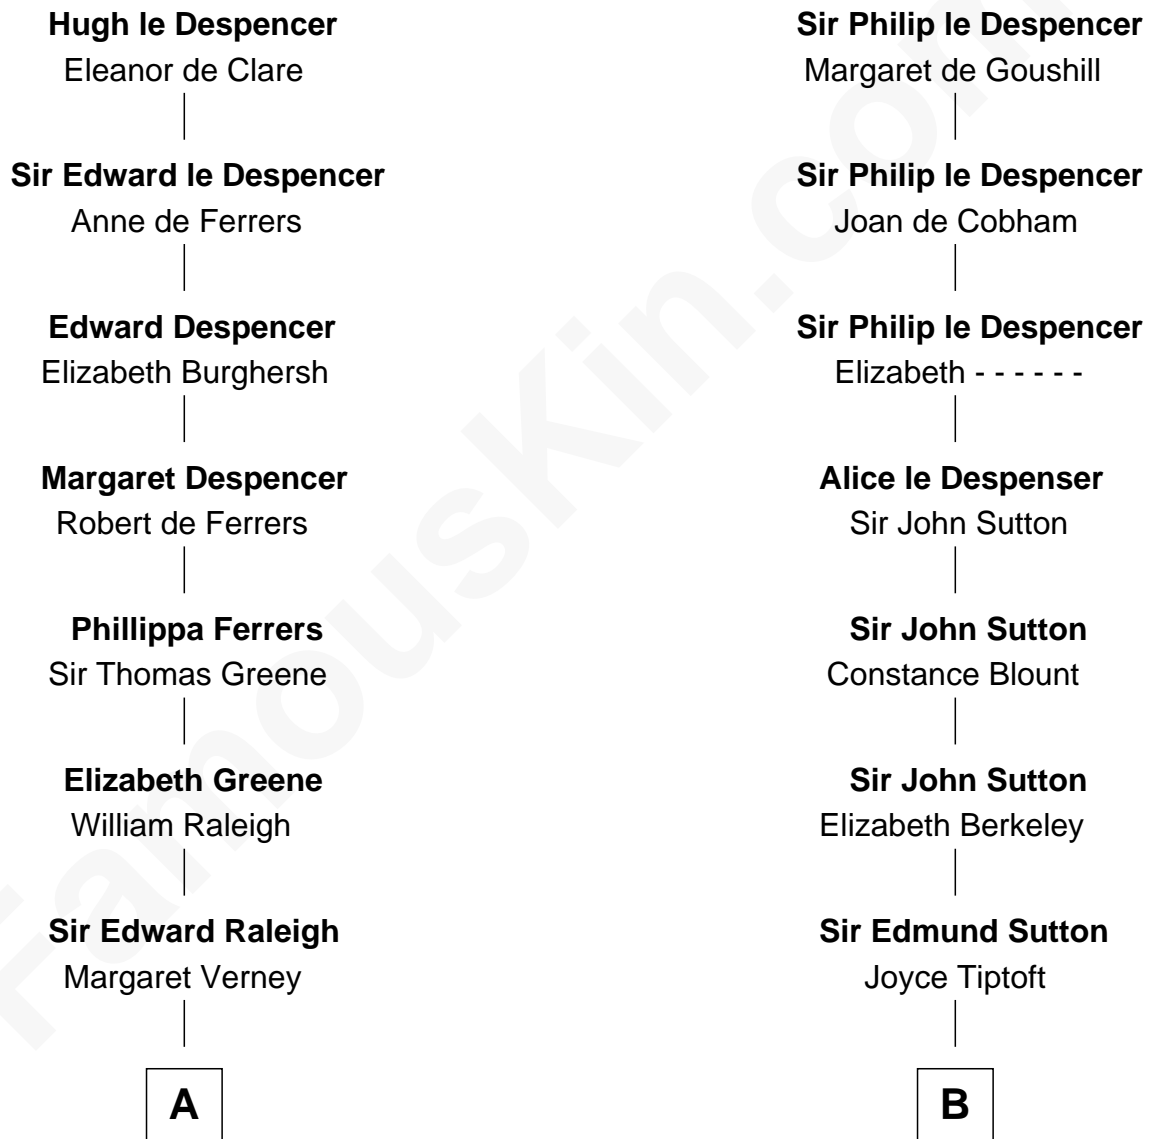

FamousKin.com Relationship Chart of

Jonathan Swift

Author of Gulliver's Travels

13th cousin 8 times removed of

Alan Shepard

Mercury and Apollo Astronaut

Sir Hugh le Despencer

Isabella de Beauchamp

C

Bradbury Bartlett

Mary True

Thomas Bradbury Bartlett

Victoria Elizabeth Williams Cilley

Annie Elizabeth Bartlett

Frederick Johnson Shepard

Alan Bartlett Shepard