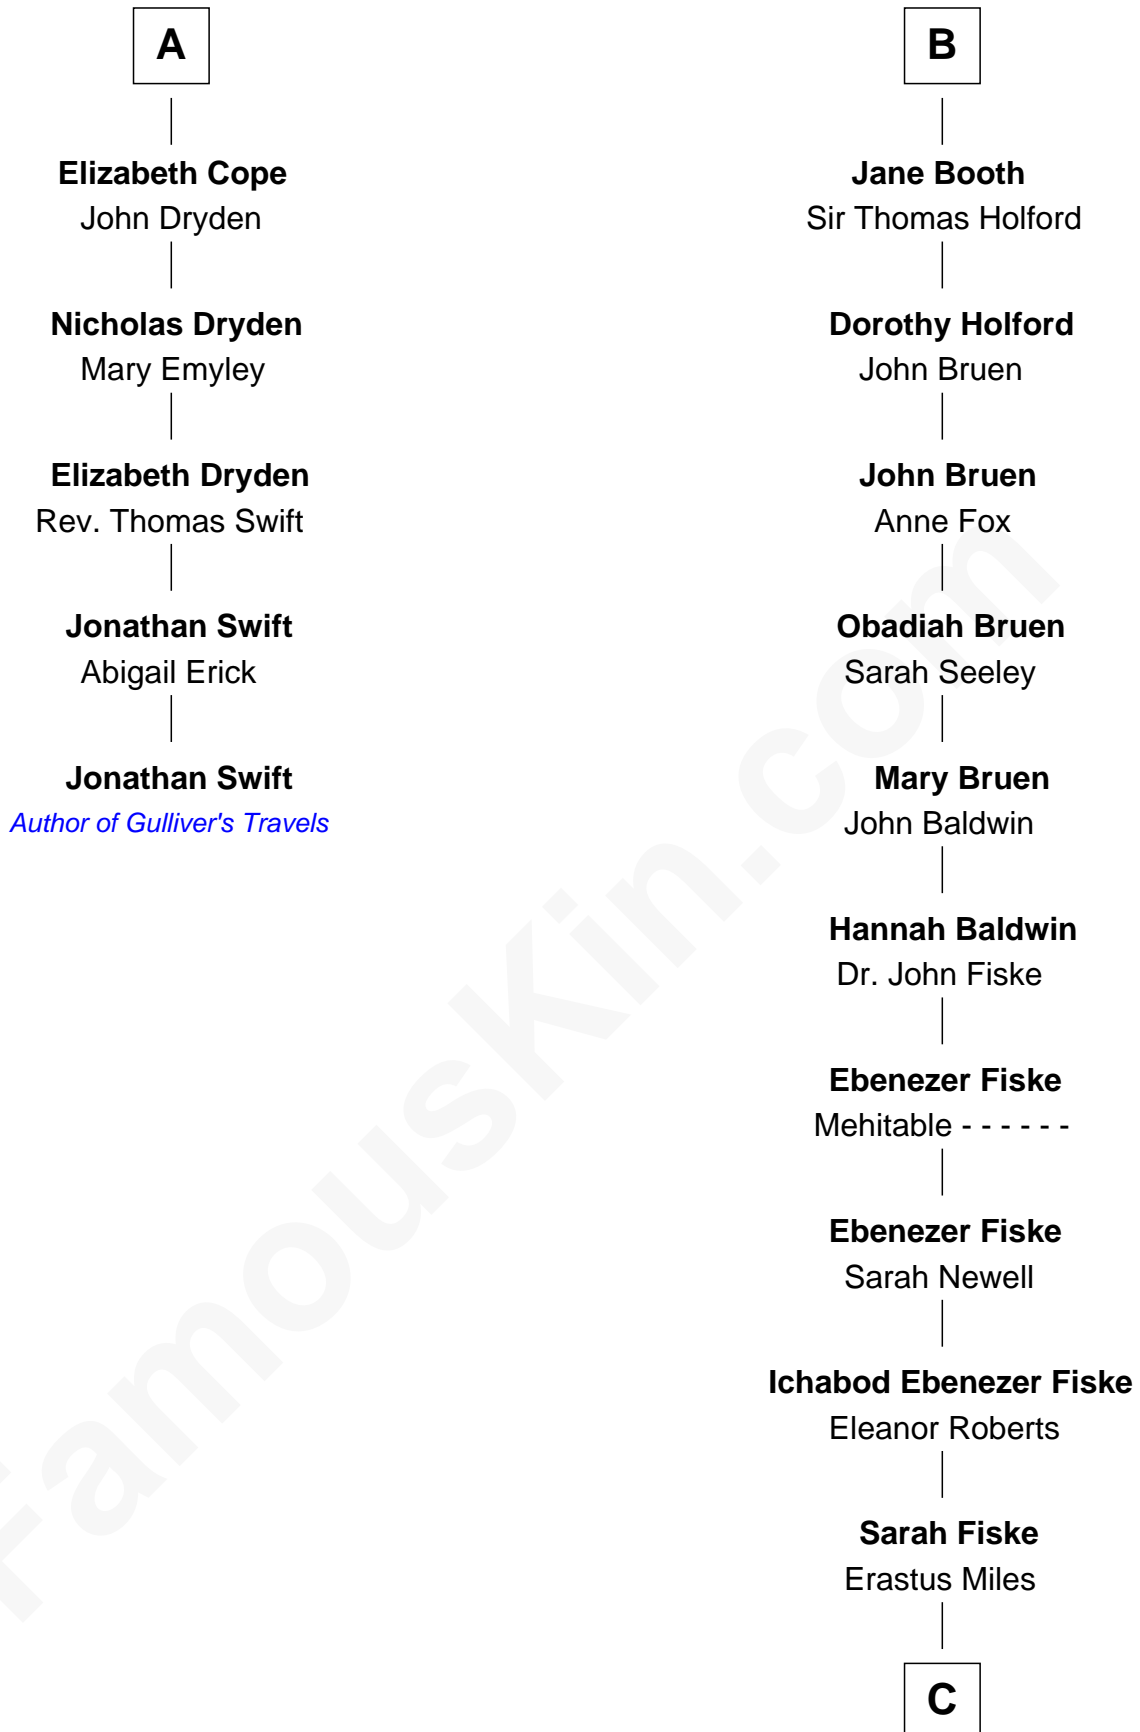

FamousKin.com Relationship Chart of

Jonathan Swift

Author of Gulliver's Travels

11th cousin 9 times removed of

Christian Herter

59th Governor of Massachusetts

C

—
Archibald Miles

Mary Treese
—

Mary Miles

Christian Herter
—

Albert Herter

Adele McGinnis
—

Christian Herter

59th Governor of Massachusetts

FamousKin.com