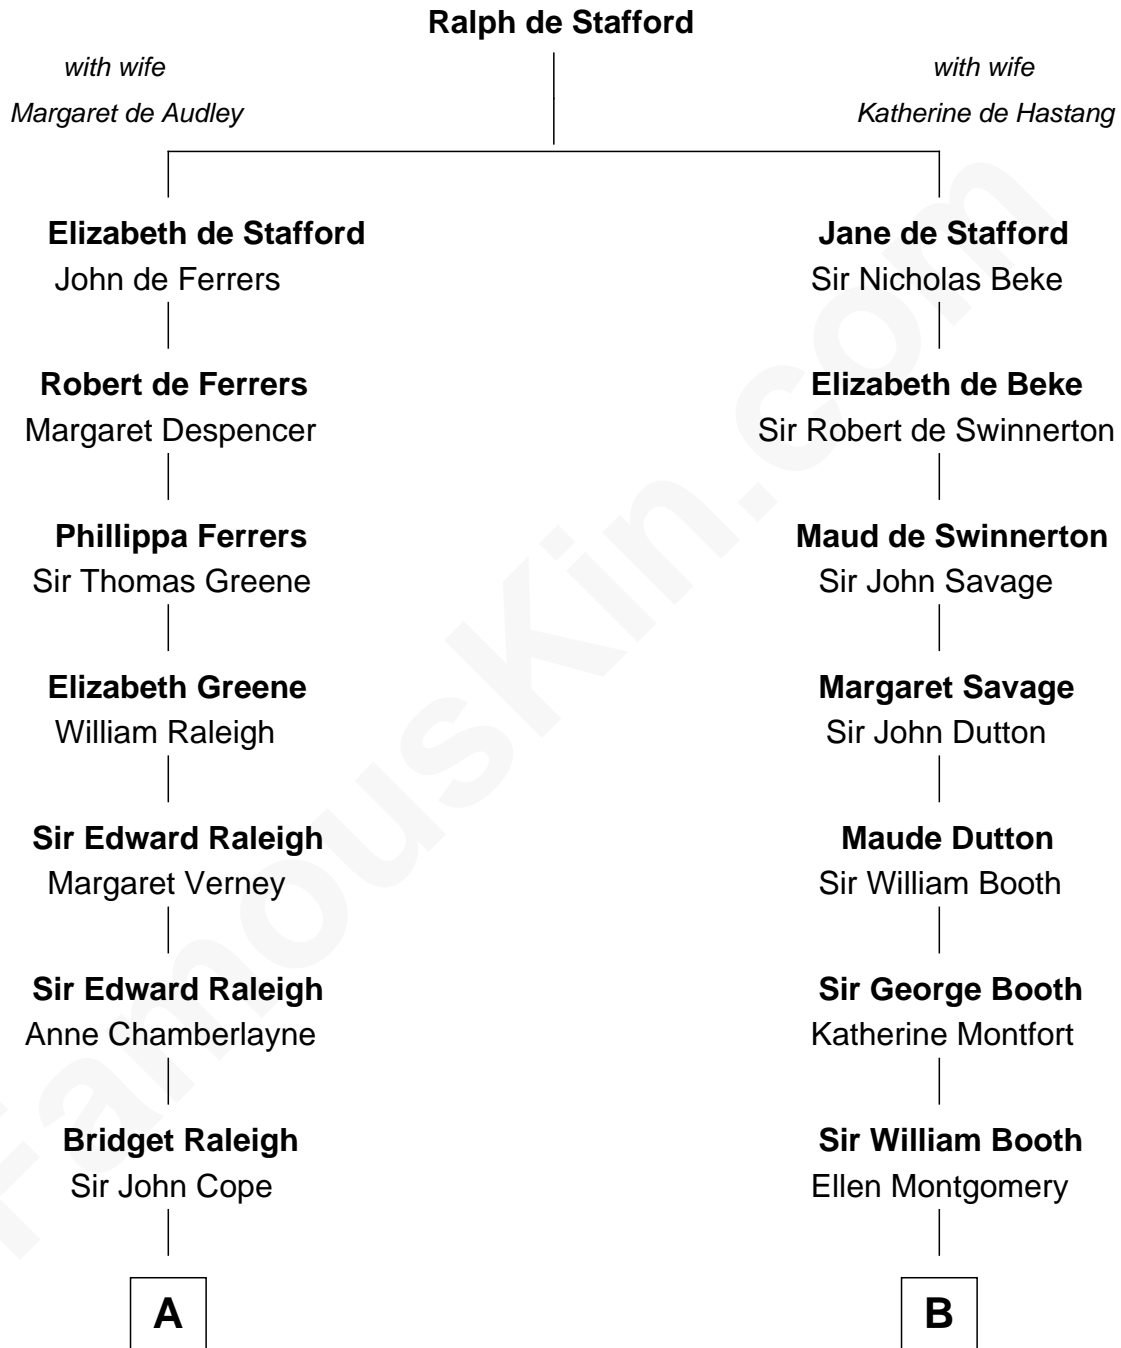

FamousKin.com Relationship Chart of

Jonathan Swift

Author of Gulliver's Travels

11th cousin 9 times removed of

Christian Herter

59th Governor of Massachusetts

C

—
Archibald Miles

Mary Treese
—

Mary Miles

Christian Herter
—

Albert Herter

Adele McGinnis
—

Christian Herter

59th Governor of Massachusetts

FamousKin.com