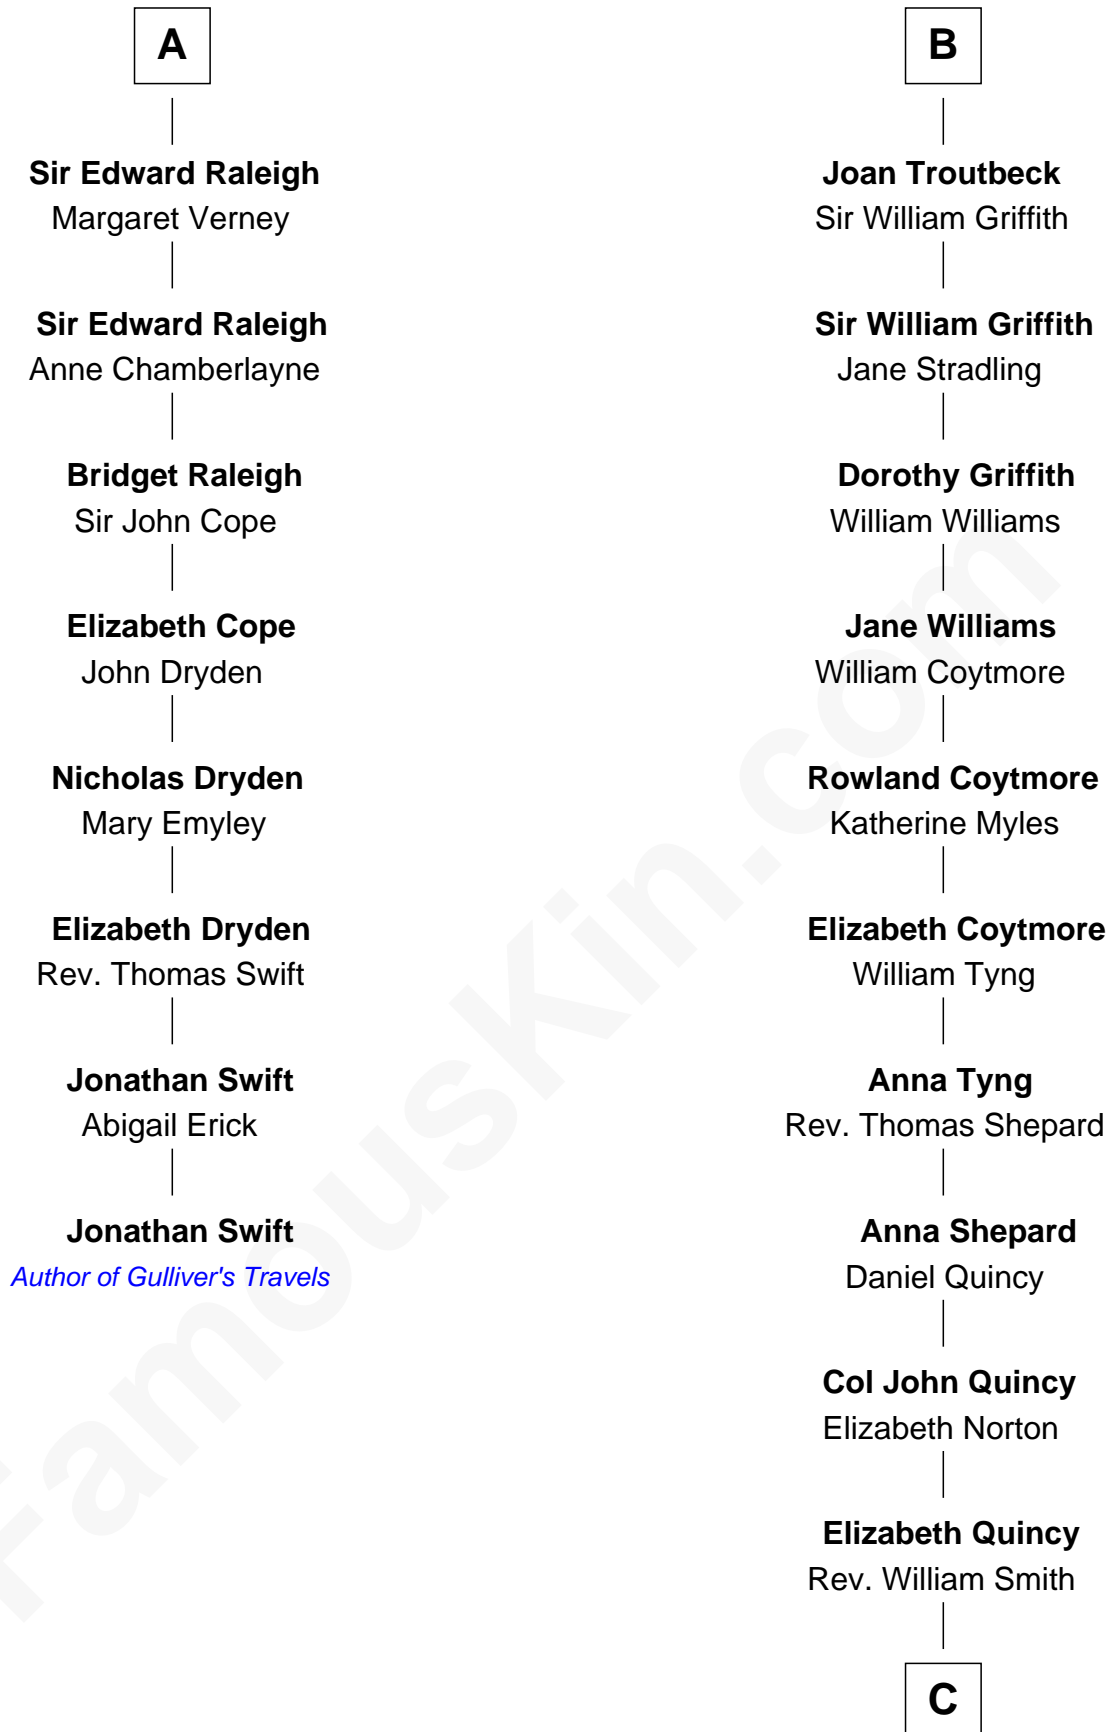

FamousKin.com Relationship Chart of

Jonathan Swift

Author of Gulliver's Travels

14th cousin 4 times removed of

John Quincy Adams

6th U.S. President

C

Abigail Quincy Smith

John Adams

John Quincy Adams

6th U.S. President

FamousKin.com