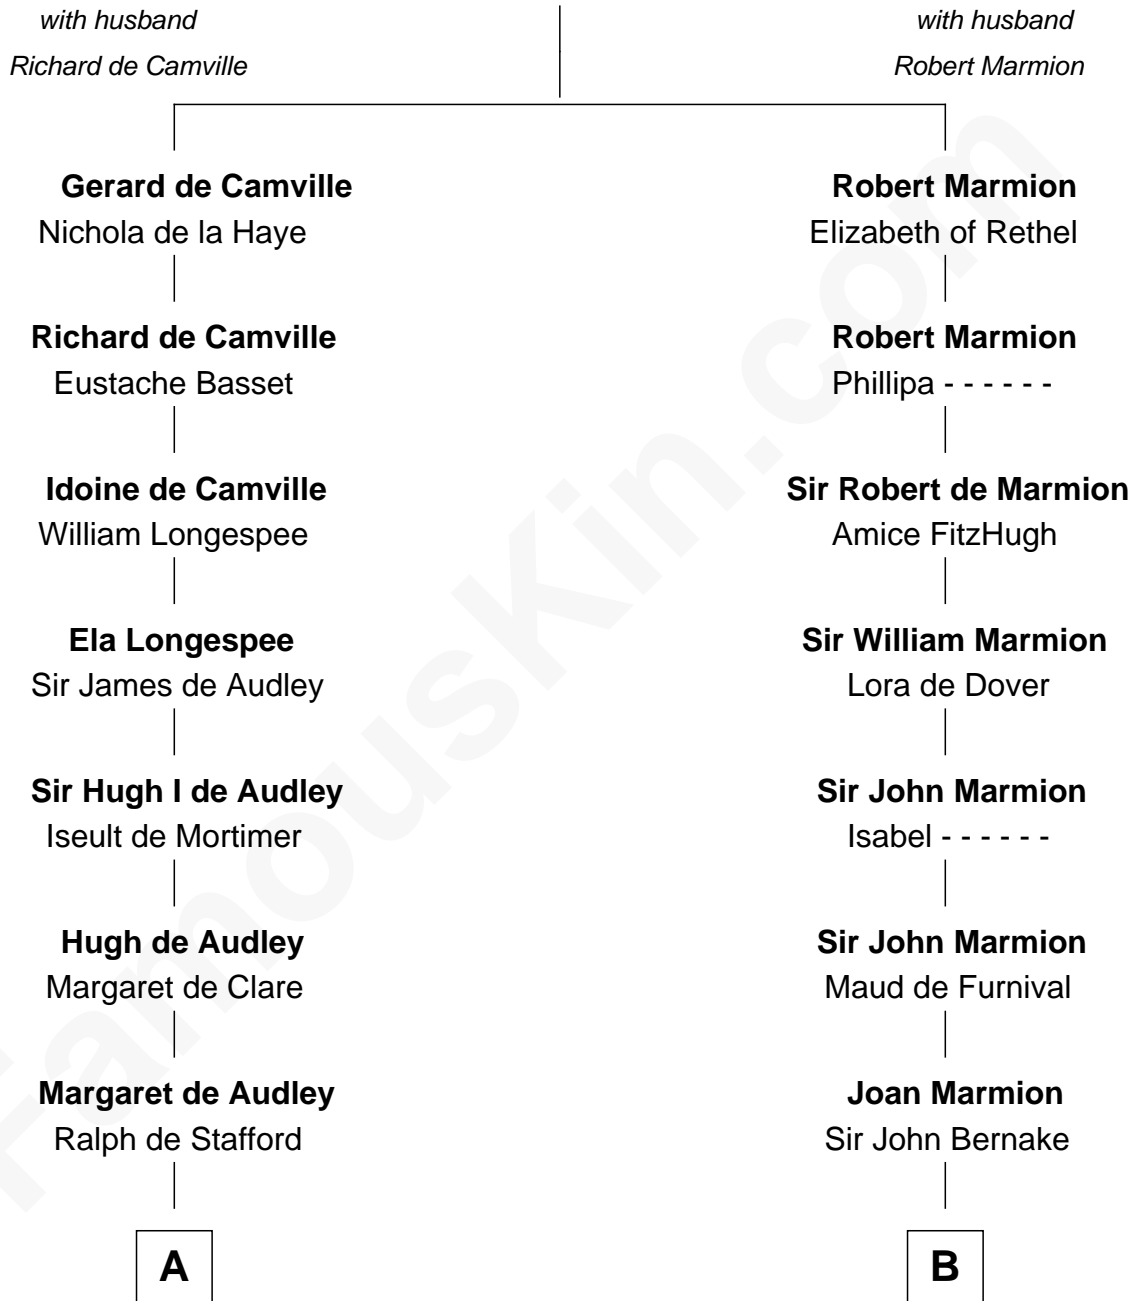

FamousKin.com Relationship Chart of

Jonathan Swift

Author of Gulliver's Travels

18th cousin 2 times removed of

Abigail (Smith) Adams

First Lady of President John Adams

Miliscent of Rethel

C

Jonathan Swift

Abigail Erick

Jonathan Swift

Author of Gulliver's Travels

D

Anna Shepard

Daniel Quincy

Col John Quincy