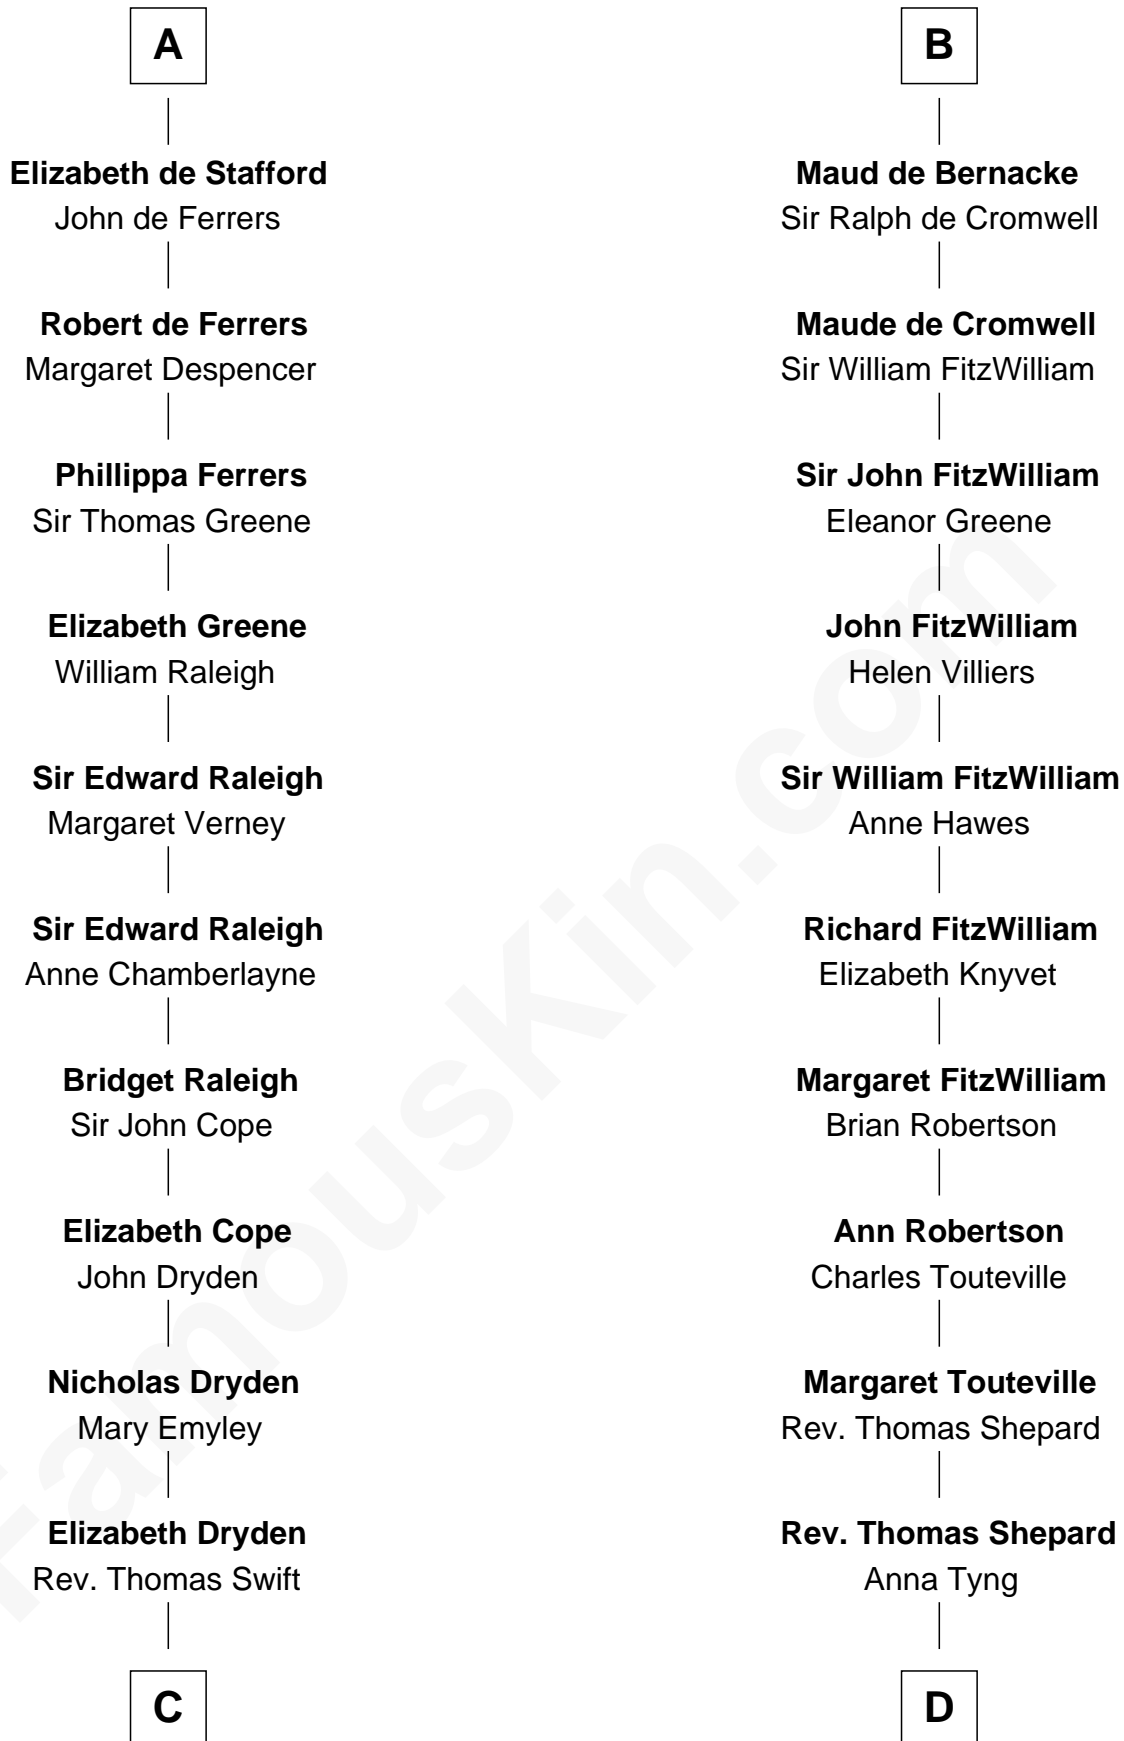

FamousKin.com Relationship Chart of

Jonathan Swift

Author of Gulliver's Travels

18th cousin 2 times removed of

Abigail (Smith) Adams

First Lady of President John Adams

Miliscent of Rethel

C

Jonathan Swift

Abigail Erick

Jonathan Swift

Author of Gulliver's Travels

D

Anna Shepard

Daniel Quincy

Col John Quincy