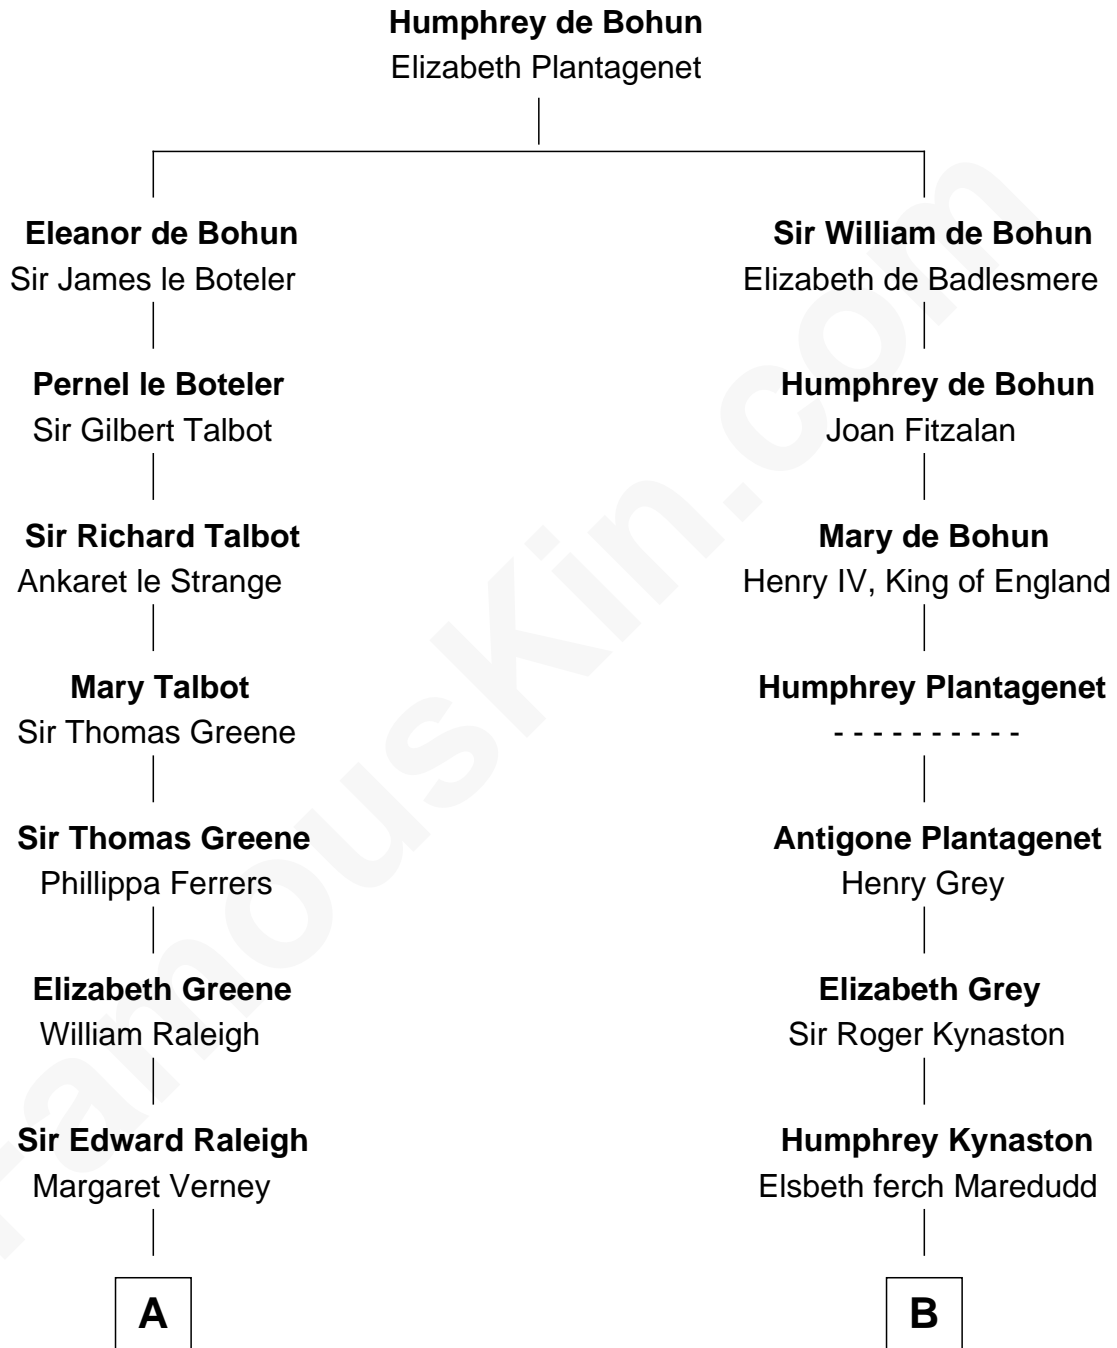

FamousKin.com Relationship Chart of

Jonathan Swift

Author of Gulliver's Travels

13th cousin 6 times removed of

Orson Welles

Radio, Stage, and Movie Actor

C

Richard Jones Welles

Mary Blanche Head

Richard Head Welles

Beatrice Ives

Orson Welles

Radio, Stage, and Movie Actor

FamousKin.com