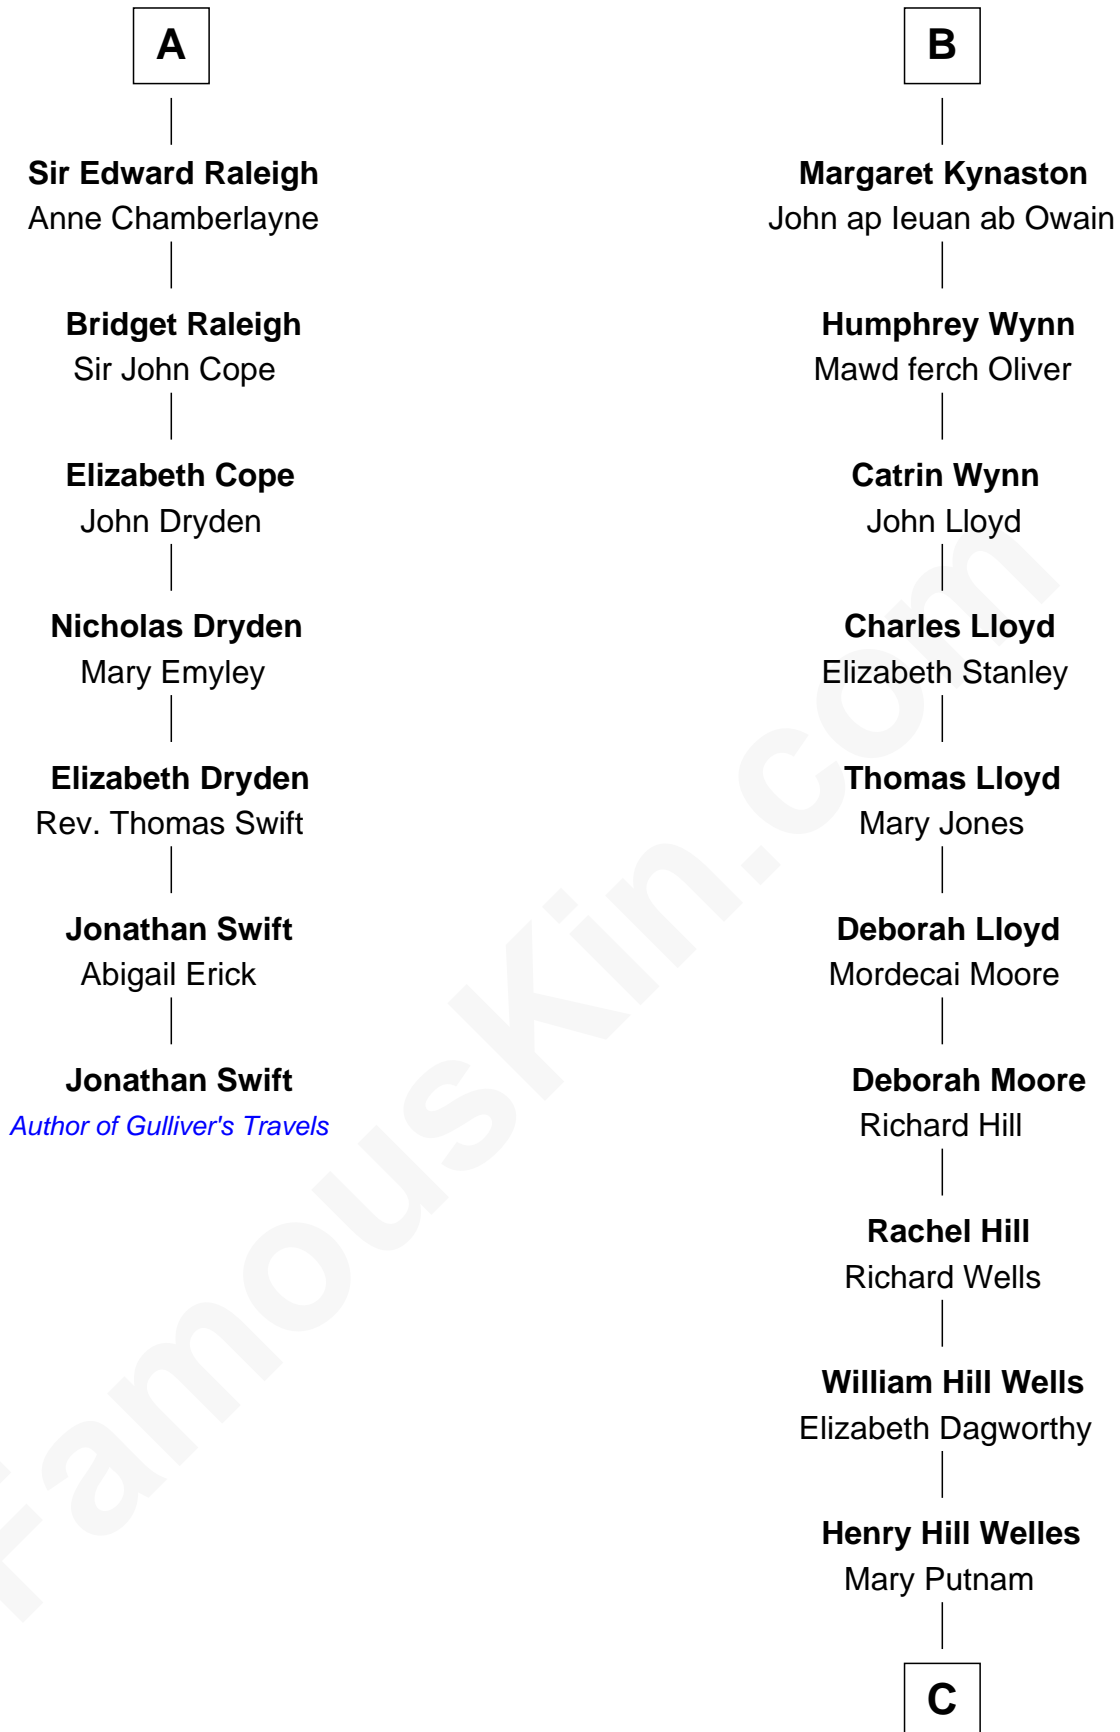

FamousKin.com Relationship Chart of

Jonathan Swift

Author of Gulliver's Travels

13th cousin 6 times removed of

Orson Welles

Radio, Stage, and Movie Actor

C

Richard Jones Welles