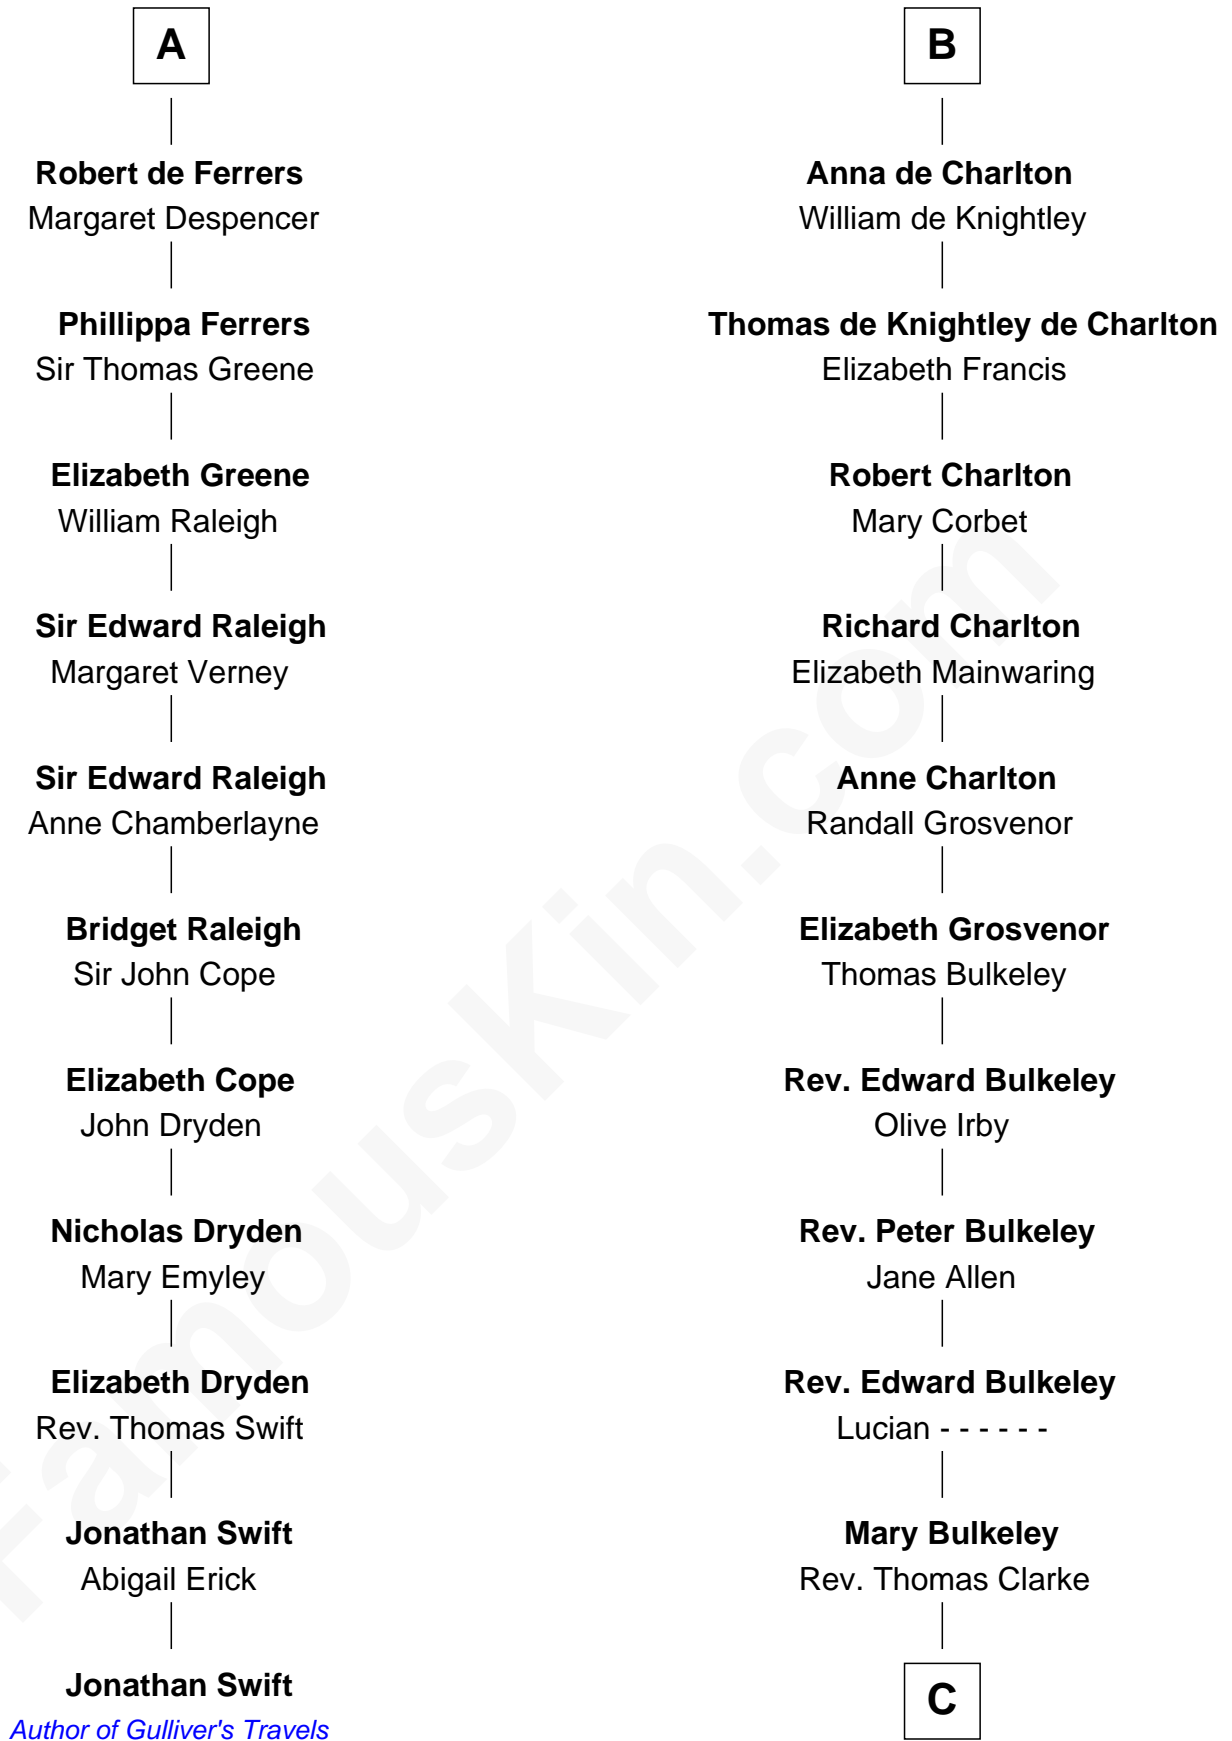

FamousKin.com Relationship Chart of

Jonathan Swift

Author of Gulliver's Travels

17th cousin 2 times removed of

John Hancock

Signer of the Declaration of Independence

C

—
Elizabeth Clarke

John Hancock
—

—
Rev. John Hancock

Mary Hawke
—

—
John Hancock

Signer of Declaration of Independence

FamousKin.com