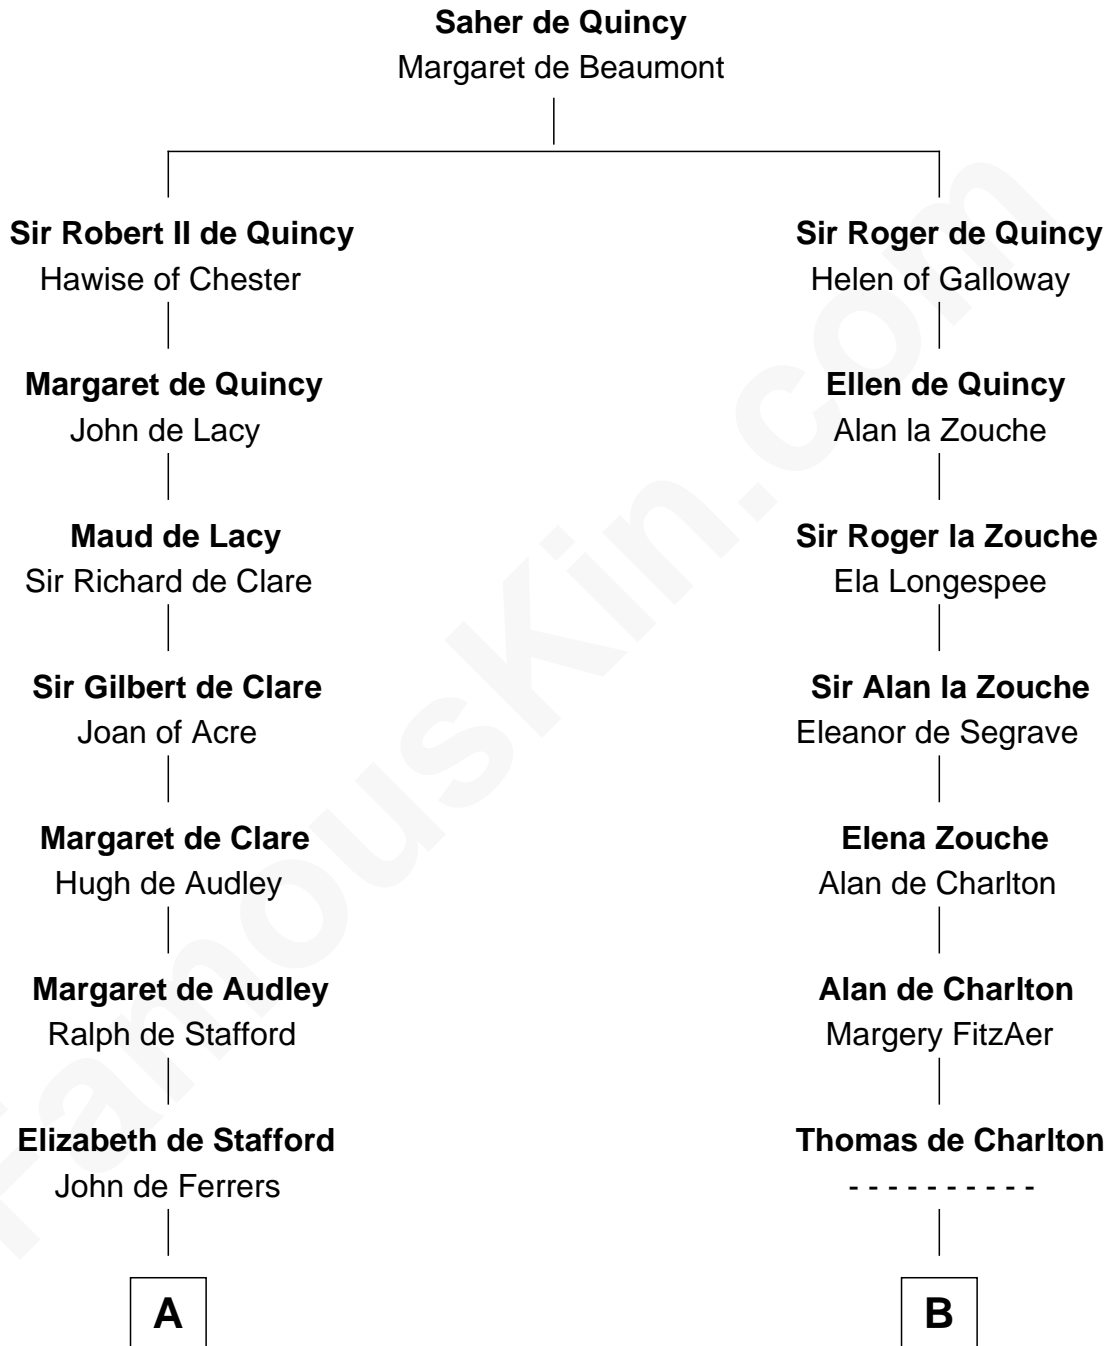

FamousKin.com Relationship Chart of

Jonathan Swift

Author of Gulliver's Travels

17th cousin 2 times removed of

John Hancock

Signer of the Declaration of Independence

C

—
Elizabeth Clarke

John Hancock
—

—
Rev. John Hancock

Mary Hawke
—

—
John Hancock

Signer of Declaration of Independence

FamousKin.com