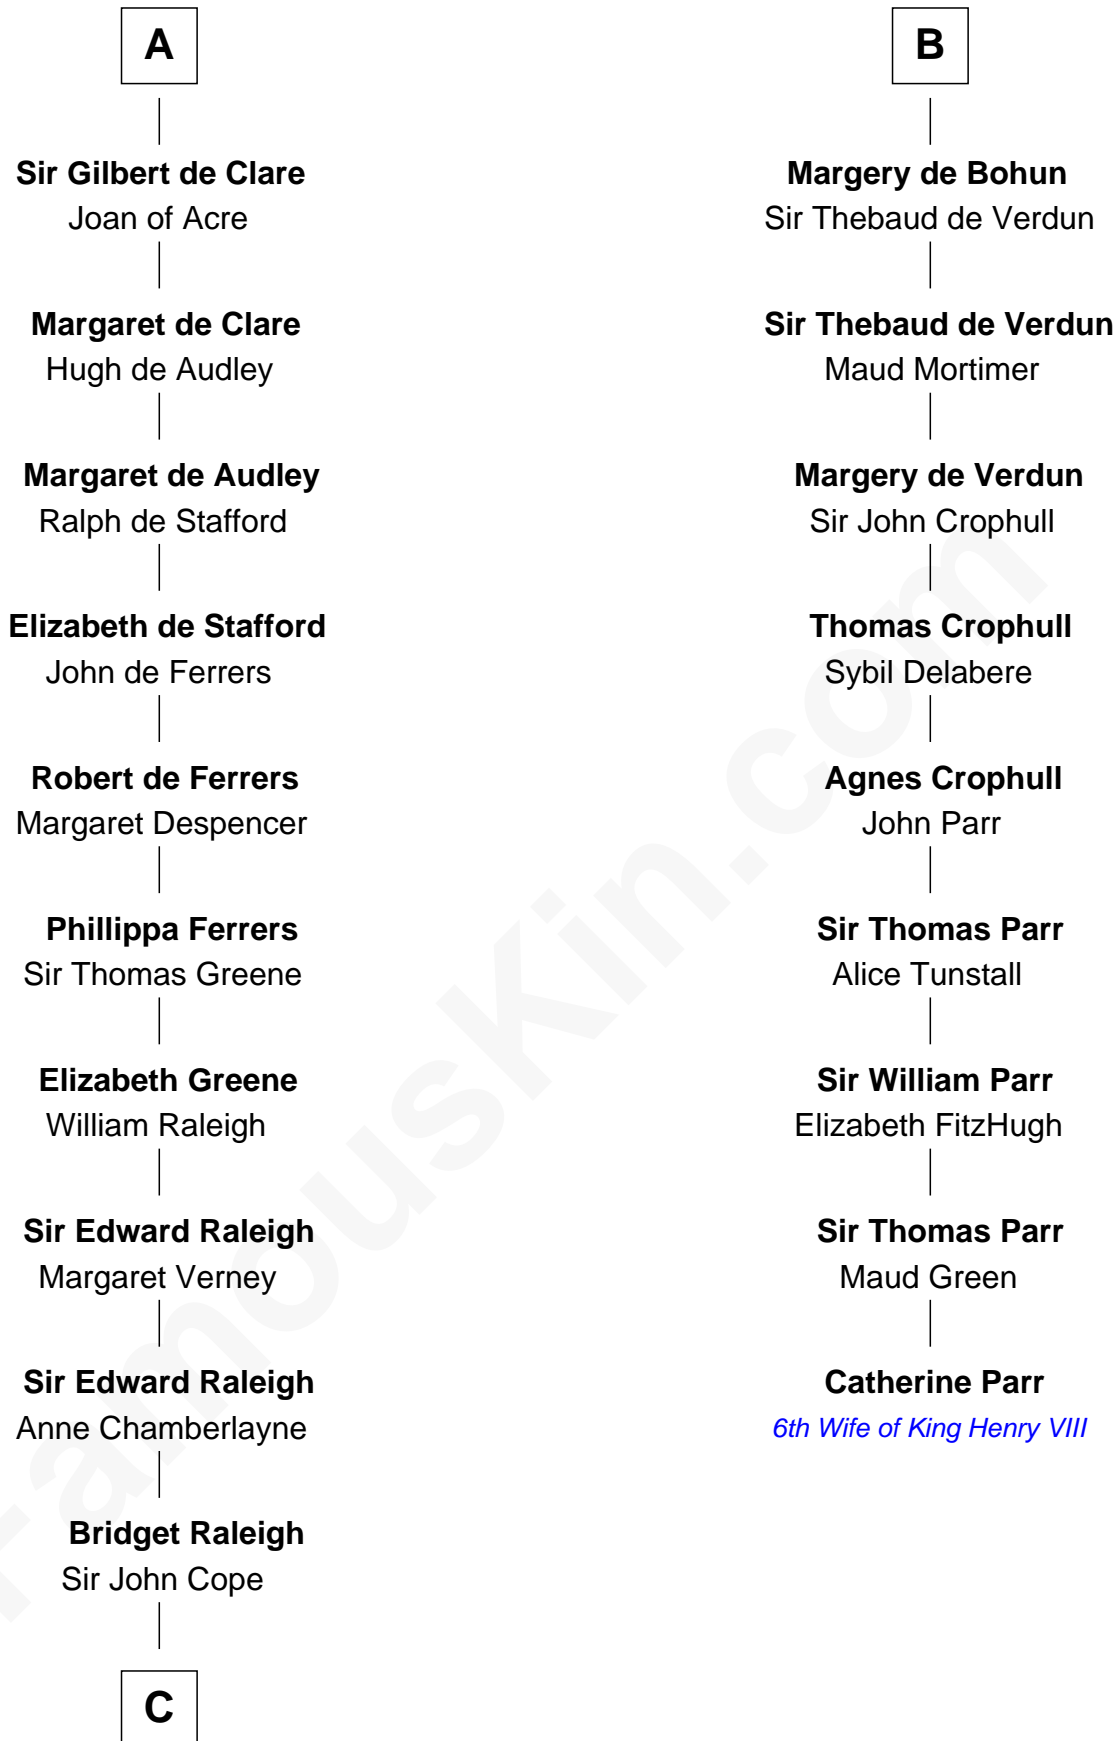

FamousKin.com Relationship Chart of

Jonathan Swift

Author of Gulliver's Travels

15th cousin 6 times removed of

Catherine Parr

6th Wife of King Henry VIII

C

—
Elizabeth Cope