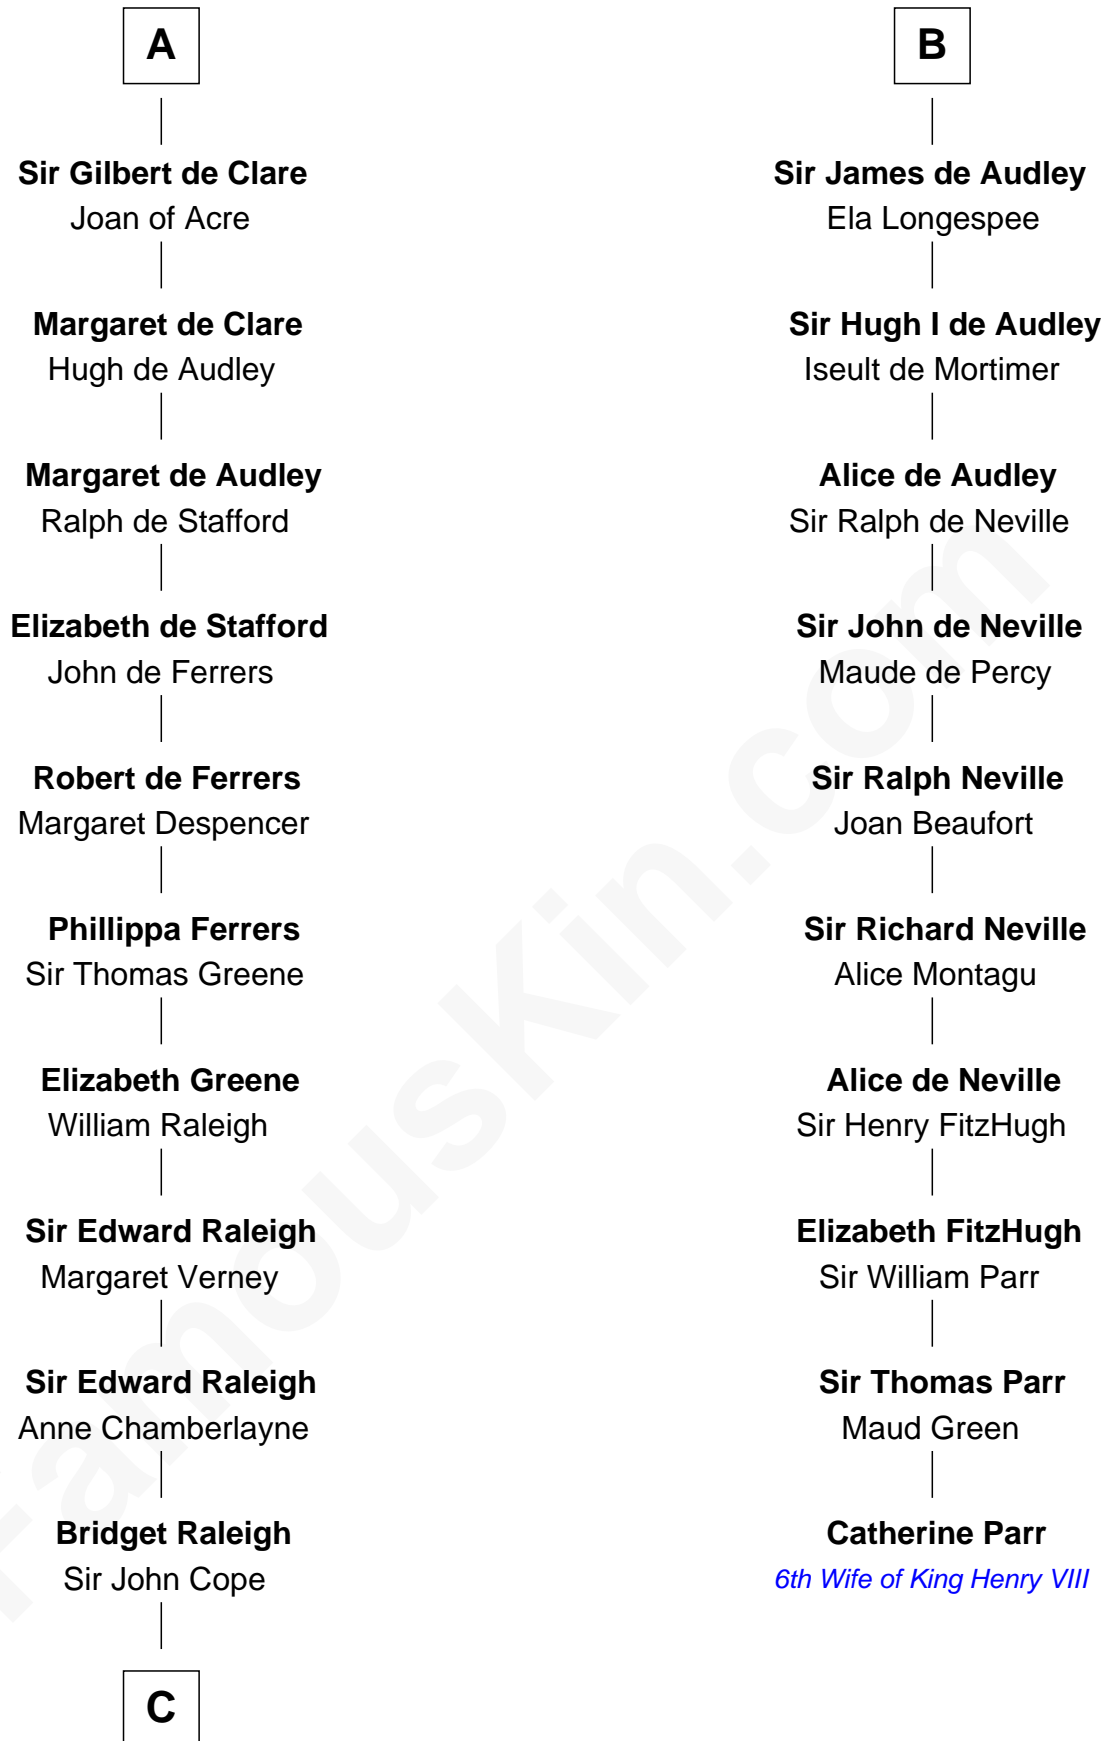

FamousKin.com Relationship Chart of

Jonathan Swift

Author of Gulliver's Travels

16th cousin 5 times removed of

Catherine Parr

6th Wife of King Henry VIII

Roger de Montgomerie

C