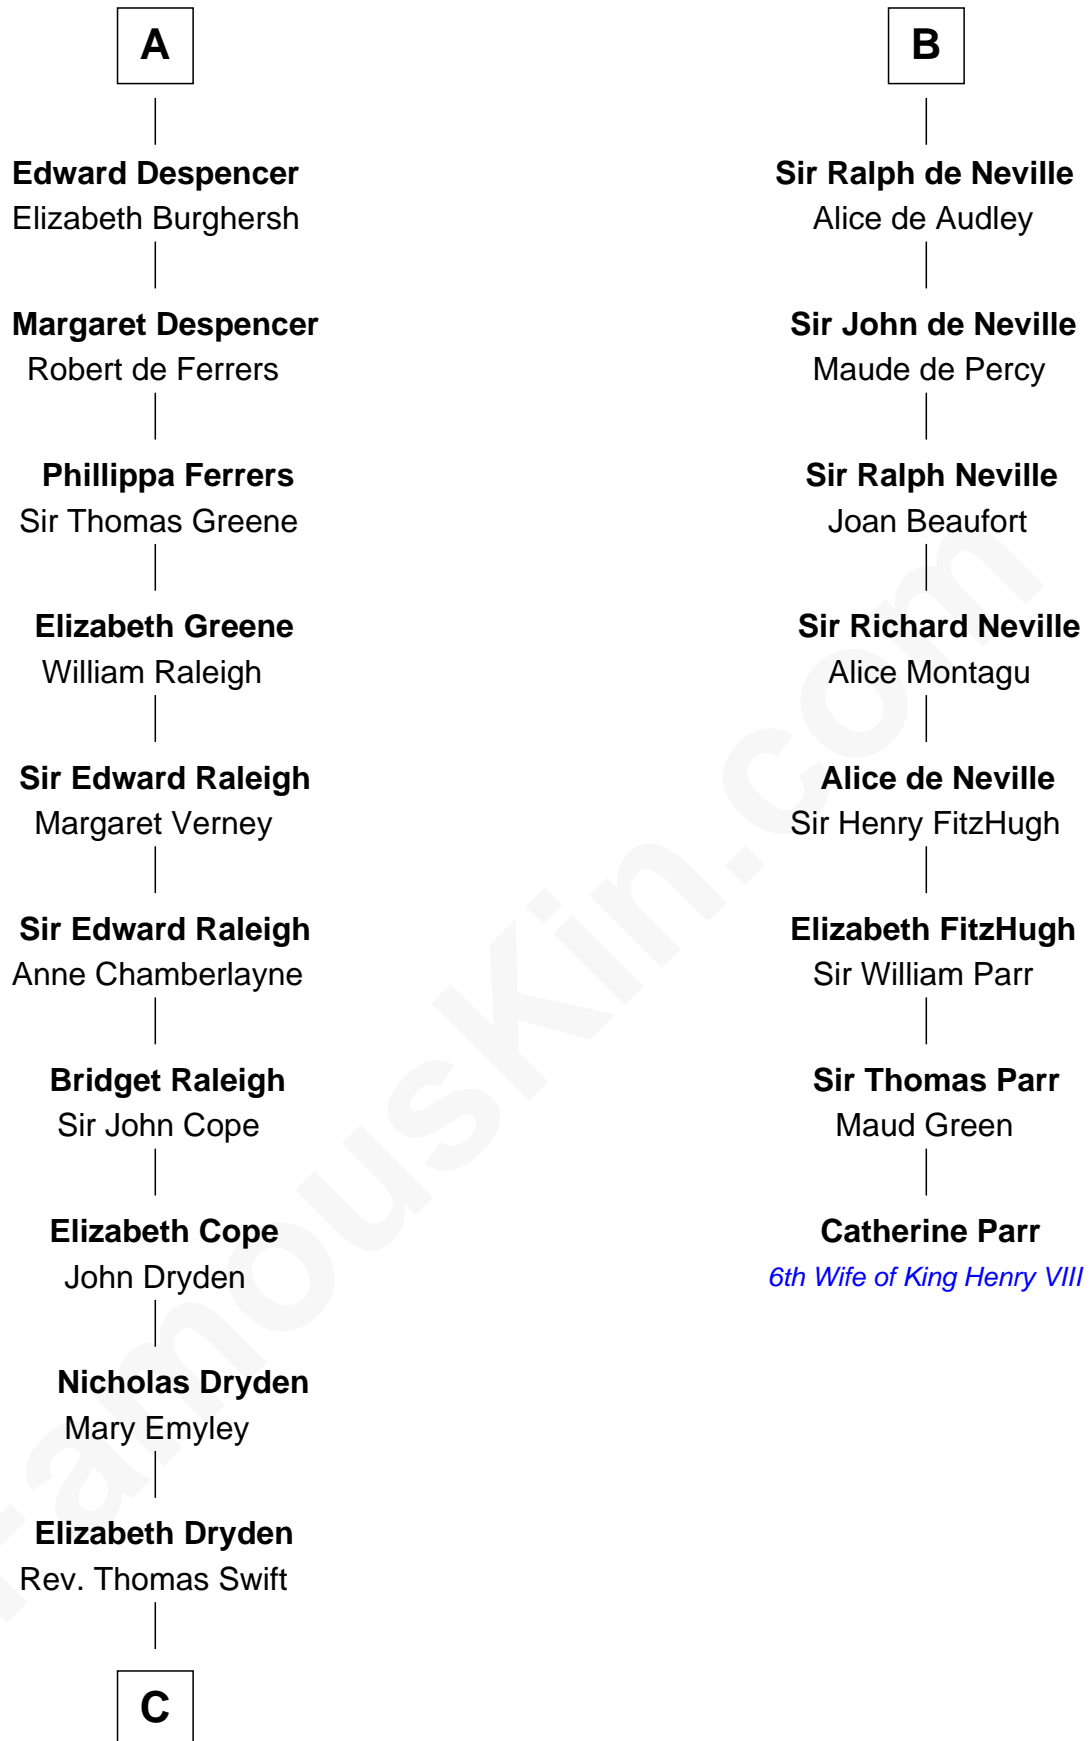

# FamousKin.com Relationship Chart of

**Jonathan Swift**

*Author of Gulliver's Travels*

14th cousin 4 times removed of

**Catherine Parr**

*6th Wife of King Henry VIII*

## Gundred de Warenne

*with husband*  
Roger de Newburgh

*with husband*  
William I de Lancaster

**Waleran de Newburgh**

Alice de Harcourt

**Avice of Lancaster**

Richard de Morville

**Alice de Newburgh**

Eleanor de Clare

**Margery la Zouche**

Robert FitzRoger

**Sir Edward le Despencer**

Anne de Ferrers

**Euphemia de Clavering**

Sir Ranulph de Neville

**A**

**B**

**C**

Jonathan Swift

Abigail Erick

Jonathan Swift

*Author of Gulliver's Travels*

FamousKin.com