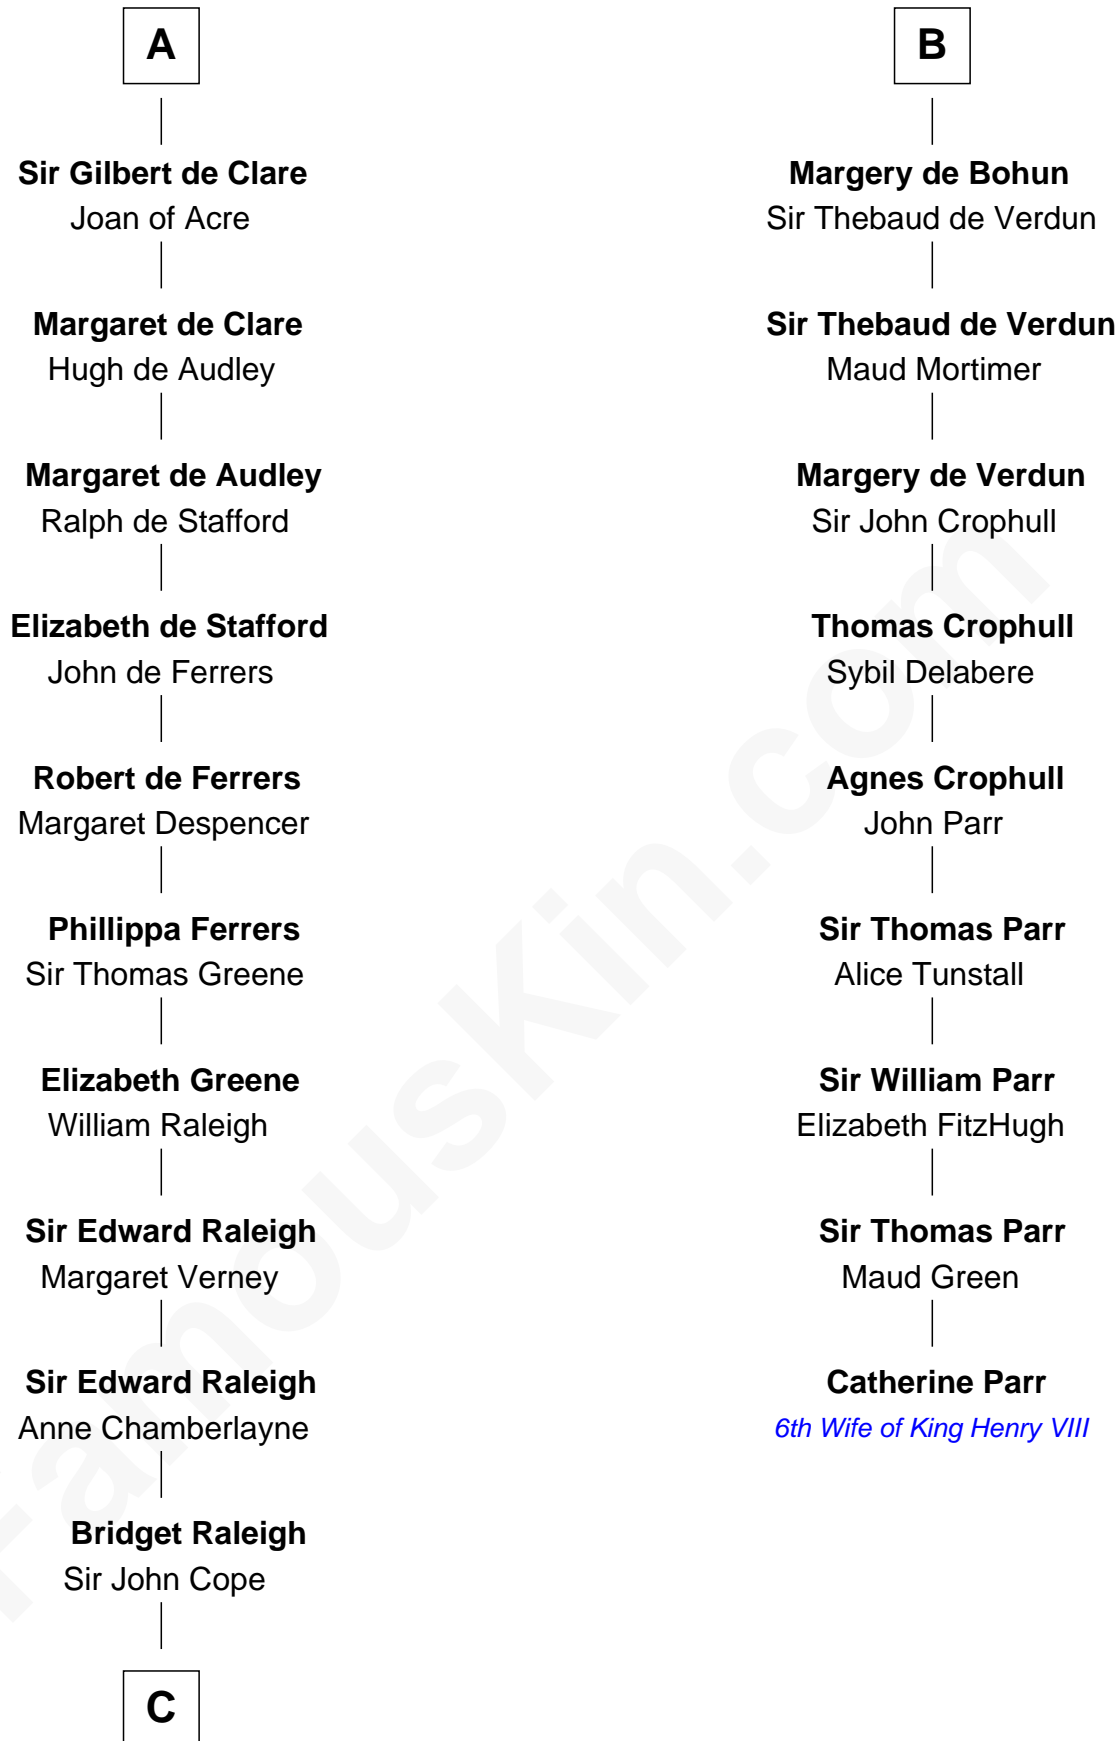

FamousKin.com Relationship Chart of

Jonathan Swift

Author of Gulliver's Travels

15th cousin 6 times removed of

Catherine Parr

6th Wife of King Henry VIII

Hunfridus de Vetulis

Auberée de Briosne