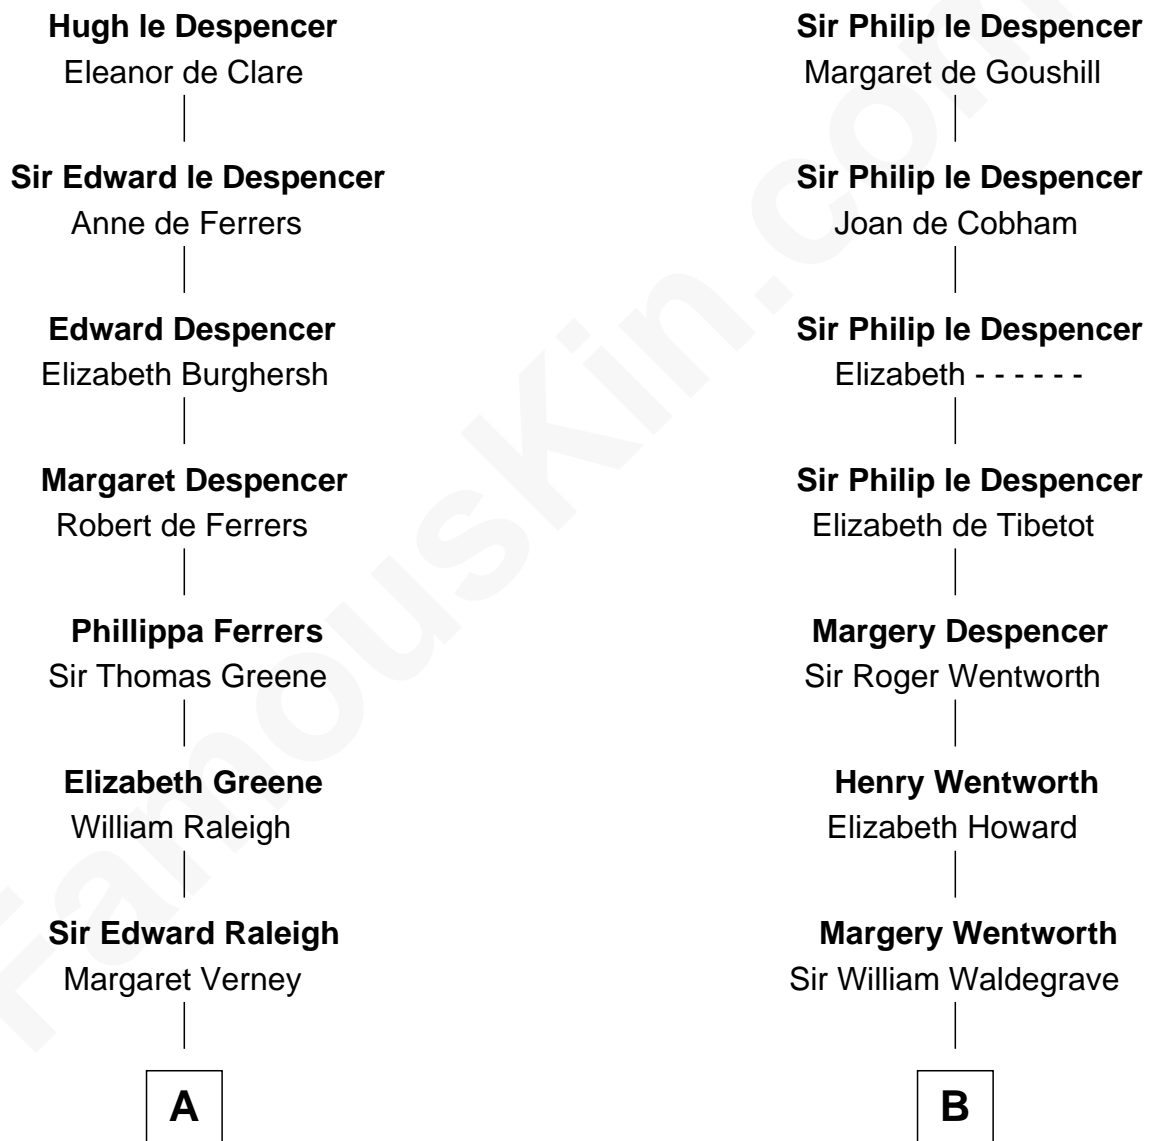

# FamousKin.com Relationship Chart of

**Jonathan Swift**

*Author of Gulliver's Travels*

13th cousin 8 times removed of

**Jake Gyllenhaal**

*Movie Actor*

**Sir Hugh le Despencer**

Isabella de Beauchamp

C

**Anders Leonard Gyllenhaal**

Selma Amanda Nelson

**Leonard Ephraim Gyllenhaal**

Philo Pendleton

**Hugh Anders Gyllenhaal**

Virginia Lowrie Childs

**Stephen Roark Gyllenhaal**