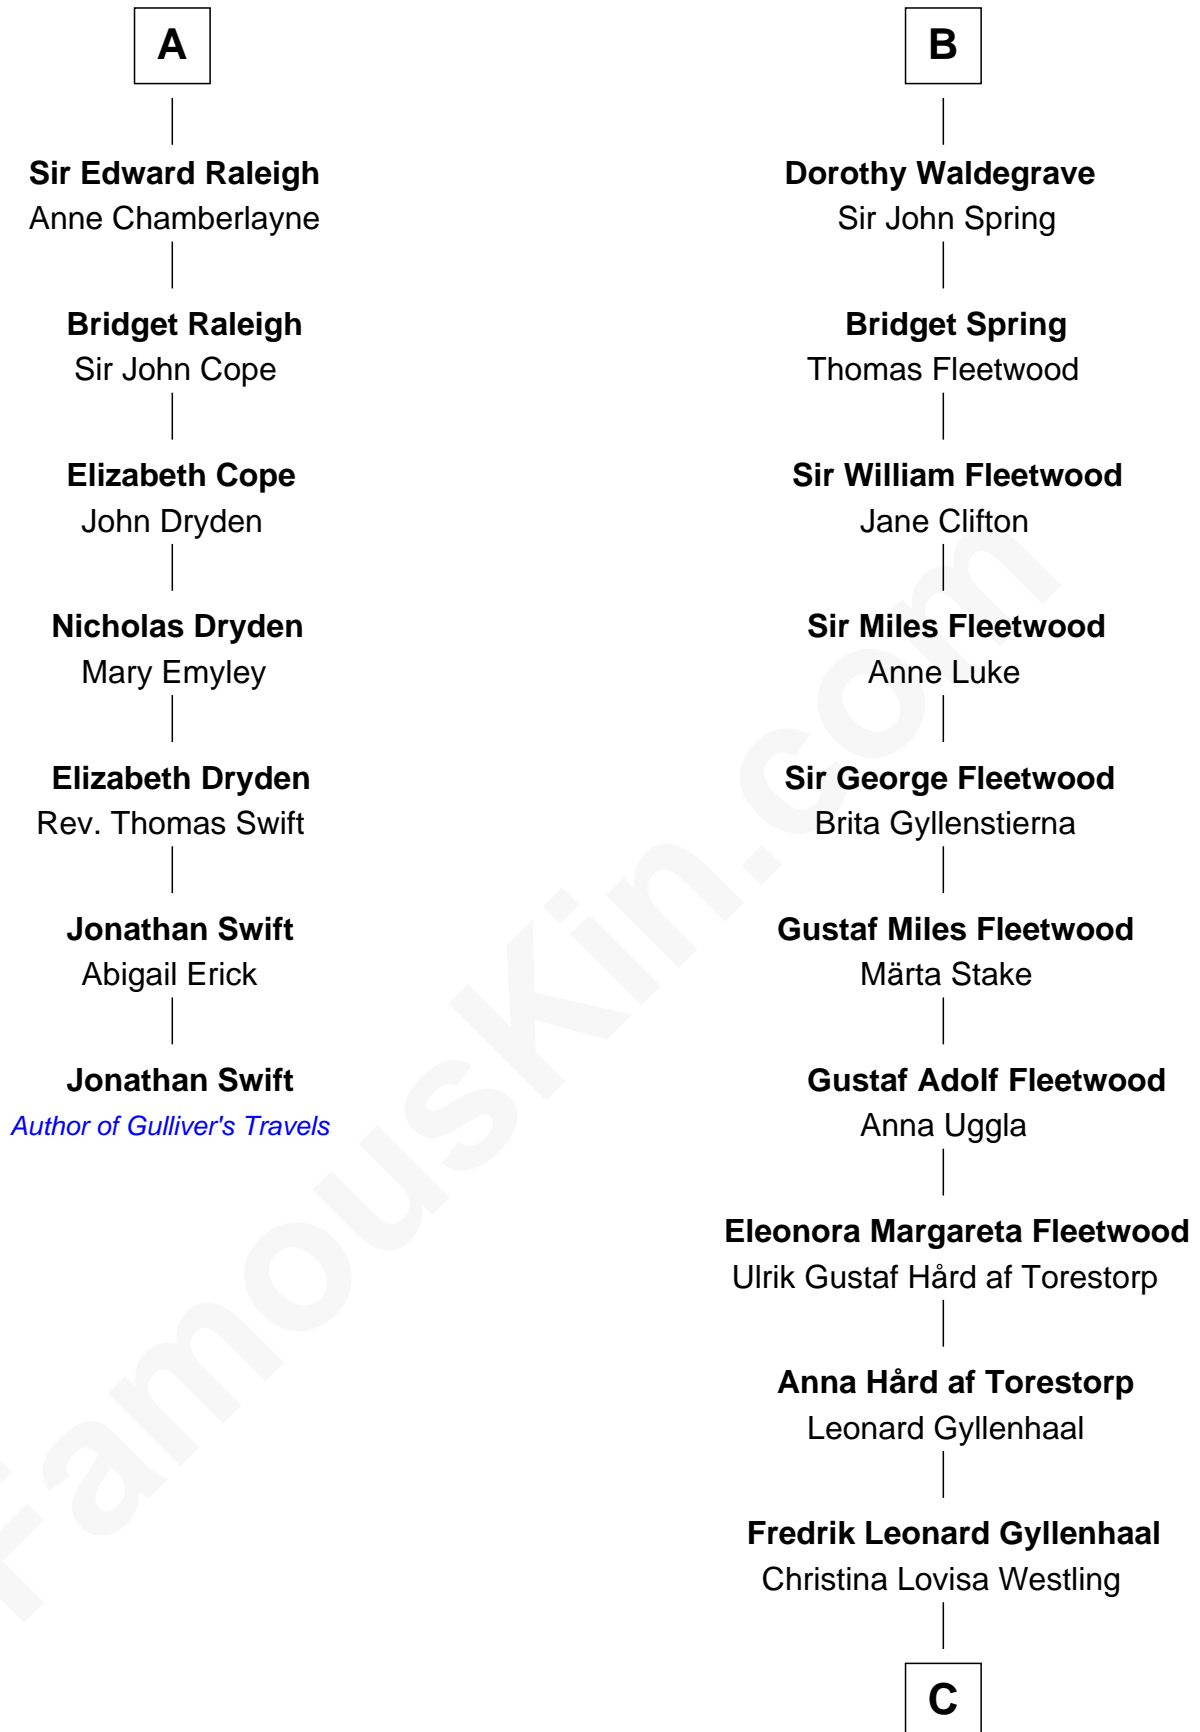

# FamousKin.com Relationship Chart of

**Jonathan Swift**

*Author of Gulliver's Travels*

13th cousin 8 times removed of

**Jake Gyllenhaal**

*Movie Actor*

**Sir Hugh le Despencer**

Isabella de Beauchamp

C

**Anders Leonard Gyllenhaal**

Selma Amanda Nelson

**Leonard Ephraim Gyllenhaal**

Philo Pendleton

**Hugh Anders Gyllenhaal**

Virginia Lowrie Childs

**Stephen Roark Gyllenhaal**