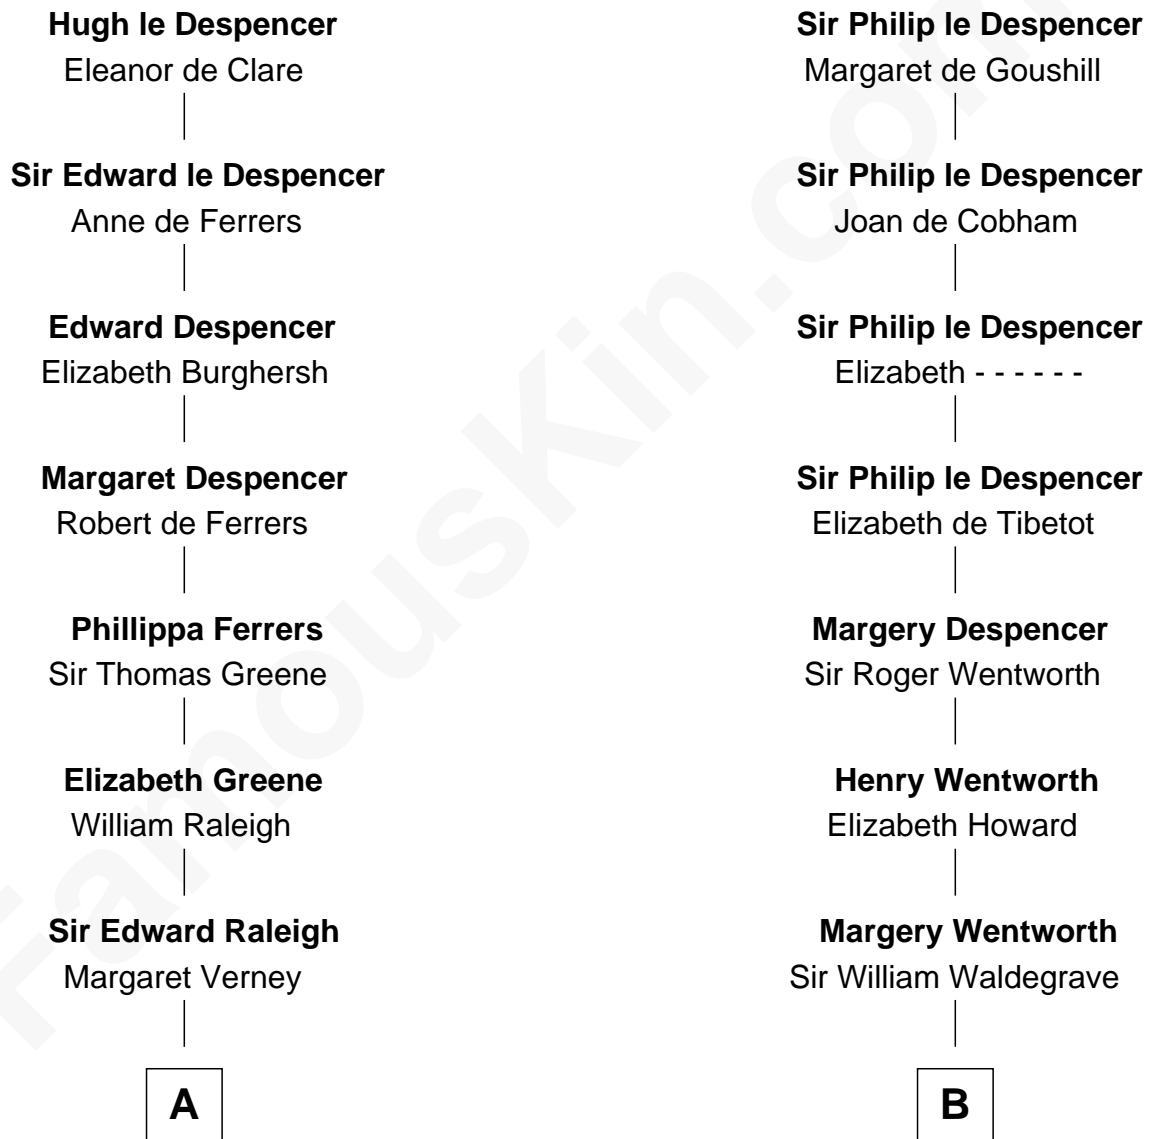

FamousKin.com Relationship Chart of

Jonathan Swift

Author of Gulliver's Travels

13th cousin 8 times removed of

Maggie Gyllenhaal

Movie Actress

Sir Hugh le Despencer

Isabella de Beauchamp

C

Anders Leonard Gyllenhaal

Selma Amanda Nelson

Leonard Ephraim Gyllenhaal

Philo Pendleton

Hugh Anders Gyllenhaal

Virginia Lowrie Childs

Stephen Roark Gyllenhaal