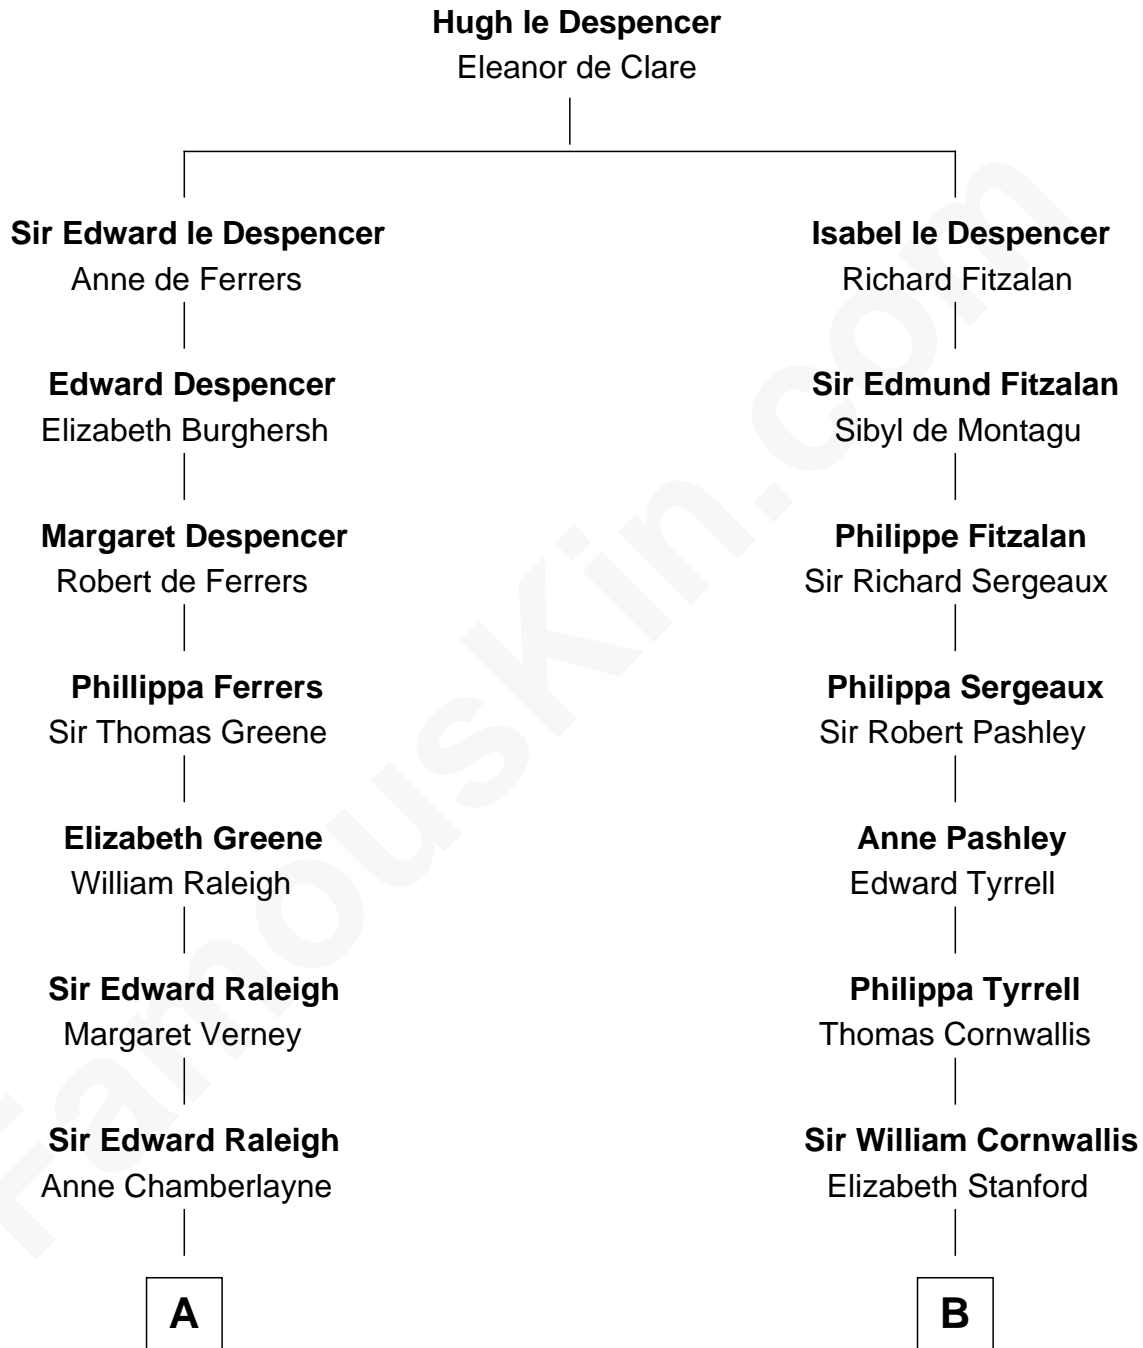

FamousKin.com

Relationship Chart of

Jonathan Swift

Author of Gulliver's Travels

12th cousin 6 times removed of

General James Longstreet
Confederate Army - U.S. Civil War

C

James Longstreet

Mary Anna Dent

General James Longstreet

Confederate Army - U.S. Civil War

FamousKin.com