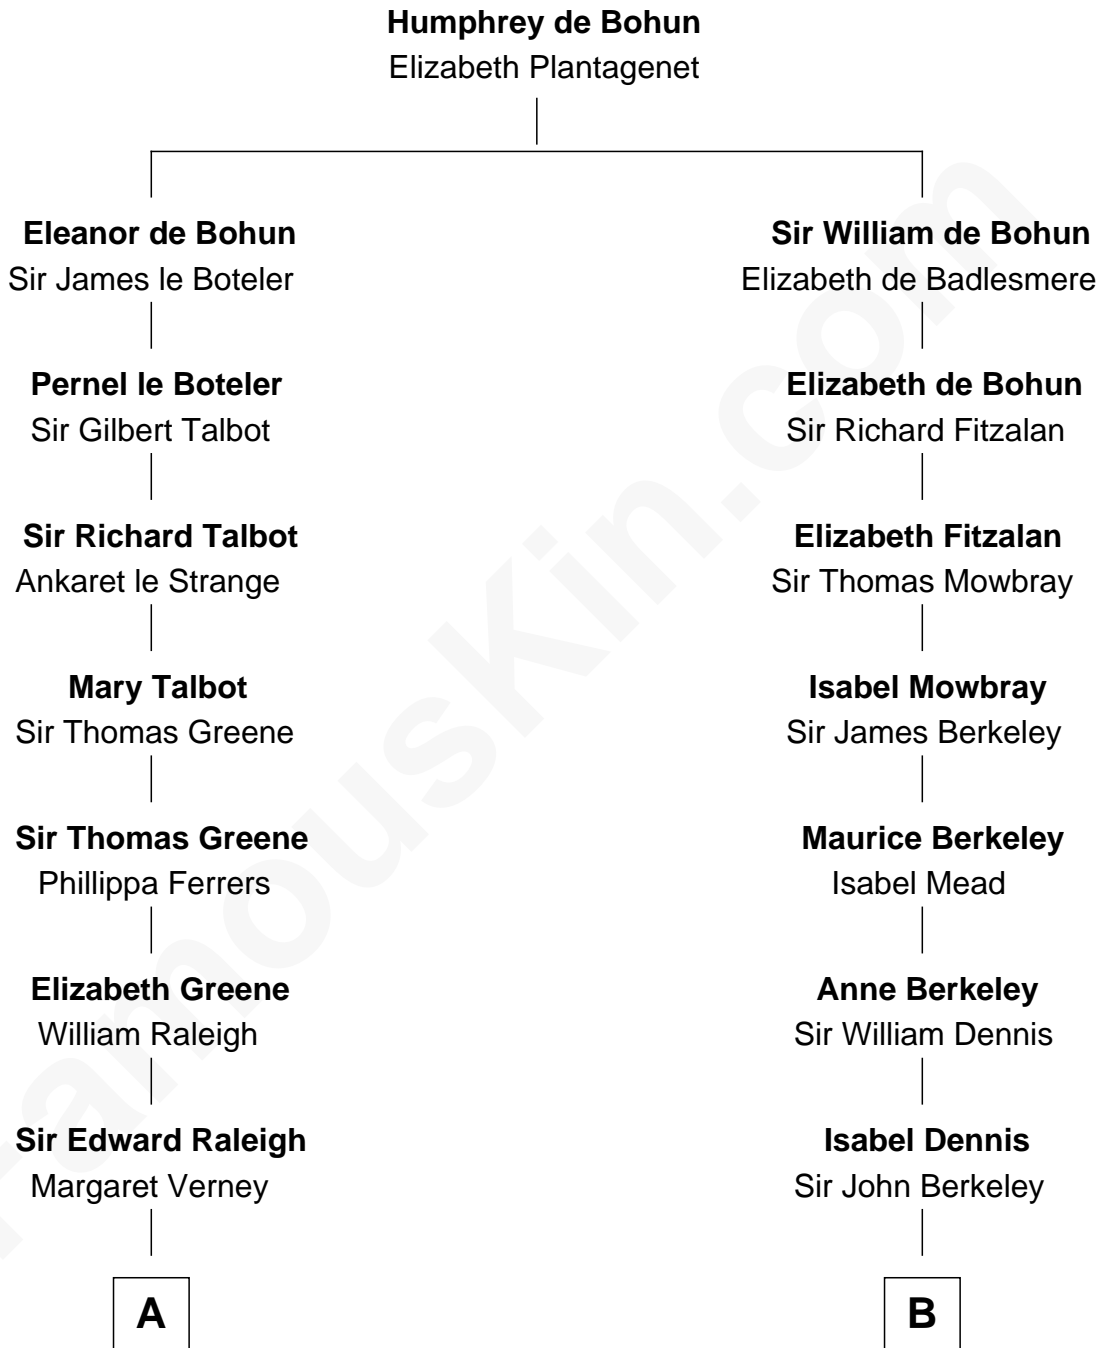

FamousKin.com Relationship Chart of

Jonathan Swift

Author of Gulliver's Travels

13th cousin 6 times removed of

John Kerry

68th U.S. Secretary of State

C

—
Margaret Tyndal Winthrop

James Grant Forbes

—
Rosemary Isabel Forbes

Richard John Kerry

—
John Kerry

68th U.S. Secretary of State

FamousKin.com