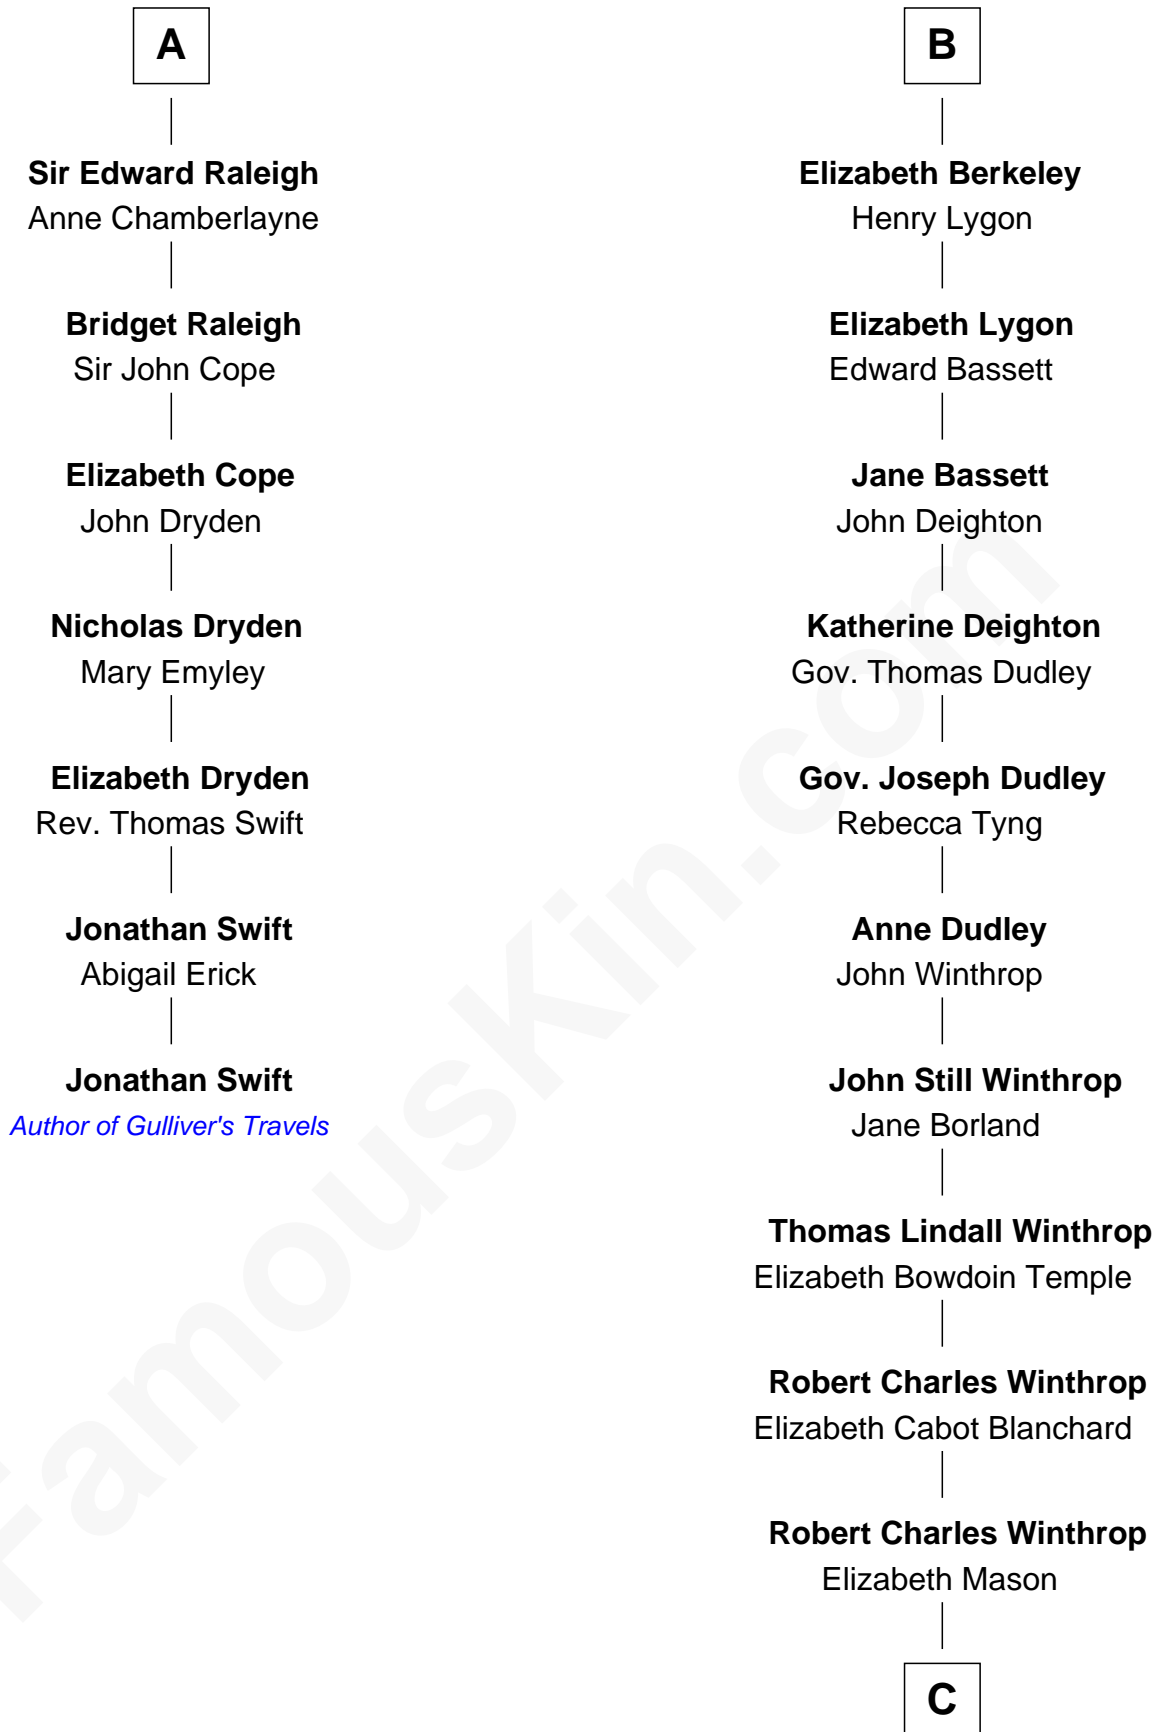

FamousKin.com Relationship Chart of

Jonathan Swift

Author of Gulliver's Travels

13th cousin 6 times removed of

John Kerry

68th U.S. Secretary of State

C

—
Margaret Tyndal Winthrop

James Grant Forbes

—
Rosemary Isabel Forbes

Richard John Kerry

—
John Kerry

68th U.S. Secretary of State

FamousKin.com